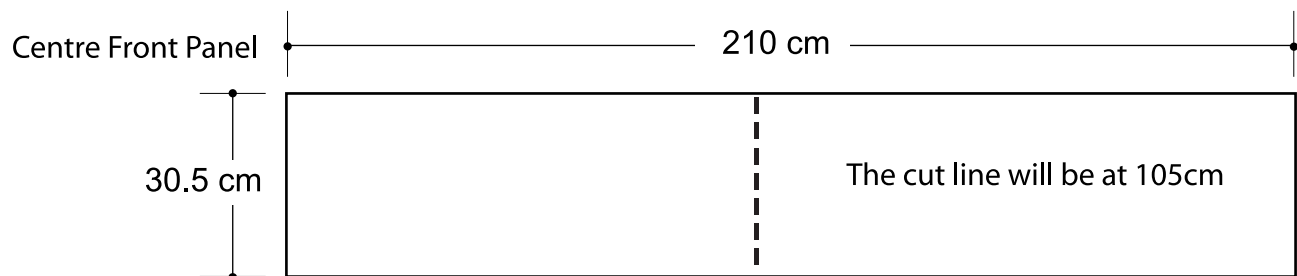

Popup Plus (10x20 Booth)

Graphic Specifications

- 150 dpi
- CMYK
- Actual Size
- JPEG file

*Design Tips:

Limit Gradient Effects

We don't suggest you to use any gradient effect because when you look closely to the print, you will see transition lines. If you really need to use it, our acceptance level is looking from 2 meters away, the transition lines would be barely visible. Please contact us for further clarification.