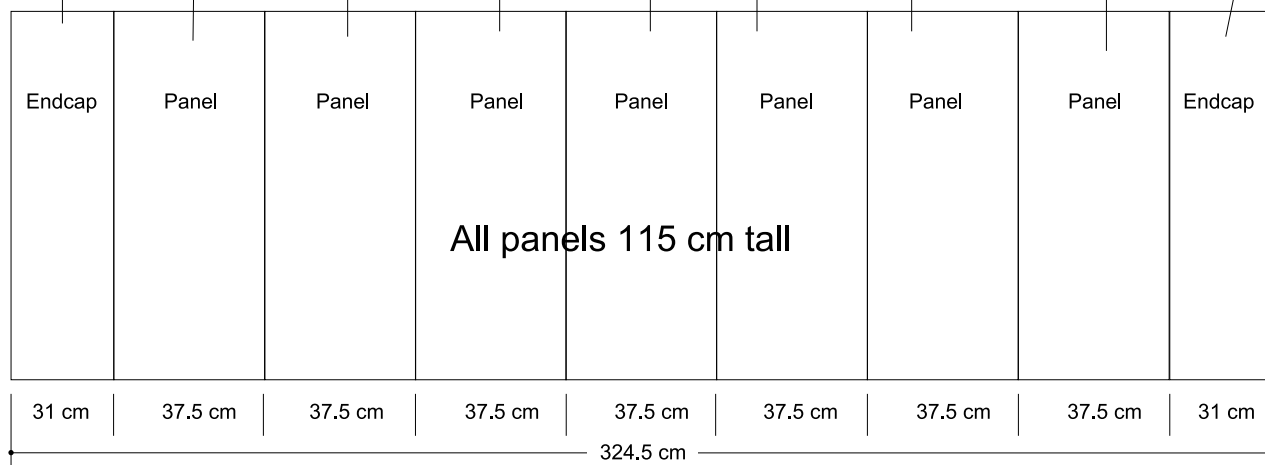

20ft Mixed PopUp - Straight

Graphic Specifications

150 dpi
CMYK
JPEG file

***Sizes are in half the actual size**

Counter Wrap:
90.3 cm x 40cm
(Front Viewable Area = 20cm)

*Design Tips:

Limit Gradient Effects

We don't suggest you to use any gradient effect because when you look closely to the print, you will see transition lines. If you really need to use it, our acceptance level is looking from 2 meters away, the transition lines would be barely visible. Please contact us for further clarification.