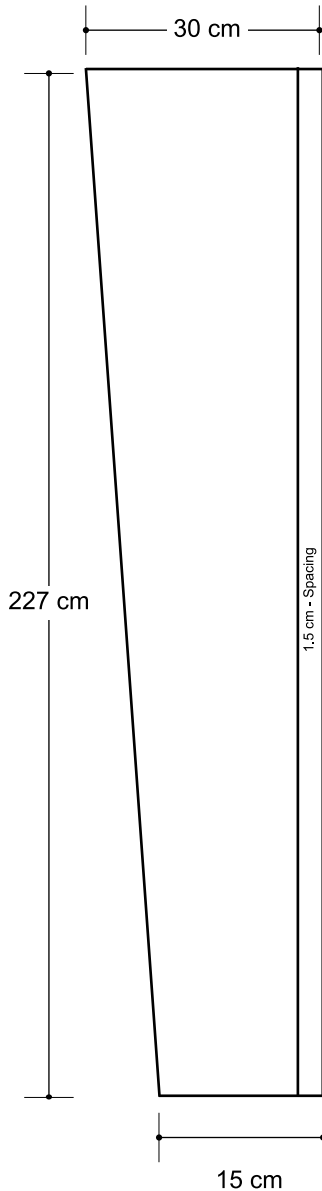

# Modular System (Wing Kit - 30cm)

## Graphic Specifications

Wing Graphic Panel

- 150 dpi
- CMYK
- Actual Size
- JPEG file

Other Design Ideas

### \*Design Tips:

#### 1.5cm Border

Critical images, such as text or non-background images, are **NOT** to be placed within 5cm of the edges. However, your artwork may allow non-critical images, such as background colour and images, bleed to the edges.