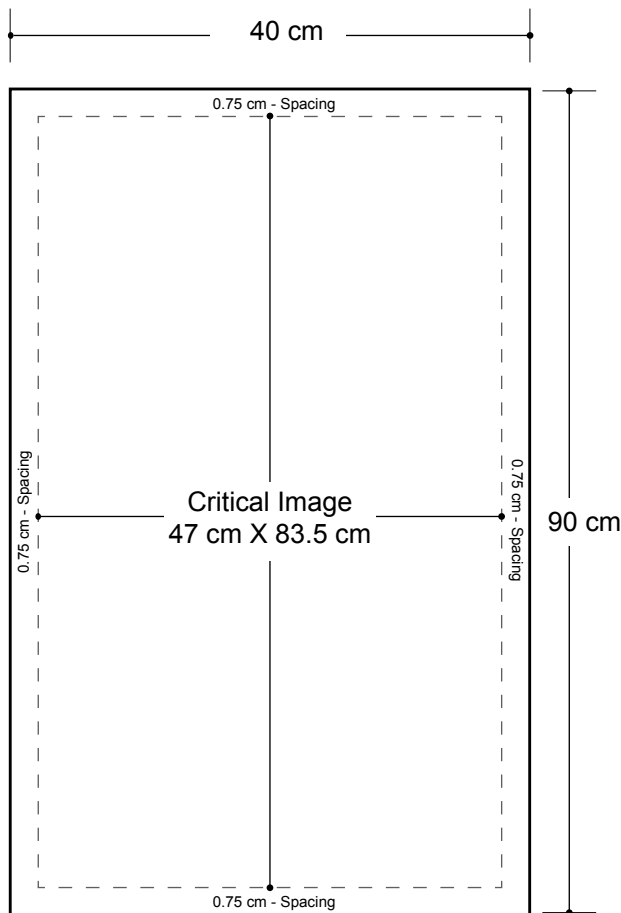

## Graphic Specifications

Header (x2)

- 150 dpi
- CMYK
- Actual Size
- JPEG file

Graphic Panel (x 4)

#### Limit Gradient Effects

We don't suggest you to use any gradient effect because when you look closely to the print, you will see transition lines. If you really need to use it, our acceptance level is looking from 2 meters away, the transition lines would be barely visible. Please contact us for further clarification.