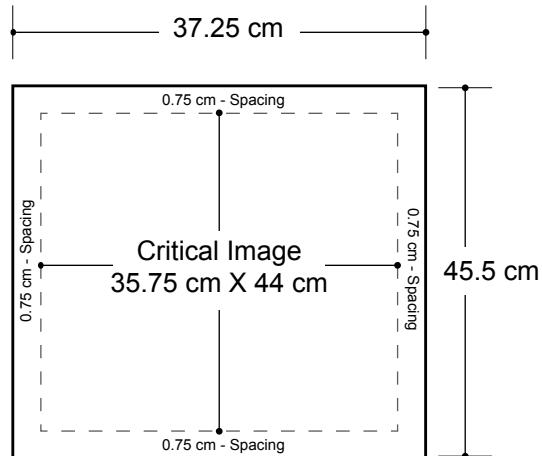

Modular Kiosk (Model# K004)

Graphic Specifications

Graphic Wall (x2)

- 150 dpi
- CMYK
- Actual Size
- JPEG file

*Design Tips:

Limit Gradient Effects

We don't suggest you to use any gradient effect because when you look closely to the print, you will see transition lines. If you really need to use it, our acceptance level is looking from 2 meters away, the transition lines would be barely visible. Please contact us for further clarification.

Modular Counter (1 Shelf)

Graphic Specifications

Door Panel (x 1)

Side Panels (x 4)

TOTAL 2 Set of Counter

0.75 cm Border

The 0.75 cm space will slotted into the modular hardware and will not be visible.

Critical images, such as text or non-background images, are **NOT** to be placed within 5cm of the edges. However, your artwork may allow non-critical images, such as background colour and images, bleed to the edges.

*Design Tips:

Limit Gradient Effects

We don't suggest you to use any gradient effect because when you look closely to the print, you will see transition lines. If you really need to use it, our acceptance level is looking from 2 meters away, the transition lines would be barely visible. Please contact us for further clarification.

- 150 dpi
- CMYK
- Actual Size
- JPEG file