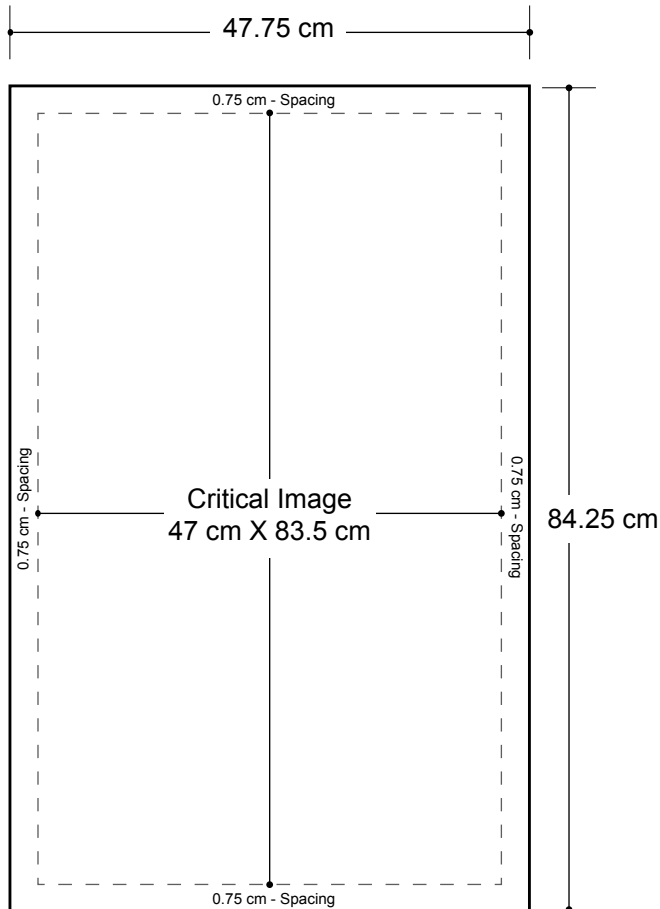

Modular Kiosk (Model# K004)

Graphic Specifications

Graphic Wall (x2)

- 150 dpi
- CMYK
- Actual Size
- JPEG file

*Design Tips:

Limit Gradient Effects

We don't suggest you to use any gradient effect because when you look closely to the print, you will see transition lines. If you really need to use it, our acceptance level is looking from 2 meters away, the transition lines would be barely visible. Please contact us for further clarification.

Modular Counter (1 Shelf)

Graphic Specifications

Door Panel (x 1)

Side Panels (x 4)

TOTAL 2 Set of Counter

0.75 cm Border

The 0.75 cm space will slotted into the modular hardware and will not be visible.

Critical images, such as text or non-background images, are **NOT** to be placed within 5cm of the edges. However, your artwork may allow non-critical images, such as background colour and images, bleed to the edges.

*Design Tips:

Limit Gradient Effects

We don't suggest you to use any gradient effect because when you look closely to the print, you will see transition lines. If you really need to use it, our acceptance level is looking from 2 meters away, the transition lines would be barely visible. Please contact us for further clarification.

- 150 dpi
- CMYK
- Actual Size
- JPEG file