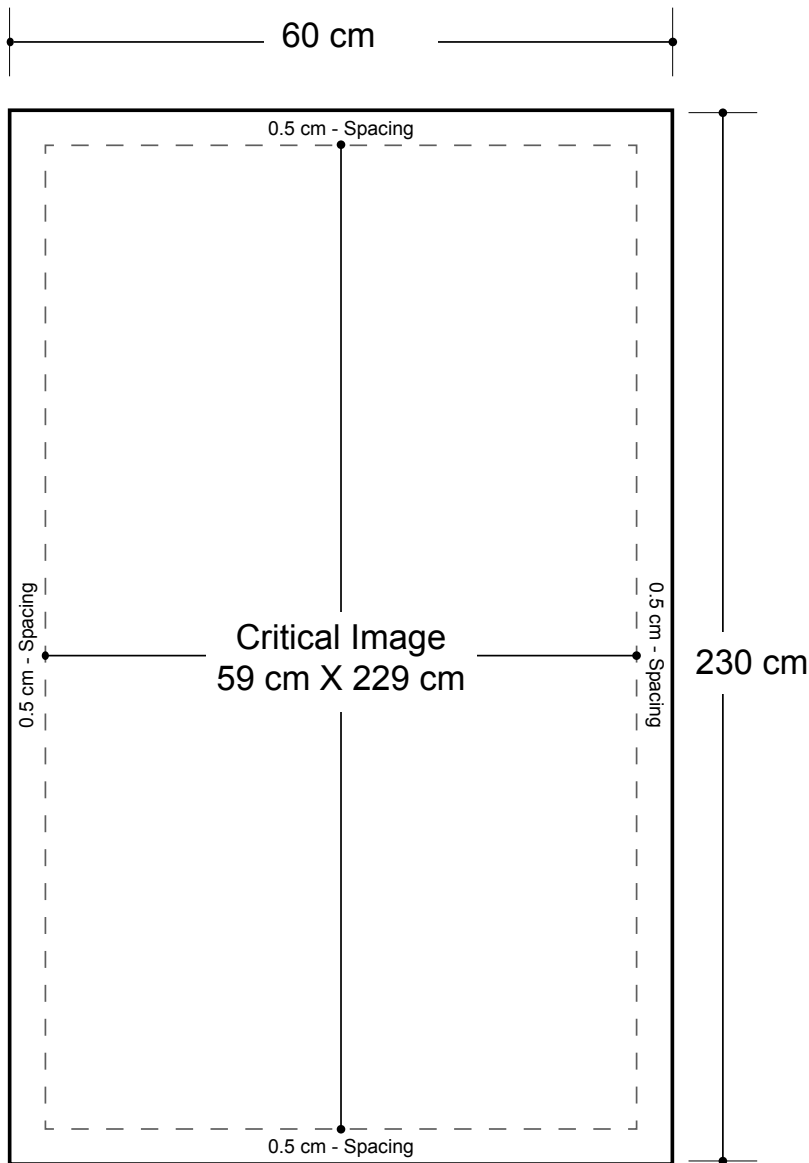

Modular Kiosk (Model# K004)

Graphic Specifications

Graphic Wall (x2)

- 150 dpi
- CMYK
- Actual Size
- JPEG file

*Design Tips:

Limit Gradient Effects

We don't suggest you to use any gradient effect because when you look closely to the print, you will see transition lines. If you really need to use it, our acceptance level is looking from 2 meters away, the transition lines would be barely visible. Please contact us for further clarification.

Modular Counter (1 Shelf)

Graphic Specifications

Door Panel (x 1)

Side Panels (x 4)

TOTAL 2 Set of Counter

0.75 cm Border

The 0.75 cm space will slotted into the modular hardware and will not be visible.

Critical images, such as text or non-background images, are **NOT** to be placed within 5cm of the edges. However, your artwork may allow non-critical images, such as background colour and images, bleed to the edges.

*Design Tips:

Limit Gradient Effects

We don't suggest you to use any gradient effect because when you look closely to the print, you will see transition lines. If you really need to use it, our acceptance level is looking from 2 meters away, the transition lines would be barely visible. Please contact us for further clarification.

- 150 dpi
- CMYK
- Actual Size
- JPEG file