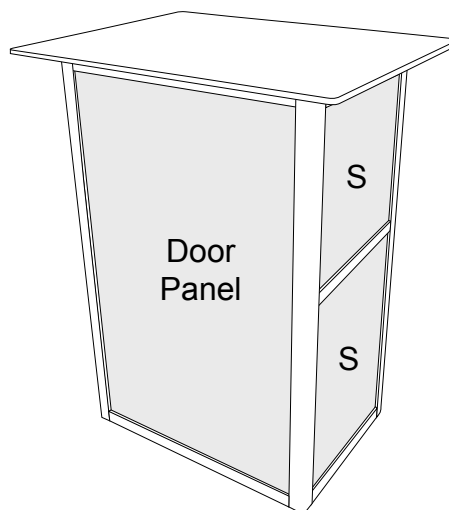

Modular Kiosk (Model# K004)

Graphic Specifications

Graphic Wall (x2)

- 150 dpi
- CMYK
- Actual Size
- JPEG file

*Design Tips:

Limit Gradient Effects

We don't suggest you to use any gradient effect because when you look closely to the print, you will see transition lines. If you really need to use it, our acceptance level is looking from 2 meters away, the transition lines would be barely visible. Please contact us for further clarification.

Modular Counter (1 Shelf)

Graphic Specifications

Door Panel (x 1)

Side Panels (x 4)

TOTAL 2 Set of Counter

0.75 cm Border

The 0.75 cm space will slotted into the modular hardware and will not be visible.

Critical images, such as text or non-background images, are **NOT** to be placed within 5cm of the edges. However, your artwork may allow non-critical images, such as background colour and images, bleed to the edges.

*Design Tips:

Limit Gradient Effects

We don't suggest you to use any gradient effect because when you look closely to the print, you will see transition lines. If you really need to use it, our acceptance level is looking from 2 meters away, the transition lines would be barely visible. Please contact us for further clarification.