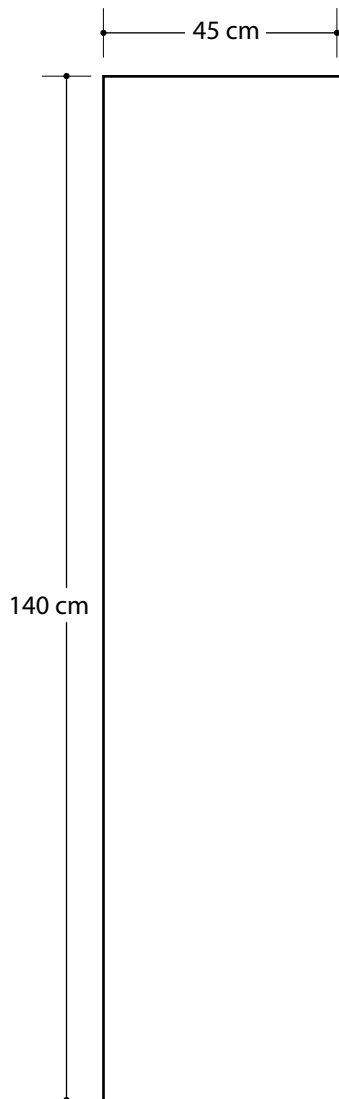

Modular Kiosk (Model# K003)

Graphic Specifications

Wing Graphic Panel (x2)

- 150 dpi
- CMYK
- Actual Size
- JPEG file

*Design Tips:

Limit Gradient Effects

We don't suggest you to use any gradient effect because when you look closely to the print, you will see transition lines. If you really need to use it, our acceptance level is looking from 2 meters away, the transition lines would be barely visible. Please contact us for further clarification.

Modular Counter (1 Shelf)

Graphic Specifications

Door Panel (x 1)

Side Panels (x 4)

0.75 cm Border

The 0.75 cm space will be slotted into the modular hardware and will not be visible.

Critical images, such as text or non-background images, are **NOT** to be placed within 5cm of the edges. However, your artwork may allow non-critical images, such as background colour and images, bleed to the edges.

*Design Tips:

Limit Gradient Effects

We don't suggest you to use any gradient effect because when you look closely to the print, you will see transition lines. If you really need to use it, our acceptance level is looking from 2 meters away, the transition lines would be barely visible. Please contact us for further clarification.

- 150 dpi
- CMYK
- Actual Size
- JPEG file