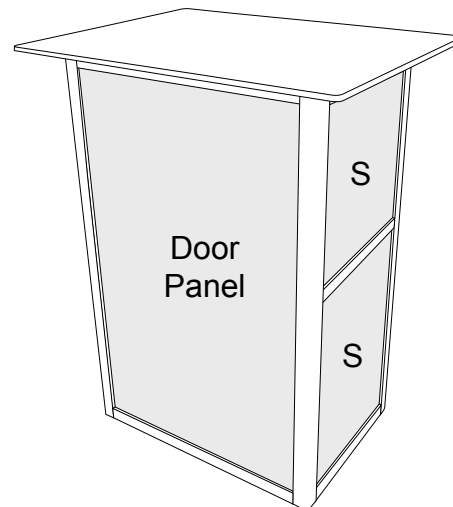

Modular Kiosk (Model# K003)

Graphic Specifications

Wing Graphic Panel (x2)

- 150 dpi
- CMYK
- Actual Size
- JPEG file

*Design Tips:

Limit Gradient Effects

We don't suggest you to use any gradient effect because when you look closely to the print, you will see transition lines. If you really need to use it, our acceptance level is looking from 2 meters away, the transition lines would be barely visible. Please contact us for further clarification.

Modular Counter (1 Shelf)

Graphic Specifications

Door Panel (x 1)

Side Panels (x 4)

0.75 cm Border

The 0.75 cm space will be slotted into the modular hardware and will not be visible.

Critical images, such as text or non-background images, are **NOT** to be placed within 5cm of the edges. However, your artwork may allow non-critical images, such as background colour and images, bleed to the edges.

*Design Tips:

Limit Gradient Effects

We don't suggest you to use any gradient effect because when you look closely to the print, you will see transition lines. If you really need to use it, our acceptance level is looking from 2 meters away, the transition lines would be barely visible. Please contact us for further clarification.