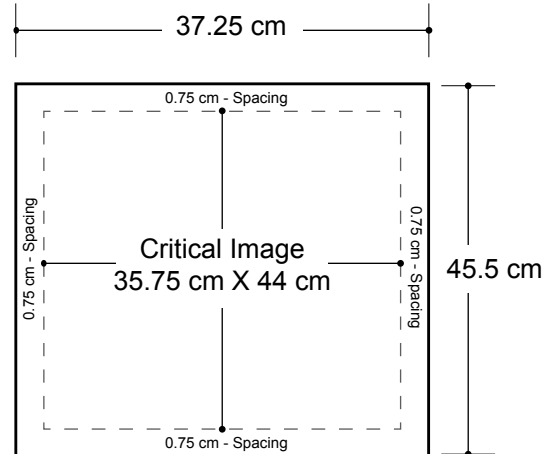

Modular Kiosk (Model# K003)

Graphic Specifications

Wing Graphic Panel (x2)

- 150 dpi
- CMYK
- Actual Size
- JPEG file

*Design Tips:

Limit Gradient Effects

We don't suggest you to use any gradient effect because when you look closely to the print, you will see transition lines. If you really need to use it, our acceptance level is looking from 2 meters away, the transition lines would be barely visible. Please contact us for further clarification.

Modular Counter (1 Shelf)

Graphic Specifications

Door Panel (x 1)

Side Panels (x 4)

0.75 cm Border

The 0.75 cm space will be slotted into the modular hardware and will not be visible.

Critical images, such as text or non-background images, are **NOT** to be placed within 5cm of the edges. However, your artwork may allow non-critical images, such as background colour and images, bleed to the edges.

*Design Tips:

Limit Gradient Effects

We don't suggest you to use any gradient effect because when you look closely to the print, you will see transition lines. If you really need to use it, our acceptance level is looking from 2 meters away, the transition lines would be barely visible. Please contact us for further clarification.

- 150 dpi
- CMYK
- Actual Size
- JPEG file