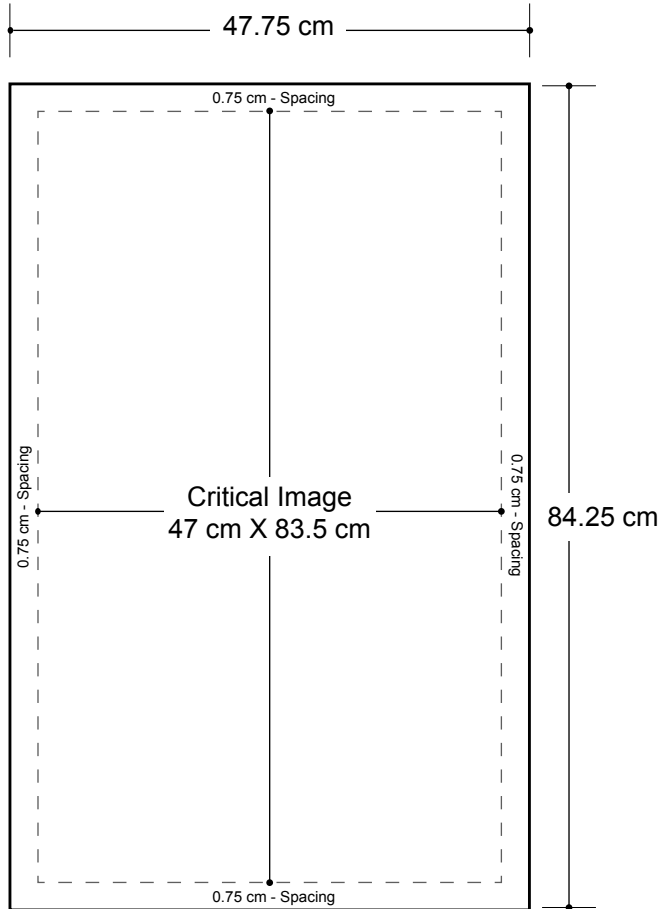

Modular Kiosk (Model# K003)

Graphic Specifications

Wing Graphic Panel (x2)

- 150 dpi
- CMYK
- Actual Size
- JPEG file

*Design Tips:

Limit Gradient Effects

We don't suggest you to use any gradient effect because when you look closely to the print, you will see transition lines. If you really need to use it, our acceptance level is looking from 2 meters away, the transition lines would be barely visible. Please contact us for further clarification.

Modular Counter (1 Shelf)

Graphic Specifications

Door Panel (x 1)

Side Panels (x 4)

0.75 cm Border

The 0.75 cm space will be slotted into the modular hardware and will not be visible.

Critical images, such as text or non-background images, are **NOT** to be placed within 5cm of the edges. However, your artwork may allow non-critical images, such as background colour and images, bleed to the edges.

*Design Tips:

Limit Gradient Effects

We don't suggest you to use any gradient effect because when you look closely to the print, you will see transition lines. If you really need to use it, our acceptance level is looking from 2 meters away, the transition lines would be barely visible. Please contact us for further clarification.

- 150 dpi
- CMYK
- Actual Size
- JPEG file