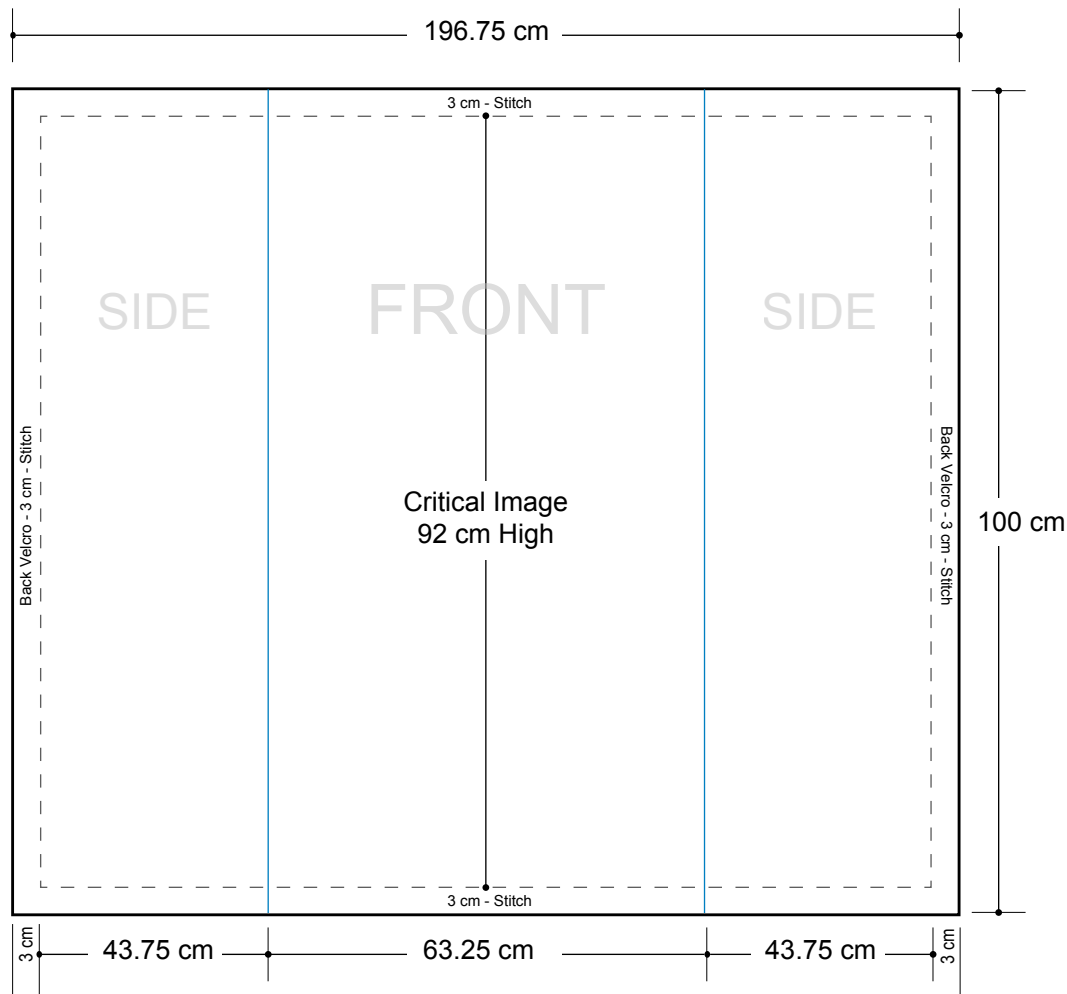

Modular Counter 80 Wrap (80cm x 60cm)

Graphic Specifications

- 150 dpi
- CMYK
- Actual Size
- JPEG file

*Design Tips:

Limit Gradient Effects

We don't suggest you to use any gradient effect because when you look closely to the print, you will see transition lines. If you really need to use it, our acceptance level is looking from 2 meters away, the transition lines would be barely visible. Please contact us for further clarification.