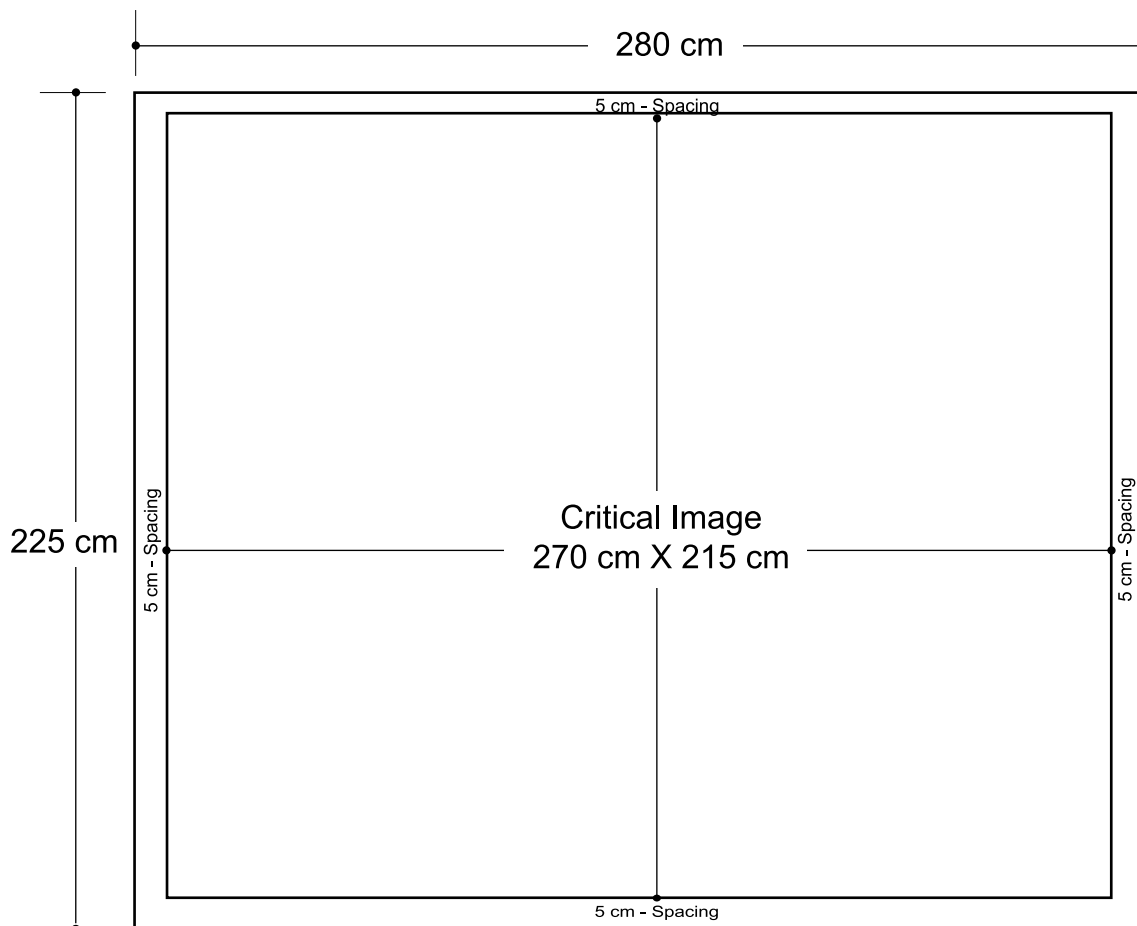

# Modular System (10x10 Wave)

## Graphic Specifications

- 150 dpi
- CMYK
- Actual Size
- JPEG file

#### 5cm Border

Critical images, such as text or non-background images, are **NOT** to be placed within 5cm of the edges. However, your artwork may allow non-critical images, such as background colour and images, bleed to the edges.