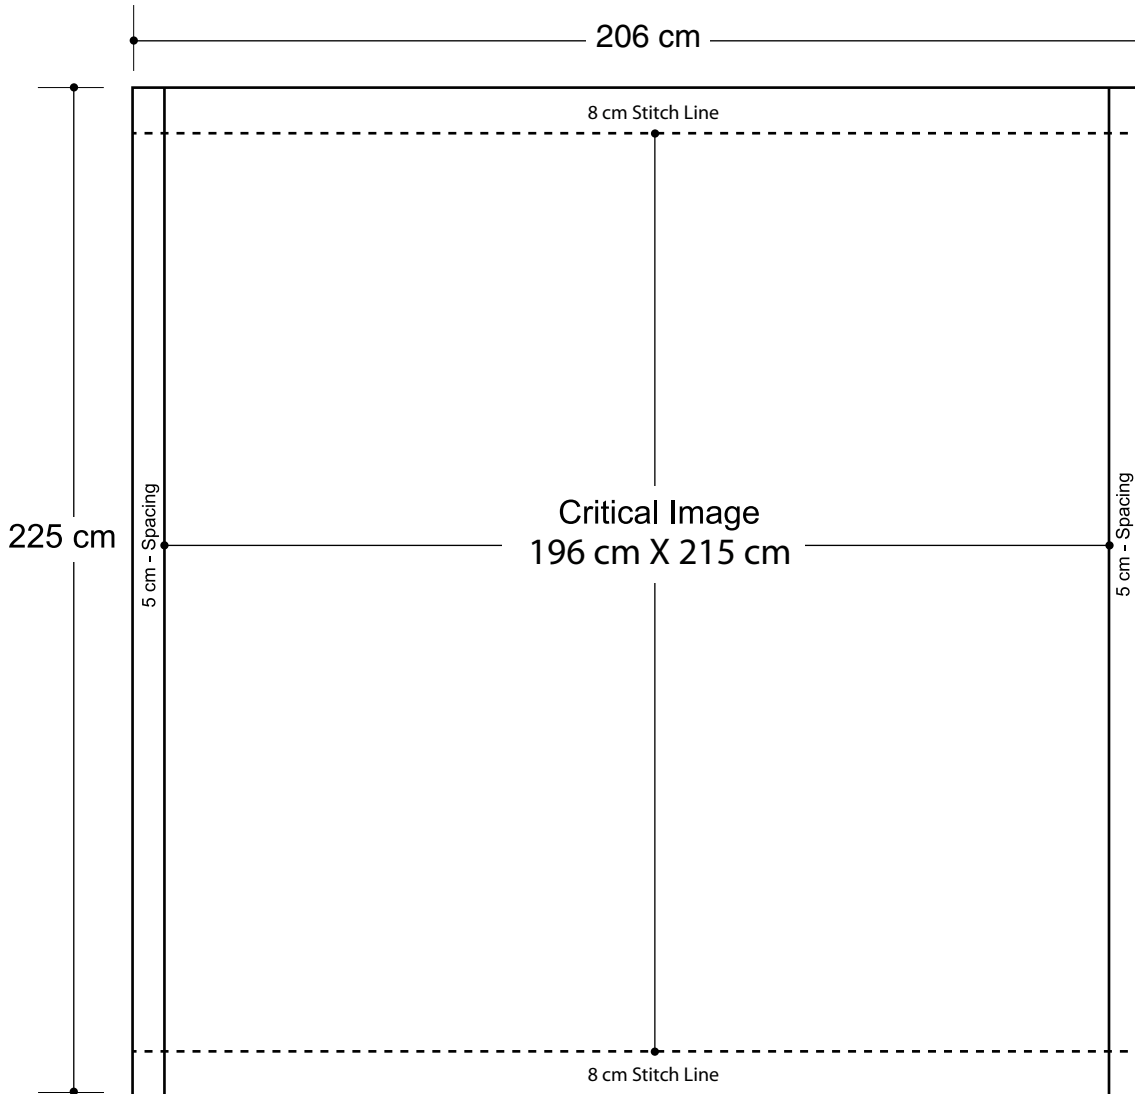

Modular System (10x10 Straight)

Graphic Specifications

- 150 dpi
- CMYK
- Actual Size
- JPEG file

** The stitch is 8 cm from the top and bottom edges.

*Design Tips:

Limit Gradient Effects

We don't suggest you to use any gradient effect because when you look closely to the print, you will see transition lines. If you really need to use it, our acceptance level is looking from 2 meters away, the transition lines would be barely visible. Please contact us for further clarification.

5cm Border

Critical images, such as text or non-background images, are **NOT** to be placed within 5cm of the edges. However, your artwork may allow non-critical images, such as background colour and images, bleed to the edges.

Standard Side Wings

Graphic Specifications

Wing Graphic Panel

Other Design Ideas

- 150 dpi
- CMYK
- Actual Size
- JPEG file

*Design Tips:

Limit Gradient Effects

We don't suggest you to use any gradient effect because when you look closely to the print, you will see transition lines. If you really need to use it, our acceptance level is looking from 2 meters away, the transition lines would be barely visible. Please contact us for further clarification.

1.5cm Border

Critical images, such as text or non-background images, are **NOT** to be placed within 5cm of the edges. However, your artwork may allow non-critical images, such as background colour and images, bleed to the edges.