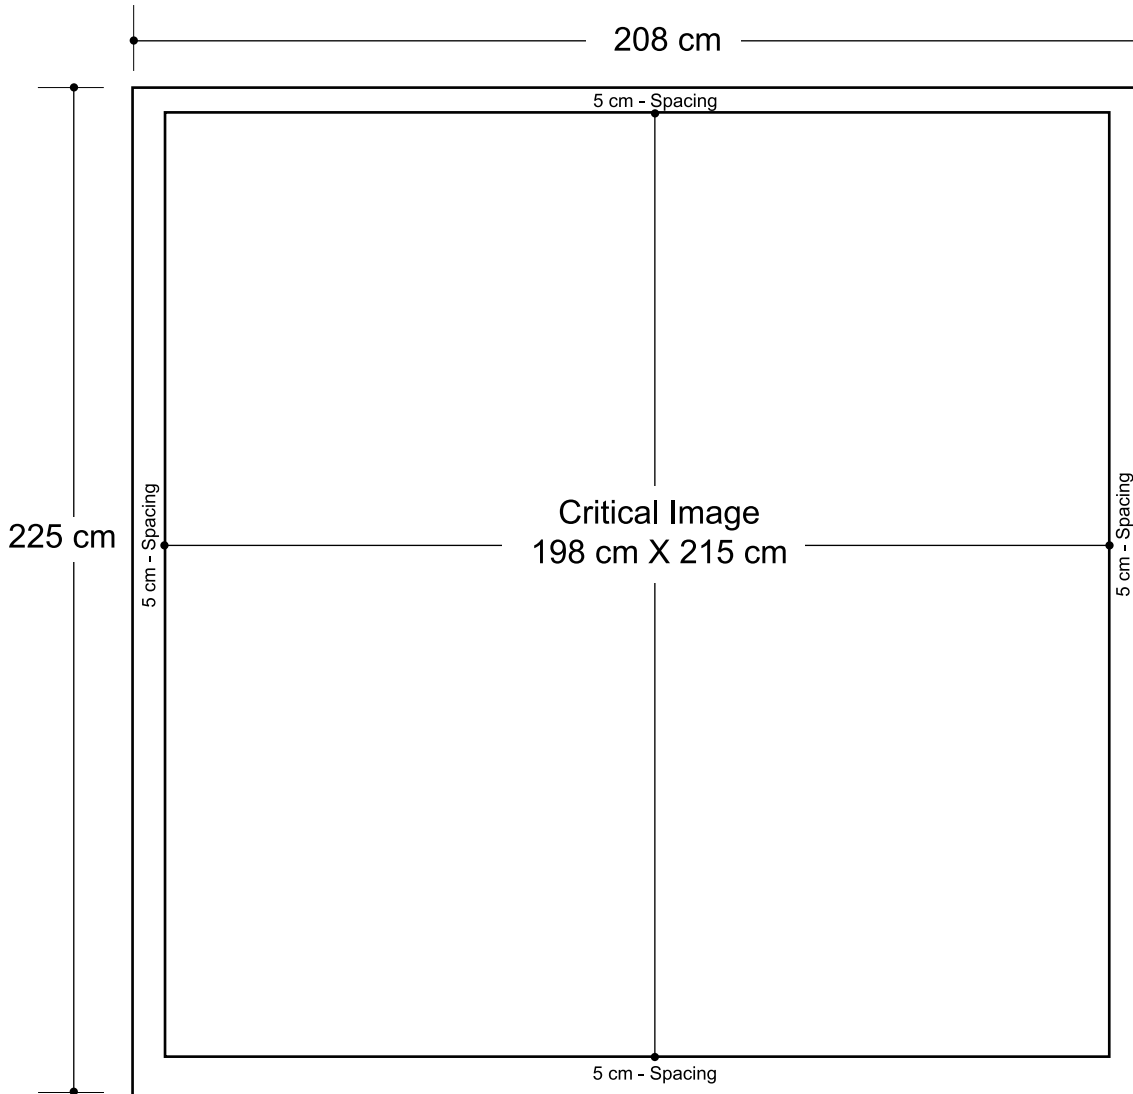

Modular System (10x10 Straight)

Graphic Specifications

- 150 dpi
- CMYK
- Actual Size
- JPEG file

*Design Tips:

Limit Gradient Effects

We don't suggest you to use any gradient effect because when you look closely to the print, you will see transition lines. If you really need to use it, our acceptance level is looking from 2 meters away, the transition lines would be barely visible. Please contact us for further clarification.

5cm Border

Critical images, such as text or non-background images, are **NOT** to be placed within 5cm of the edges. However, your artwork may allow non-critical images, such as background colour and images, bleed to the edges.