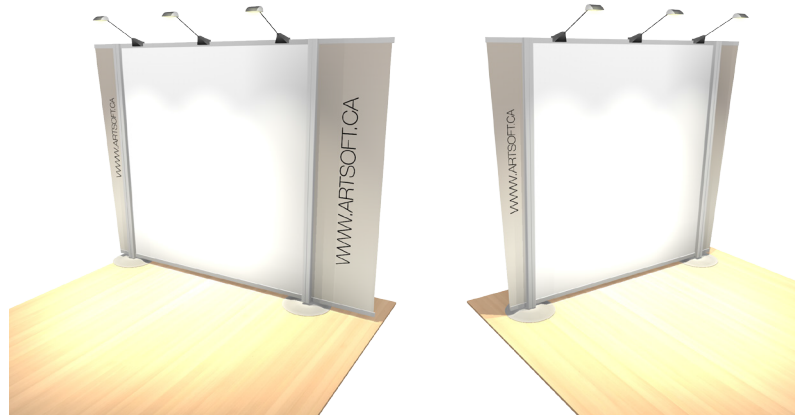

Modular System (10x10 Straight)

Graphic Specifications

- 150 dpi
- CMYK
- Actual Size
- JPEG file

** The stitch is 8 cm from the top and bottom edges.

*Design Tips:

Limit Gradient Effects

We don't suggest you to use any gradient effect because when you look closely to the print, you will see transition lines. If you really need to use it, our acceptance level is looking from 2 meters away, the transition lines would be barely visible. Please contact us for further clarification.

5cm Border

Critical images, such as text or non-background images, are **NOT** to be placed within 5cm of the edges. However, your artwork may allow non-critical images, such as background colour and images, bleed to the edges.

Standard Side Wings

Graphic Specifications

Wing Graphic Panel

Other Design Ideas

- 150 dpi
- CMYK
- Actual Size
- JPEG file

*Design Tips:

Limit Gradient Effects

We don't suggest you to use any gradient effect because when you look closely to the print, you will see transition lines. If you really need to use it, our acceptance level is looking from 2 meters away, the transition lines would be barely visible. Please contact us for further clarification.

1.5cm Border

Critical images, such as text or non-background images, are **NOT** to be placed within 5cm of the edges. However, your artwork may allow non-critical images, such as background colour and images, bleed to the edges.