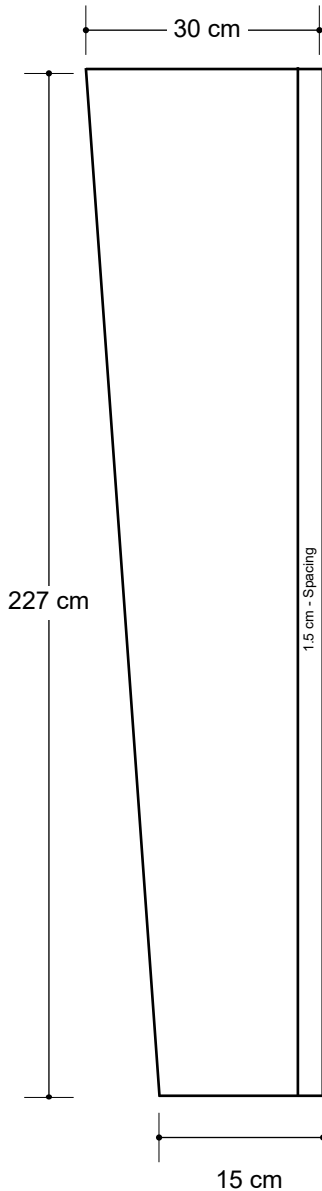

Modular System (10x10 Straight)

Graphic Specifications

- 150 dpi
- CMYK
- Actual Size
- JPEG file

** The stitch is 8 cm from the top and bottom edges.

*Design Tips:

Limit Gradient Effects

We don't suggest you to use any gradient effect because when you look closely to the print, you will see transition lines. If you really need to use it, our acceptance level is looking from 2 meters away, the transition lines would be barely visible. Please contact us for further clarification.

5cm Border

Critical images, such as text or non-background images, are **NOT** to be placed within 5cm of the edges. However, your artwork may allow non-critical images, such as background colour and images, bleed to the edges.

Standard Side Wings

Graphic Specifications

Wing Graphic Panel

Other Design Ideas

- 150 dpi
- CMYK
- Actual Size
- JPEG file

*Design Tips:

Limit Gradient Effects

We don't suggest you to use any gradient effect because when you look closely to the print, you will see transition lines. If you really need to use it, our acceptance level is looking from 2 meters away, the transition lines would be barely visible. Please contact us for further clarification.

1.5cm Border

Critical images, such as text or non-background images, are **NOT** to be placed within 5cm of the edges. However, your artwork may allow non-critical images, such as background colour and images, bleed to the edges.