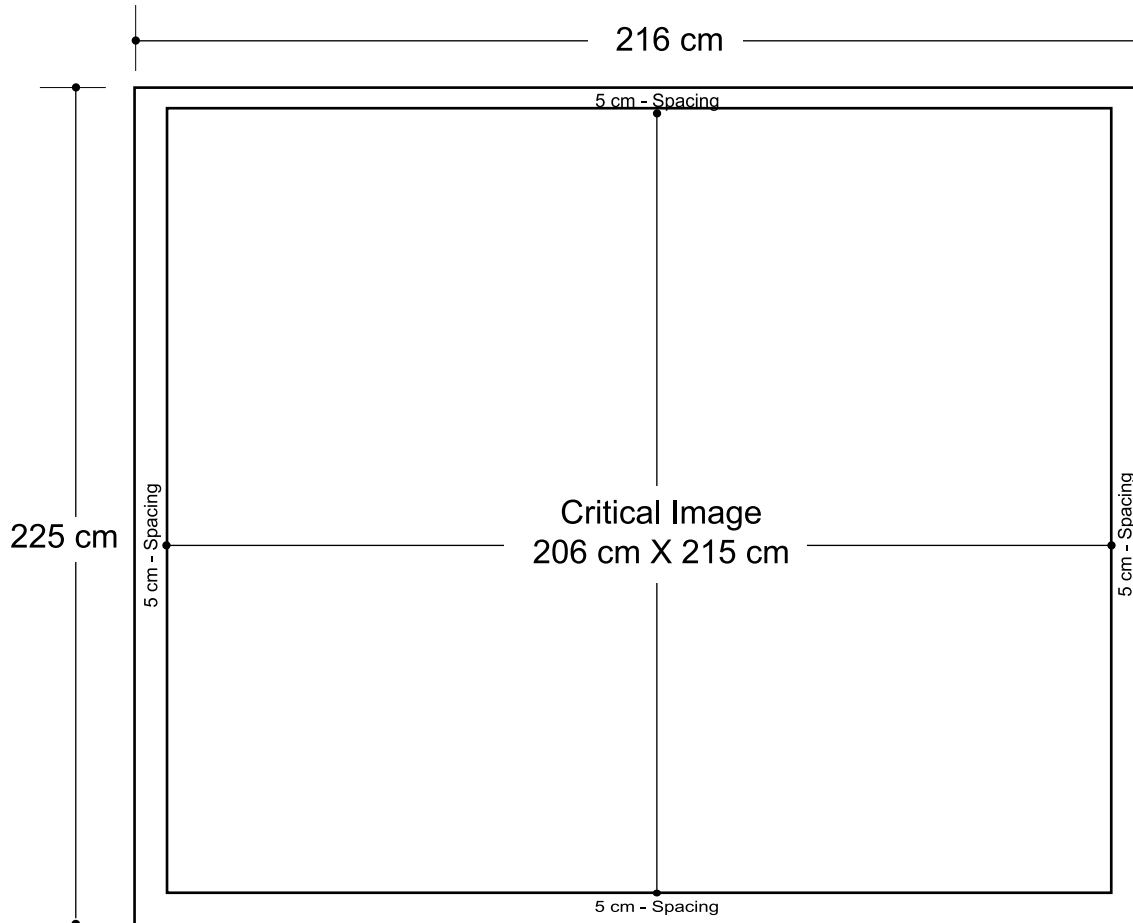

# Modular System (10x10 Curved)

## Graphic Specifications

- 150 dpi
- CMYK
- Actual Size
- JPEG file

#### 5cm Border

Critical images, such as text or non-background images, are **NOT** to be placed within 5cm of the edges. However, your artwork may allow non-critical images, such as background colour and images, bleed to the edges.