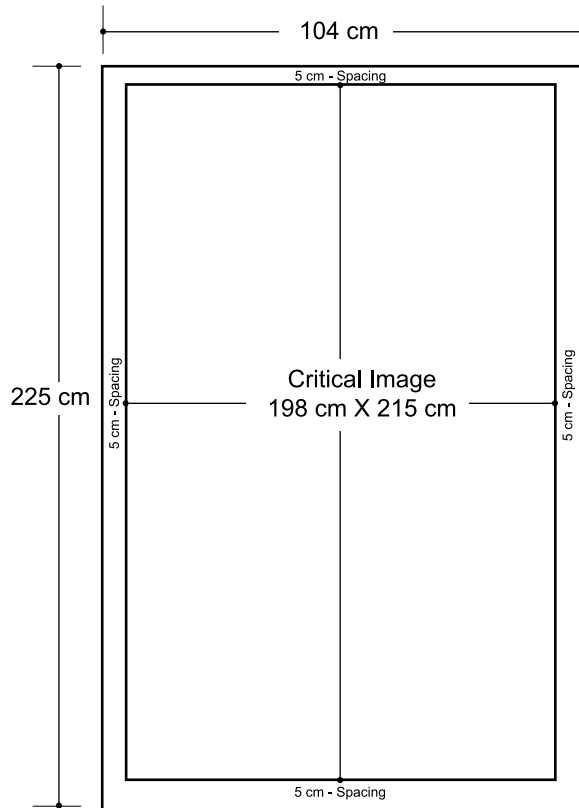

10x20 Modular System (#1020S07)

Graphic Specifications

10x10 Backwall (A) - QTY 2

- 150 dpi
- CMYK
- Actual Size
- JPEG file

10x20 Modular System (#1020S07)

Graphic Specifications

Side Backwall (B) - QTY 1

30cm Wing
Graphic Panel
QTY 2

*Design Tips:

Limit Gradient Effects

We don't suggest you to use any gradient effect because when you look closely to the print, you will see transition lines. If you really need to use it, our acceptance level is looking from 2 meters away, the transition lines would be barely visible. Please contact us for further clarification.

5cm Border

Critical images, such as text or non-background images, are **NOT** to be placed within 5cm of the edges. However, your artwork may allow non-critical images, such as background colour and images, bleed to the edges.