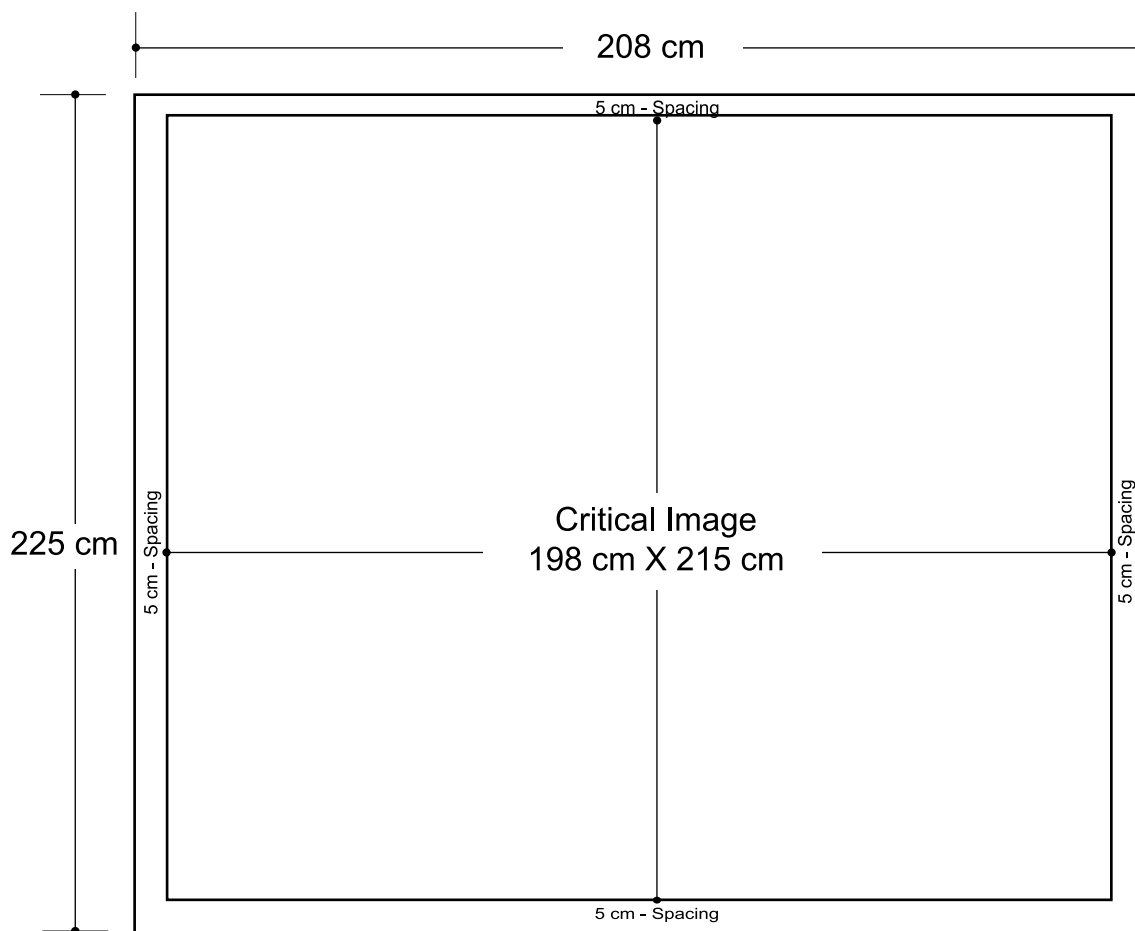

10x20 Modular System (#1020S07)

Graphic Specifications

10x10 Backwall (A) - QTY 2

- 150 dpi
- CMYK
- Actual Size
- JPEG file

10x20 Modular System (#1020S07)

Graphic Specifications

Side Backwall (B) - QTY 1

30cm Wing
Graphic Panel
QTY 2

*Design Tips:

Limit Gradient Effects

We don't suggest you to use any gradient effect because when you look closely to the print, you will see transition lines. If you really need to use it, our acceptance level is looking from 2 meters away, the transition lines would be barely visible. Please contact us for further clarification.

5cm Border

Critical images, such as text or non-background images, are **NOT** to be placed within 5cm of the edges. However, your artwork may allow non-critical images, such as background colour and images, bleed to the edges.