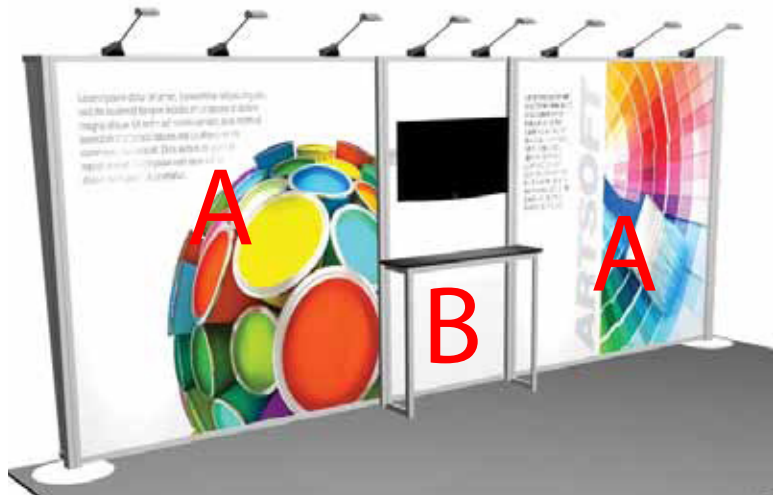

10x20 Modular System (#1020S07)

Graphic Specifications

10x10 Backwall (A) - QTY 2

- 150 dpi
- CMYK
- Actual Size
- JPEG file

10x20 Modular System (#1020S07)

Graphic Specifications

Side Backwall (B) - QTY 1

30cm Wing
Graphic Panel
QTY 2

*Design Tips:

Limit Gradient Effects

We don't suggest you to use any gradient effect because when you look closely to the print, you will see transition lines. If you really need to use it, our acceptance level is looking from 2 meters away, the transition lines would be barely visible. Please contact us for further clarification.

5cm Border

Critical images, such as text or non-background images, are **NOT** to be placed within 5cm of the edges. However, your artwork may allow non-critical images, such as background colour and images, bleed to the edges.