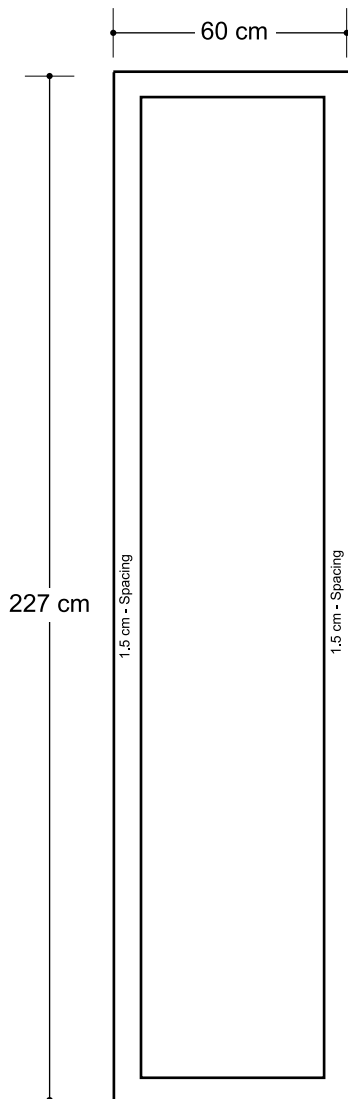

10x20 Straight Modular System (#1020S01)

Graphic Specifications

Main Graphic Panel - QTY 2

- 150 dpi
- CMYK
- Actual Size
- JPEG file

*Design Tips:

Limit Gradient Effects

We don't suggest you to use any gradient effect because when you look closely to the print, you will see transition lines. If you really need to use it, our acceptance level is looking from 2 meters away, the transition lines would be barely visible. Please contact us for further clarification.

5cm Border

Critical images, such as text or non-background images, are **NOT** to be placed within 5cm of the edges. However, your artwork may allow non-critical images, such as background colour and images, bleed to the edges.

Wing Kit - 60cm (#1020S01)

Graphic Specifications

Wing Graphic Panel - QTY 2

- 150 dpi
- CMYK
- Actual Size
- JPEG file

*Design Tips:

Limit Gradient Effects

We don't suggest you to use any gradient effect because when you look closely to the print, you will see transition lines. If you really need to use it, our acceptance level is looking from 2 meters away, the transition lines would be barely visible. Please contact us for further clarification.

1.5cm Border

Critical images, such as text or non-background images, are **NOT** to be placed within 5cm of the edges. However, your artwork may allow non-critical images, such as background colour and images, bleed to the edges.