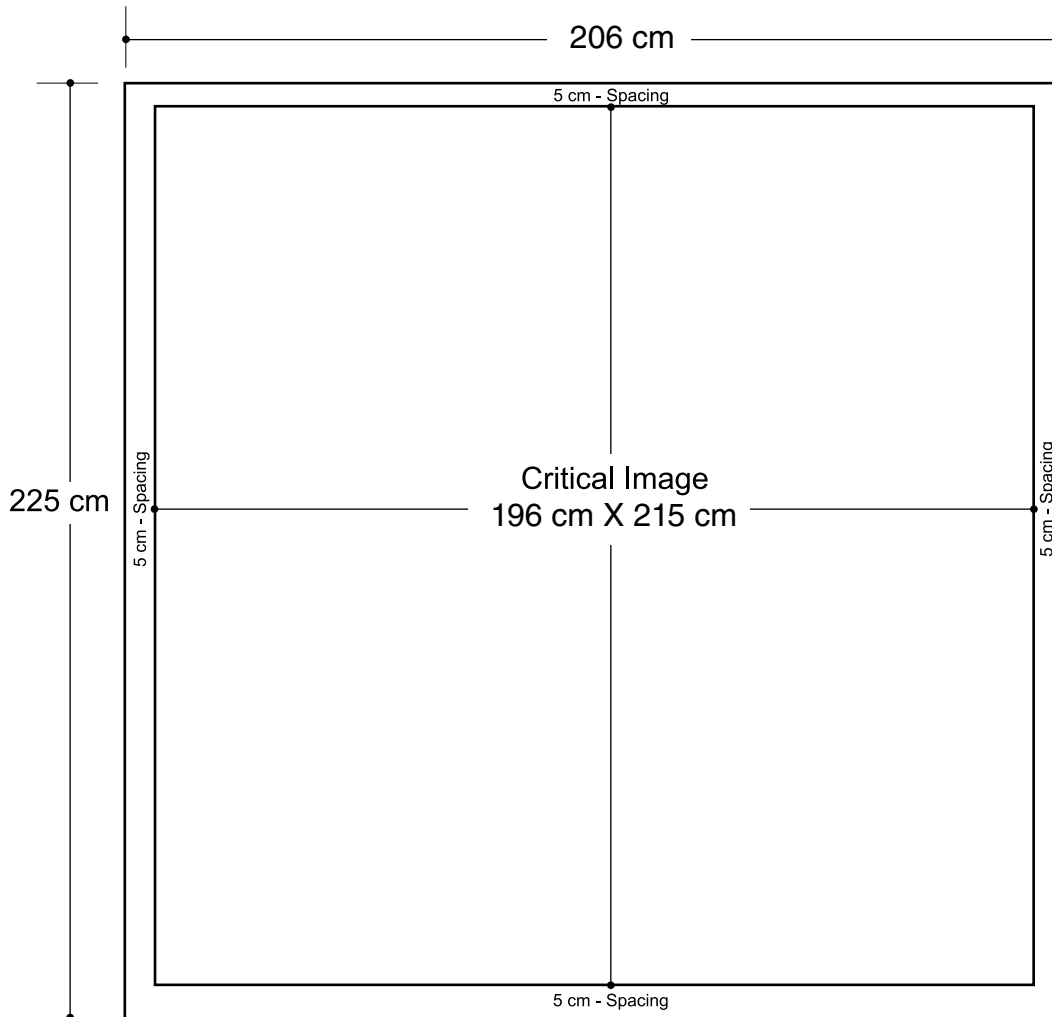

10x20 Straight Modular System (#1020S01)

Graphic Specifications

Main Graphic Panel - QTY 2

- 150 dpi
- CMYK
- Actual Size
- JPEG file

*Design Tips:

Limit Gradient Effects

We don't suggest you to use any gradient effect because when you look closely to the print, you will see transition lines. If you really need to use it, our acceptance level is looking from 2 meters away, the transition lines would be barely visible. Please contact us for further clarification.

5cm Border

Critical images, such as text or non-background images, are **NOT** to be placed within 5cm of the edges. However, your artwork may allow non-critical images, such as background colour and images, bleed to the edges.

Wing Kit - 60cm (#1020S01)

Graphic Specifications

Wing Graphic Panel - QTY 2

- 150 dpi
- CMYK
- Actual Size
- JPEG file

*Design Tips:

Limit Gradient Effects

We don't suggest you to use any gradient effect because when you look closely to the print, you will see transition lines. If you really need to use it, our acceptance level is looking from 2 meters away, the transition lines would be barely visible. Please contact us for further clarification.

1.5cm Border

Critical images, such as text or non-background images, are **NOT** to be placed within 5cm of the edges. However, your artwork may allow non-critical images, such as background colour and images, bleed to the edges.