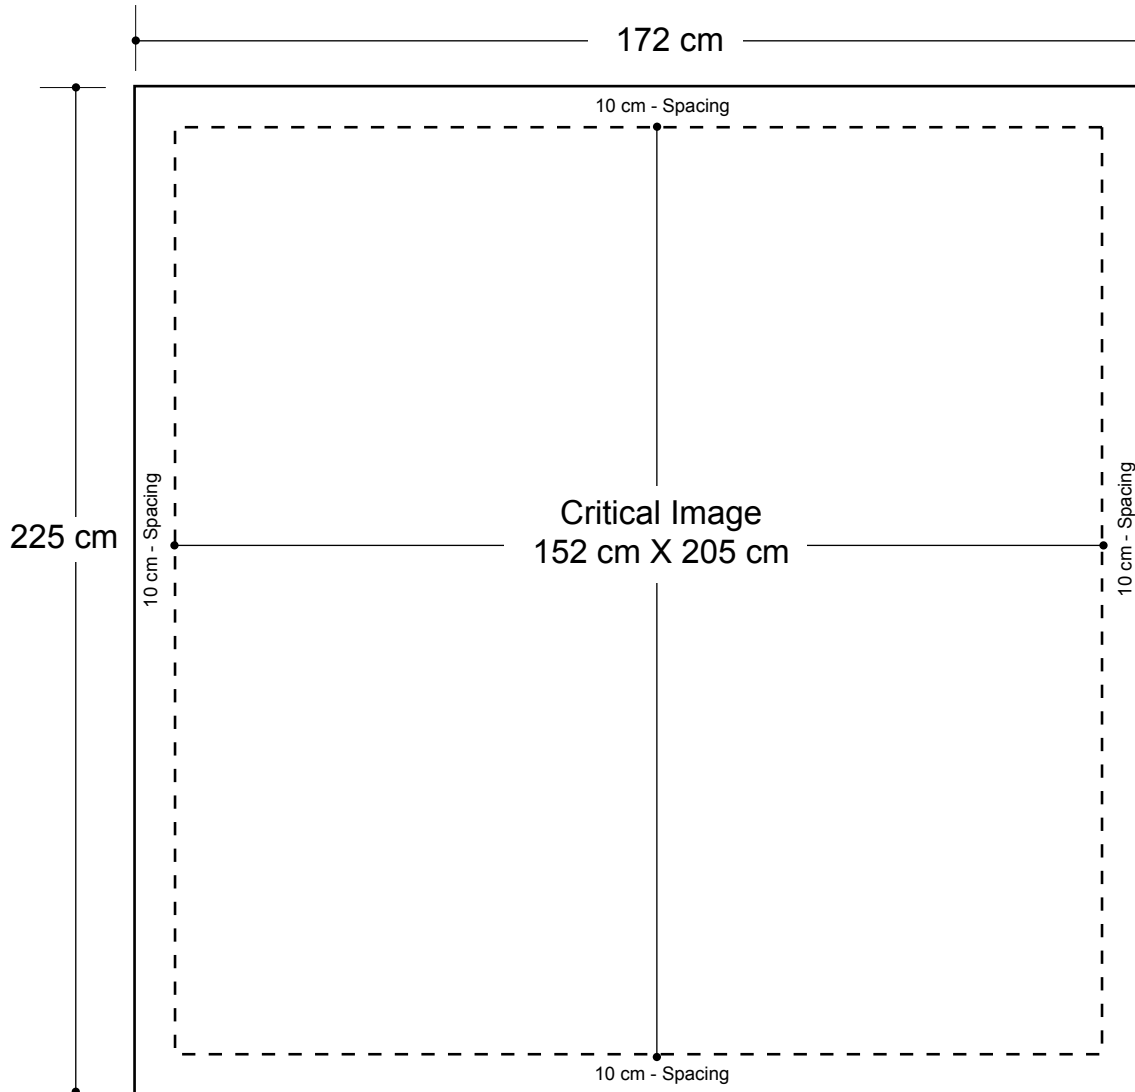

10x10 Modular System (Model#1010S09)

Graphic Specifications

- 150 dpi
- CMYK
- Actual Size
- JPEG file

*Design Tips:

Limit Gradient Effects

We don't suggest you to use any gradient effect because when you look closely to the print, you will see transition lines. If you really need to use it, our acceptance level is looking from 2 meters away, the transition lines would be barely visible. Please contact us for further clarification.

Safe Area Spacing

Critical images, such as text or non-background images, are **NOT** to be placed within the specified spacing of the edges. However, your artwork may allow non-critical images, such as background colour and images, bleed to the edges.