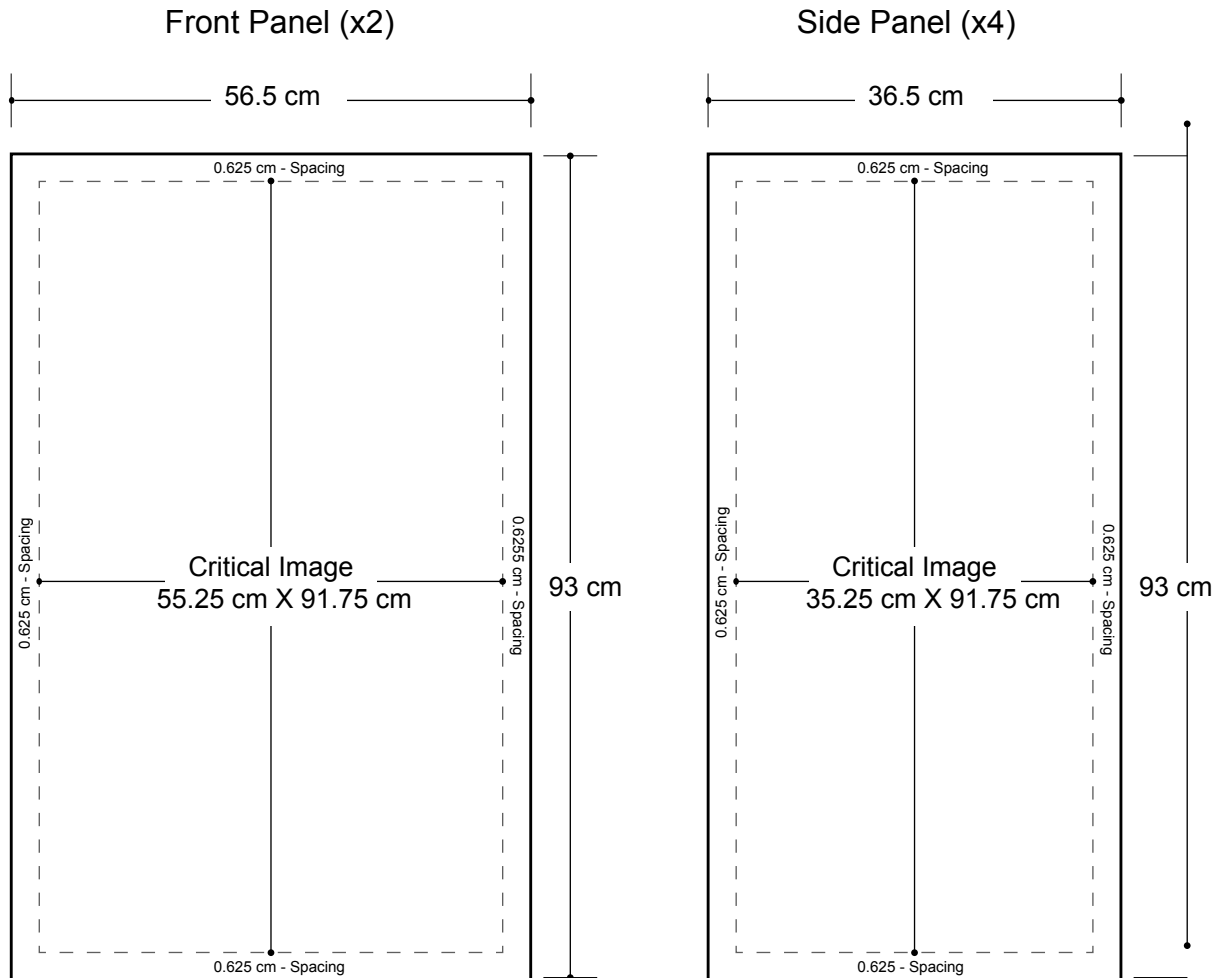

10x10 Modular System (Model#1010S07)

Graphic Specifications

- 150 dpi
- CMYK
- Actual Size
- JPEG file

*Design Tips:

Limit Gradient Effects

We don't suggest you to use any gradient effect because when you look closely to the print, you will see transition lines. If you really need to use it, our acceptance level is looking from 2 meters away, the transition lines would be barely visible. Please contact us for further clarification.

Safe Area Spacing

Critical images, such as text or non-background images, are **NOT** to be placed within the specified spacing of the edges. However, your artwork may allow non-critical images, such as background colour and images, bleed to the edges.

10x10 Modular System (Model#1020S07)

Graphic Specifications

Counter graphic panels (x2)

- 150 dpi
- CMYK
- Actual Size
- JPEG file

*Design Tips:

Limit Gradient Effects

We don't suggest you to use any gradient effect because when you look closely to the print, you will see transition lines. If you really need to use it, our acceptance level is looking from 2 meters away, the transition lines would be barely visible. Please contact us for further clarification.