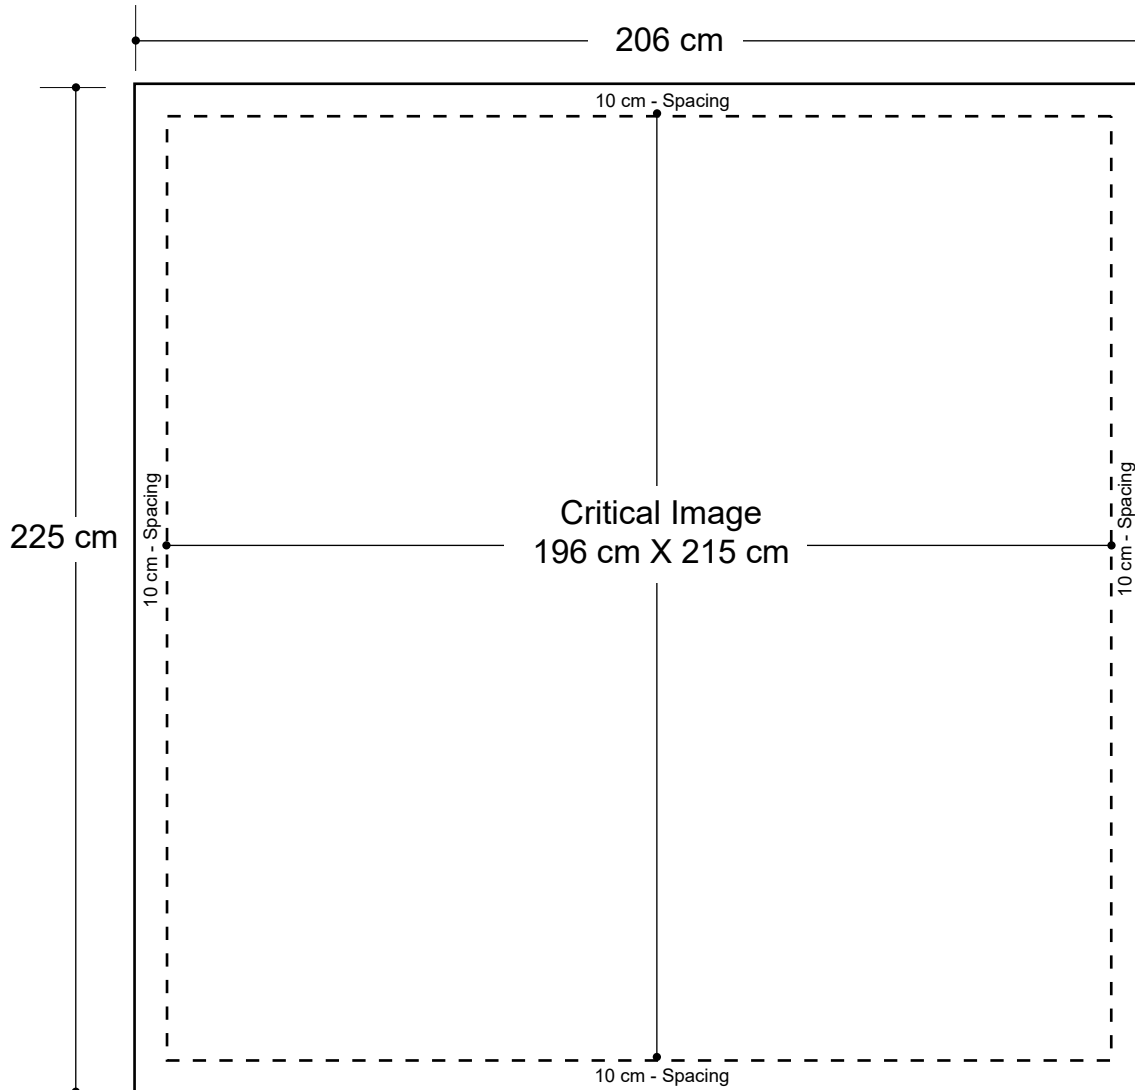

10x10 Modular System (Model#1010S07)

Graphic Specifications

- 150 dpi
- CMYK
- Actual Size
- JPEG file

*Design Tips:

Limit Gradient Effects

We don't suggest you to use any gradient effect because when you look closely to the print, you will see transition lines. If you really need to use it, our acceptance level is looking from 2 meters away, the transition lines would be barely visible. Please contact us for further clarification.

Safe Area Spacing

Critical images, such as text or non-background images, are **NOT** to be placed within the specified spacing of the edges. However, your artwork may allow non-critical images, such as background colour and images, bleed to the edges.

10x10 Modular System (Model#1020S07)

Graphic Specifications

Counter graphic panels (x2)

- 150 dpi
- CMYK
- Actual Size
- JPEG file

*Design Tips:

Limit Gradient Effects

We don't suggest you to use any gradient effect because when you look closely to the print, you will see transition lines. If you really need to use it, our acceptance level is looking from 2 meters away, the transition lines would be barely visible. Please contact us for further clarification.