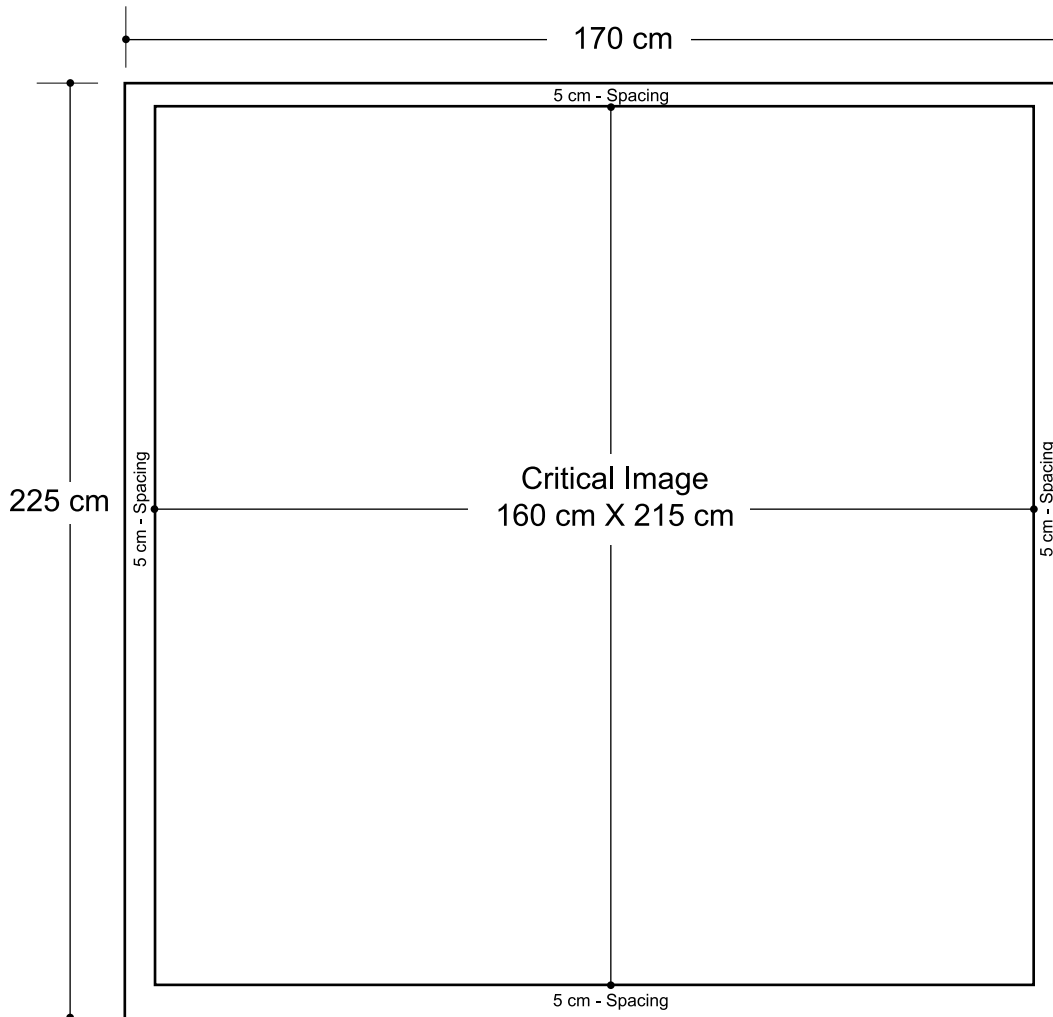

10x10 Straight with Shelving (#1010S03)

Graphic Specifications

Main Centre Graphic Panel - QTY 1

- 150 dpi
- CMYK
- Actual Size
- JPEG file

*Design Tips:

Limit Gradient Effects

We don't suggest you to use any gradient effect because when you look closely to the print, you will see transition lines. If you really need to use it, our acceptance level is looking from 2 meters away, the transition lines would be barely visible. Please contact us for further clarification.

5cm Border

Critical images, such as text or non-background images, are **NOT** to be placed within 5cm of the edges. However, your artwork may allow non-critical images, such as background colour and images, bleed to the edges.

10x10 Straight with Shelving (#1010S03) Graphic Specifications

Main Side Graphic Panel - QTY 2

Wing Graphic Panel - QTY 2

- 150 dpi
- CMYK
- Actual Size
- JPEG file

**Wing graphic is slightly longer
as different material used.*