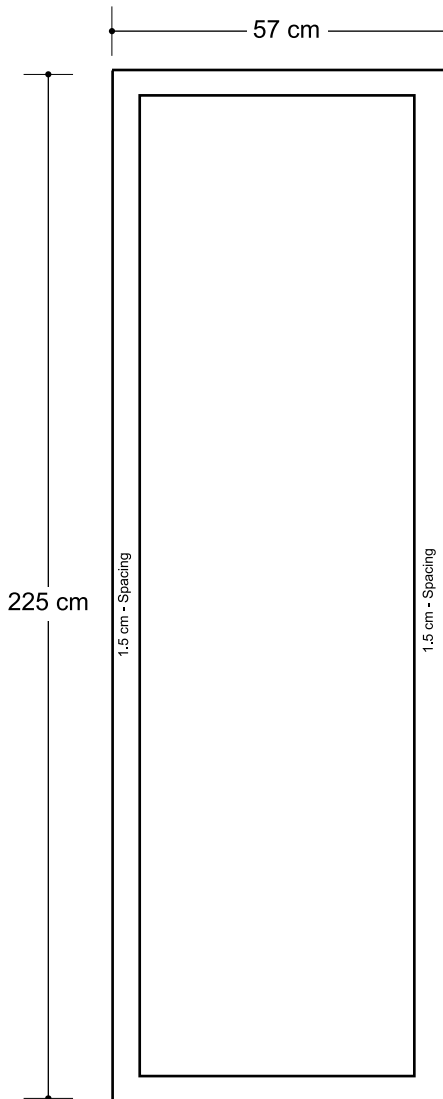

10x10 Straight with Shelving (#1010S03)

Graphic Specifications

Main Centre Graphic Panel - QTY 1

- 150 dpi
- CMYK
- Actual Size
- JPEG file

*Design Tips:

Limit Gradient Effects

We don't suggest you to use any gradient effect because when you look closely to the print, you will see transition lines. If you really need to use it, our acceptance level is looking from 2 meters away, the transition lines would be barely visible. Please contact us for further clarification.

5cm Border

Critical images, such as text or non-background images, are **NOT** to be placed within 5cm of the edges. However, your artwork may allow non-critical images, such as background colour and images, bleed to the edges.

10x10 Straight with Shelving (#1010S03) Graphic Specifications

Main Side Graphic Panel - QTY 2

Wing Graphic Panel - QTY 2

- 150 dpi
- CMYK
- Actual Size
- JPEG file

**Wing graphic is slightly longer
as different material used.*