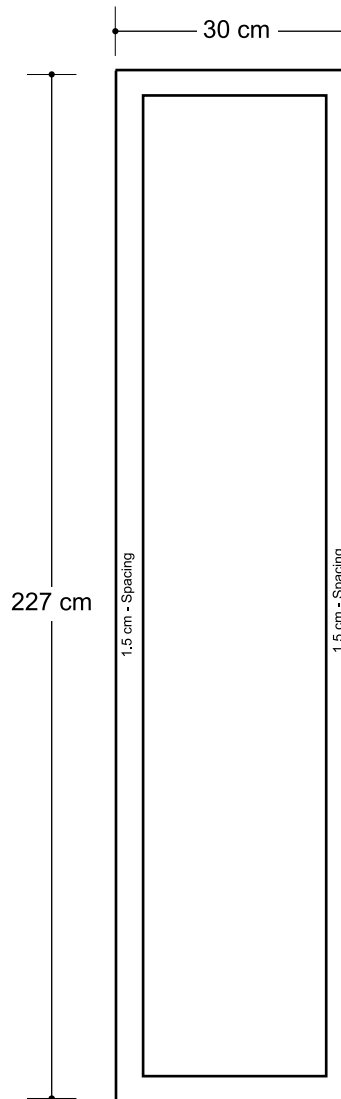

10x10 Straight with Shelving (#1010S03)

Graphic Specifications

Main Centre Graphic Panel - QTY 1

- 150 dpi
- CMYK
- Actual Size
- JPEG file

*Design Tips:

Limit Gradient Effects

We don't suggest you to use any gradient effect because when you look closely to the print, you will see transition lines. If you really need to use it, our acceptance level is looking from 2 meters away, the transition lines would be barely visible. Please contact us for further clarification.

5cm Border

Critical images, such as text or non-background images, are **NOT** to be placed within 5cm of the edges. However, your artwork may allow non-critical images, such as background colour and images, bleed to the edges.

10x10 Straight with Shelving (#1010S03) Graphic Specifications

Main Side Graphic Panel - QTY 2

Wing Graphic Panel - QTY 2

- 150 dpi
- CMYK
- Actual Size
- JPEG file

**Wing graphic is slightly longer
as different material used.*