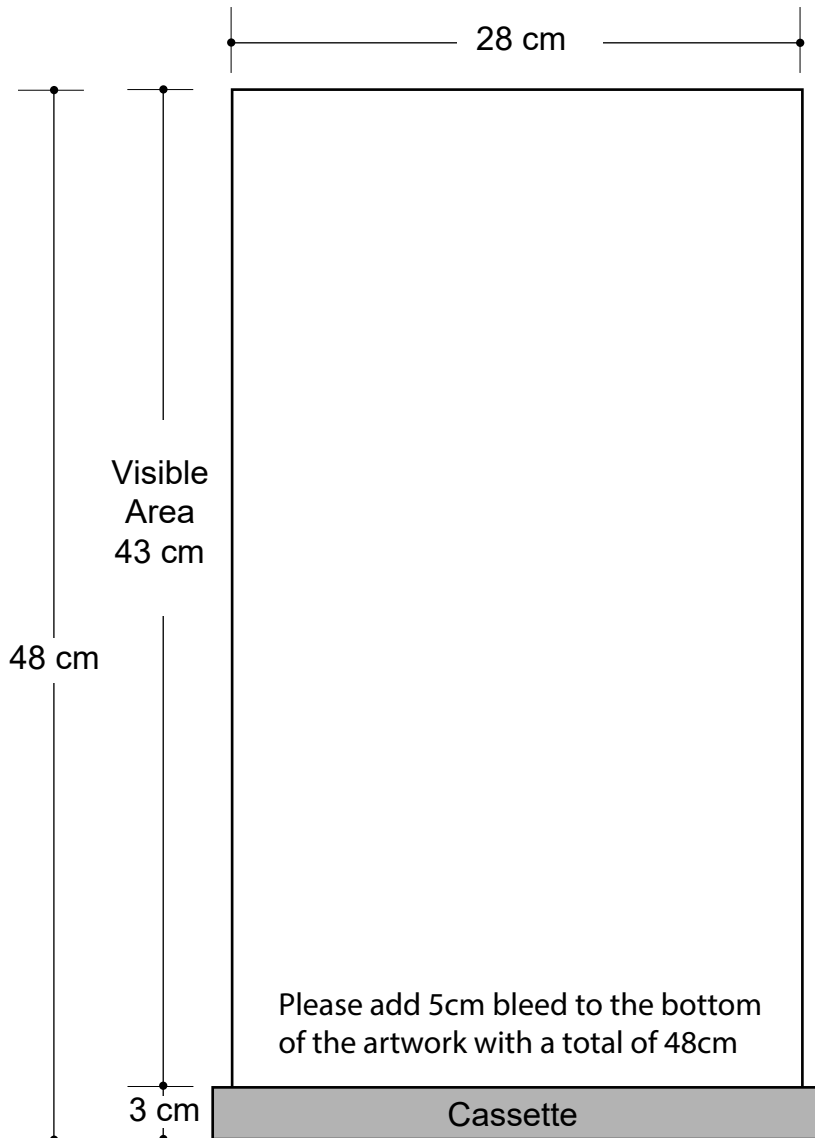

Mini RB II (Single Sided) Graphic Specifications

- 150 dpi
- CMYK
- Actual Size
- JPEG file

*Design Tips:

Limit Gradient Effects

We don't suggest you to use any gradient effect because when you look closely to the print, you will see transition lines. If you really need to use it, our acceptance level is looking from 2 meters away, the transition lines would be barely visible. Please contact us for further clarification.