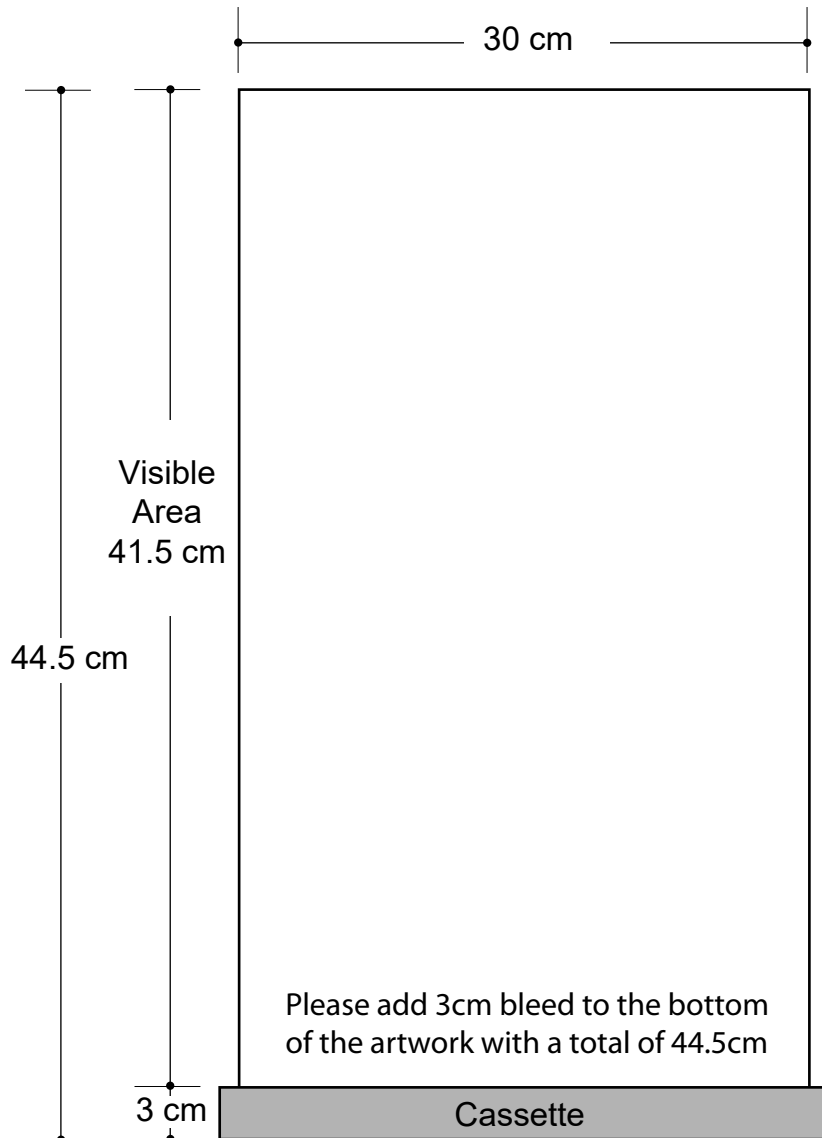

# Mini Banner (Double Sided) Graphic Specifications

- 150 dpi
- CMYK
- Actual Size
- JPEG file

## \*Design Tips:

### Limit Gradient Effects

We don't suggest you to use any gradient effect because when you look closely to the print, you will see transition lines. If you really need to use it, our acceptance level is looking from 2 meters away, the transition lines would be barely visible. Please contact us for further clarification.