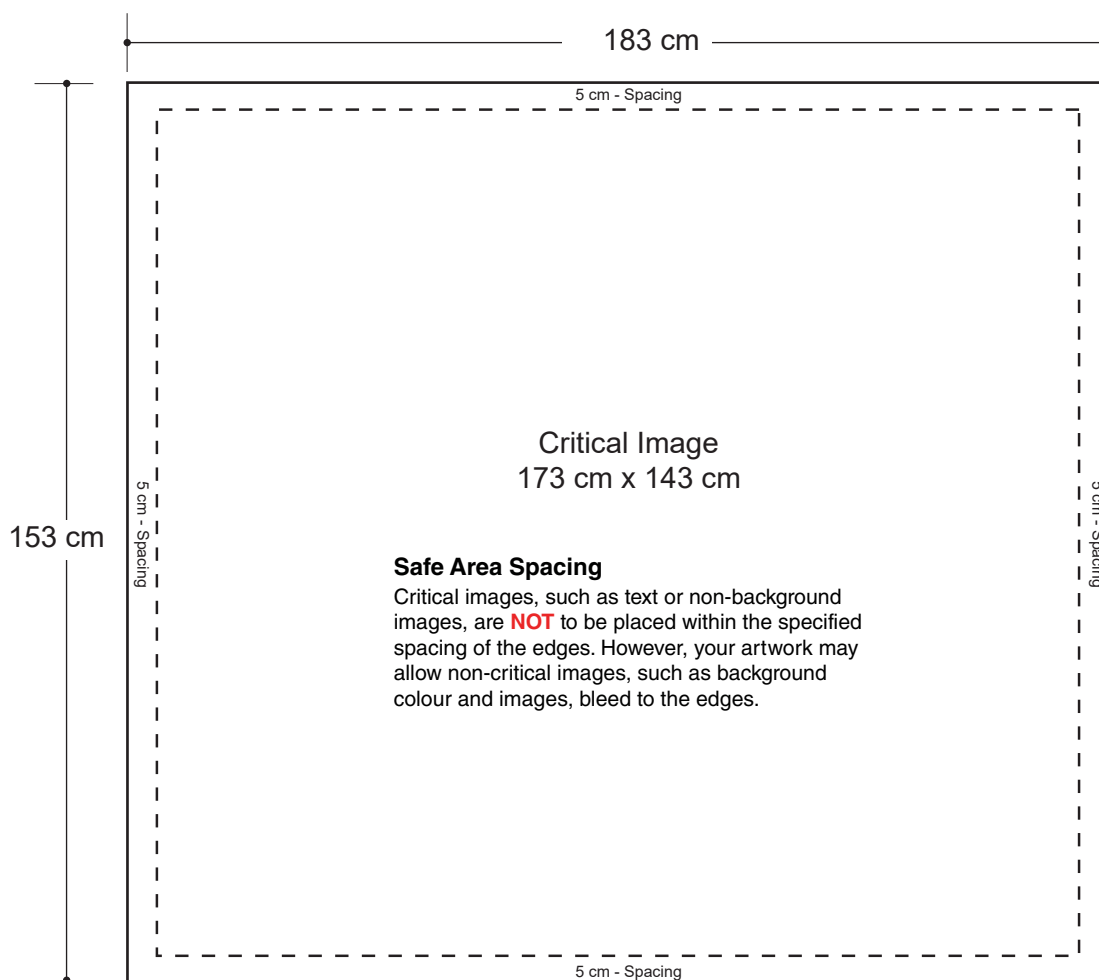

6ft Straight Table Top Fabric Wall Flex Graphic Specifications

- 100 dpi
- CMYK
- Actual Size
- JPEG/TIFF file

*Design Tips:

Limit Gradient Effects

We don't suggest you to use any gradient effect because when you look closely to the print, you will see transition lines. If you really need to use it, our acceptance level is looking from 2 meters away, the transition lines would be barely visible. Please contact us for further clarification.