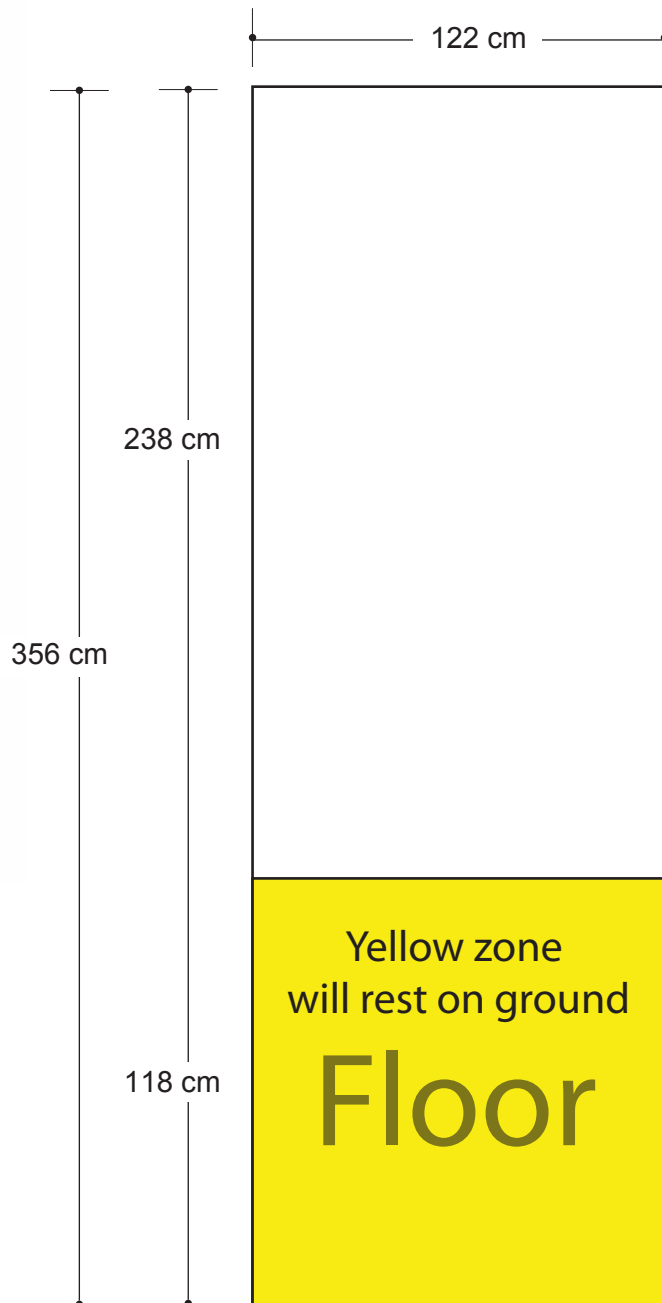

S Stand 48" - Fabric Wall

Graphic Specifications

- 100 dpi
- CMYK
- Actual Size
- JPEG/TIFF file

*Design Tips:

Limit Gradient Effects

We don't suggest you to use any gradient effect because when you look closely to the print, you will see transition lines. If you really need to use it, our acceptance level is looking from 2 meters away, the transition lines would be barely visible. Please contact us for further clarification.