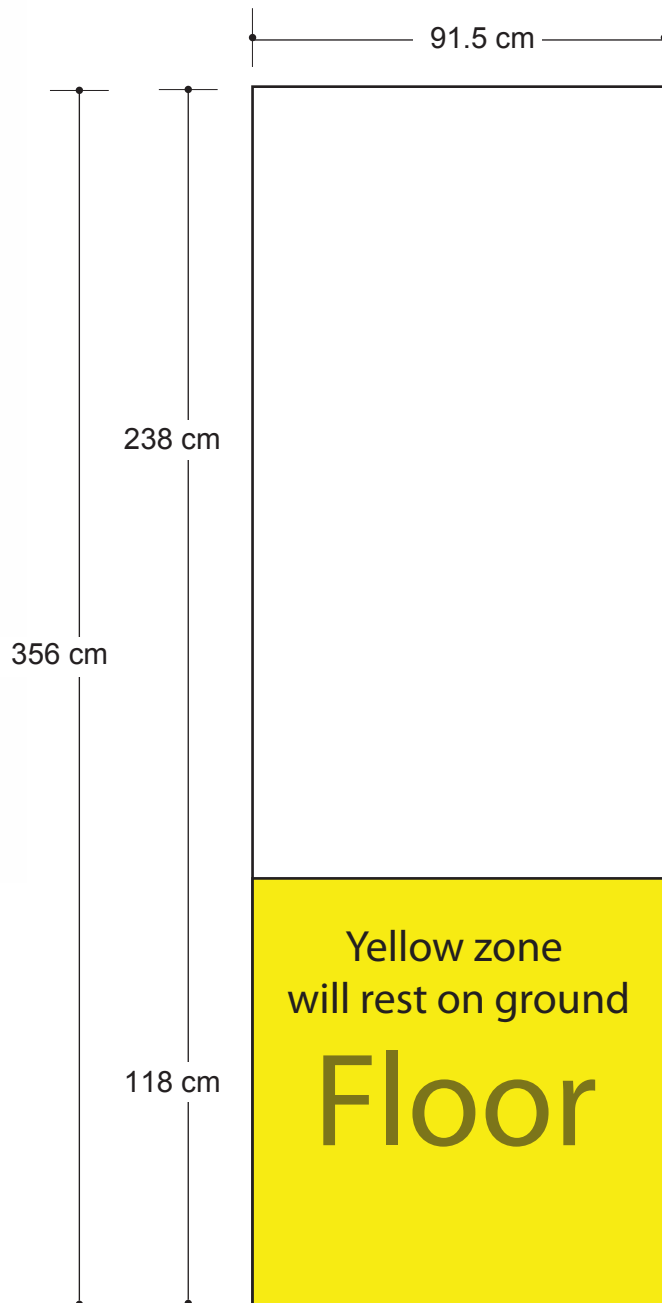

S Stand 36" - Fabric Wall

Graphic Specifications

- 100 dpi
- CMYK
- Actual Size
- JPEG/TIFF file

*Design Tips:

Limit Gradient Effects

We don't suggest you to use any gradient effect because when you look closely to the print, you will see transition lines. If you really need to use it, our acceptance level is looking from 2 meters away, the transition lines would be barely visible. Please contact us for further clarification.