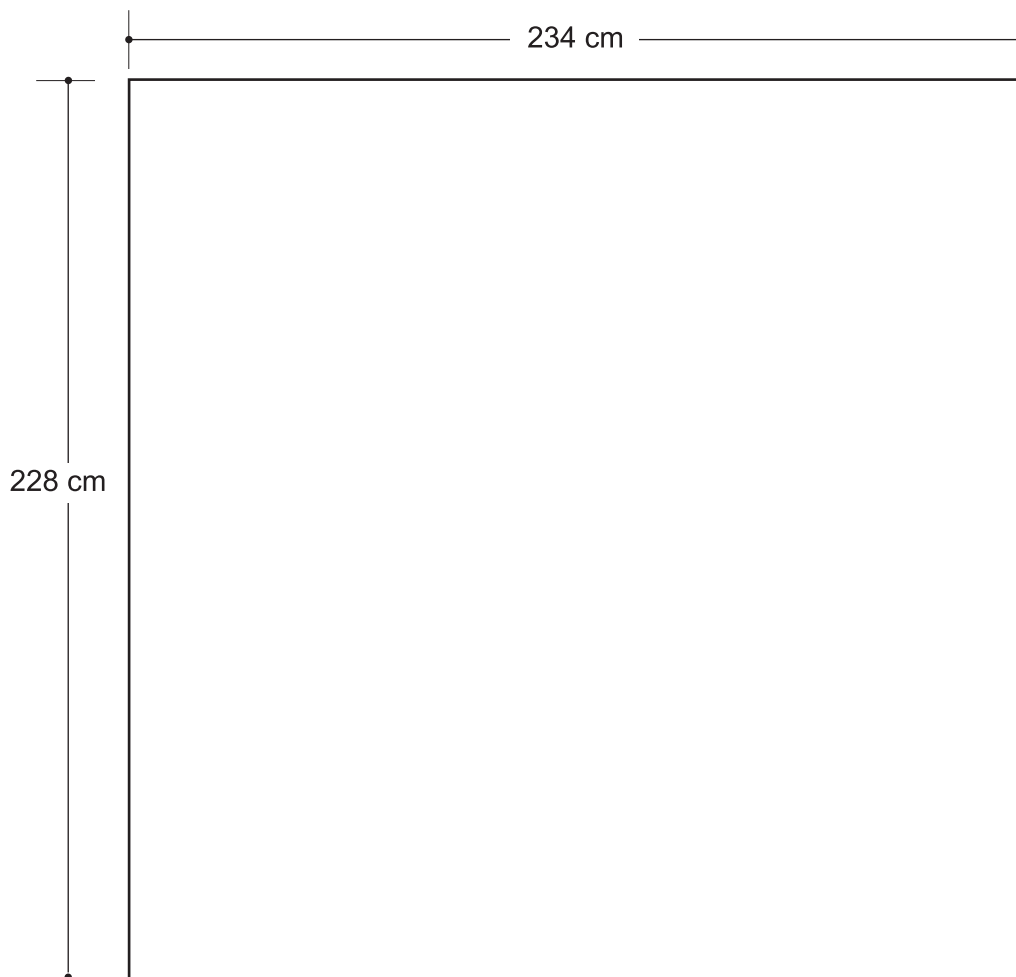

8ft Straight - Fabric Wall

Graphic Specifications

- 100 dpi
- CMYK
- Actual Size
- JPEG/TIFF file

*Design Tips:

Limit Gradient Effects

We don't suggest you to use any gradient effect because when you look closely to the print, you will see transition lines. If you really need to use it, our acceptance level is looking from 2 meters away, the transition lines would be barely visible. Please contact us for further clarification.