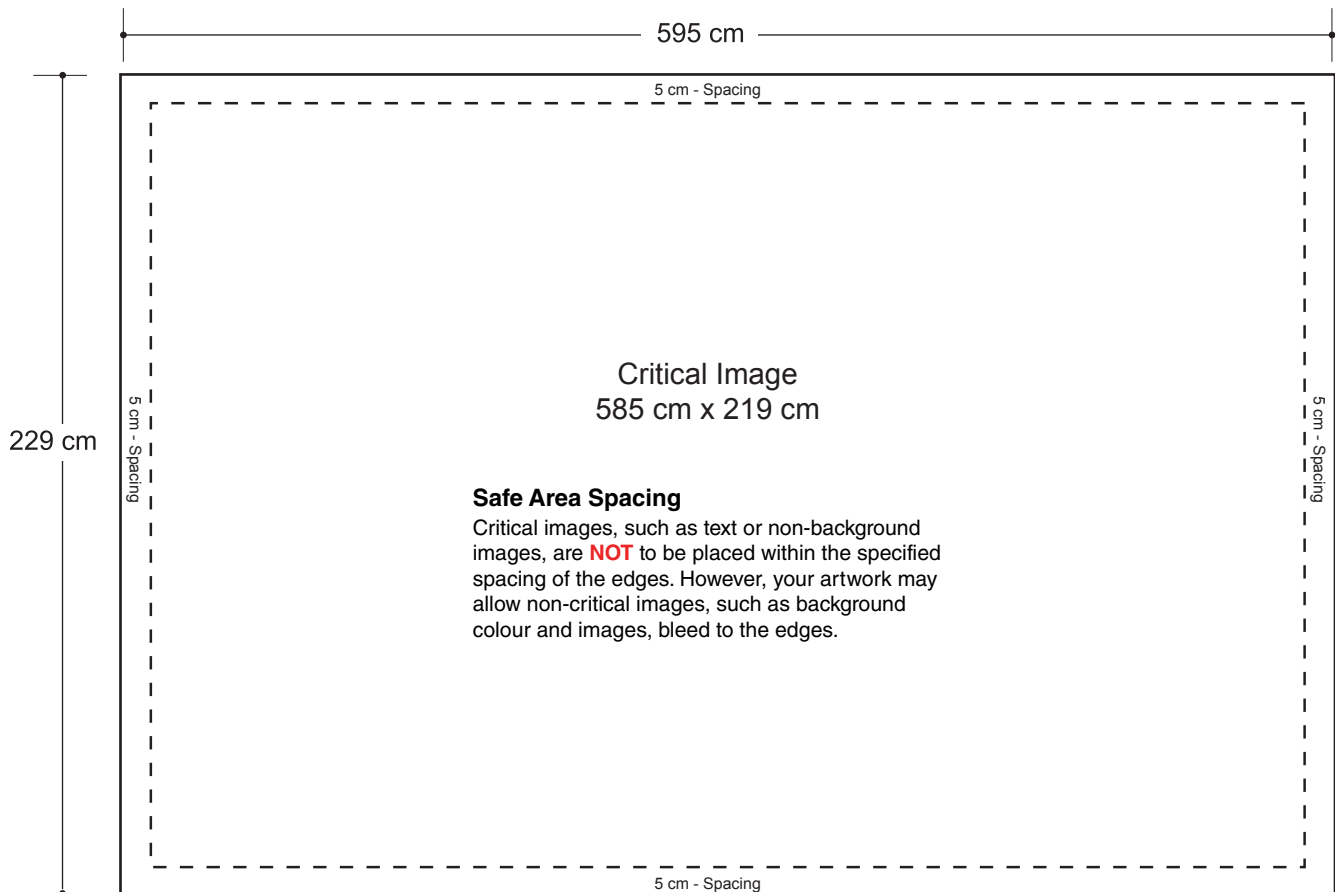

20ft Straight - Fabric Wall

Graphic Specifications

- 100 dpi
- CMYK
- Actual Size
- JPEG/TIFF file

*Design Tips:

Limit Gradient Effects

We don't suggest you to use any gradient effect because when you look closely to the print, you will see transition lines. If you really need to use it, our acceptance level is looking from 2 meters away, the transition lines would be barely visible. Please contact us for further clarification.