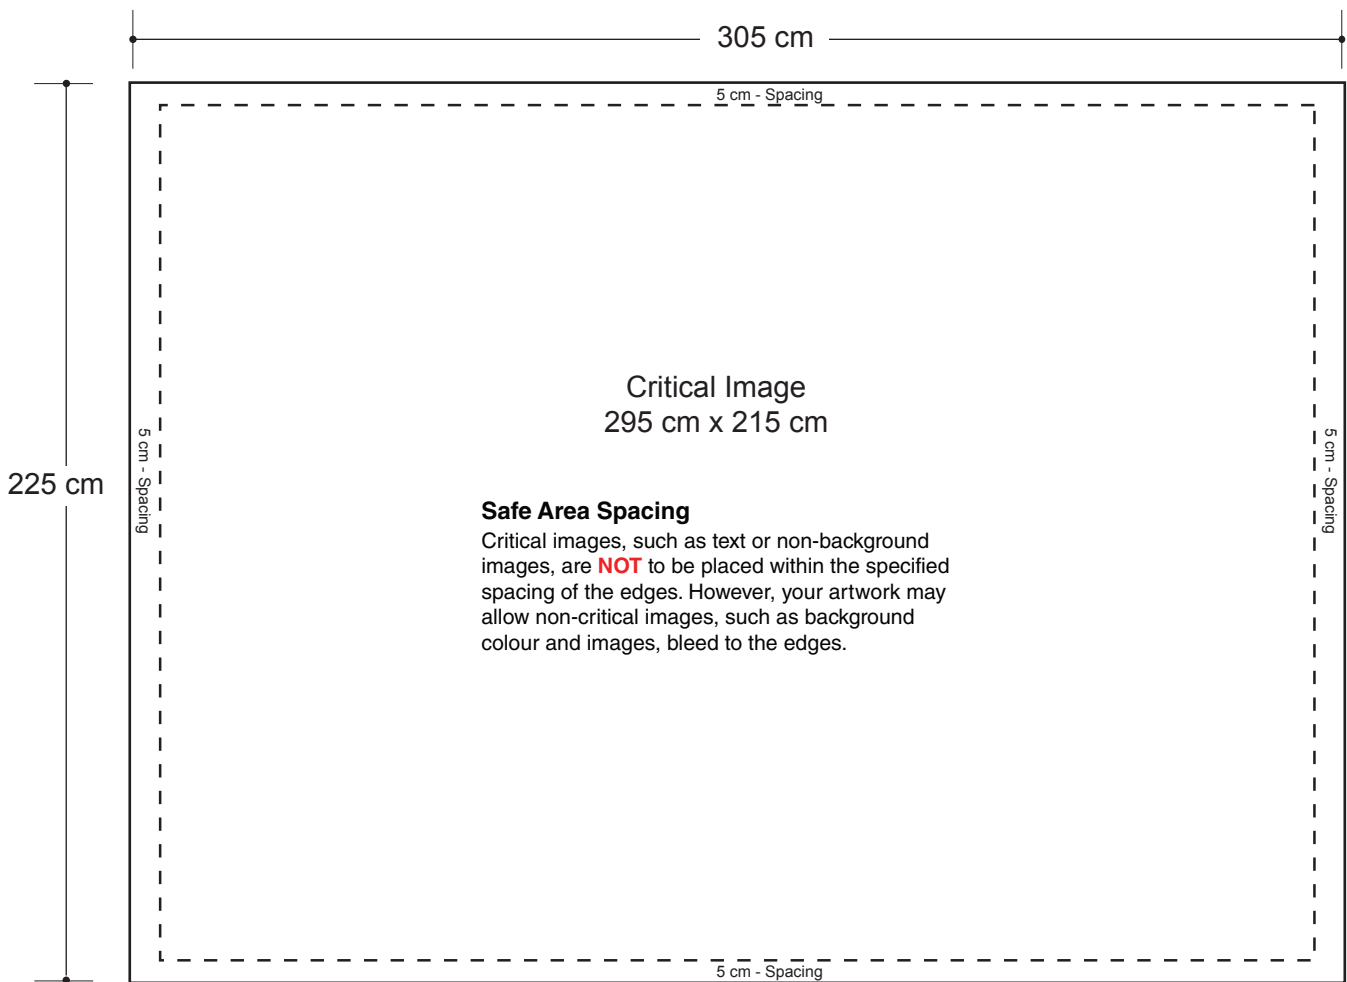

10ft Straight - Fabric Wall

Graphic Specifications

- 100 dpi
- CMYK
- Actual Size
- JPEG/TIFF file

*Design Tips:

Limit Gradient Effects

We don't suggest you to use any gradient effect because when you look closely to the print, you will see transition lines. If you really need to use it, our acceptance level is looking from 2 meters away, the transition lines would be barely visible. Please contact us for further clarification.