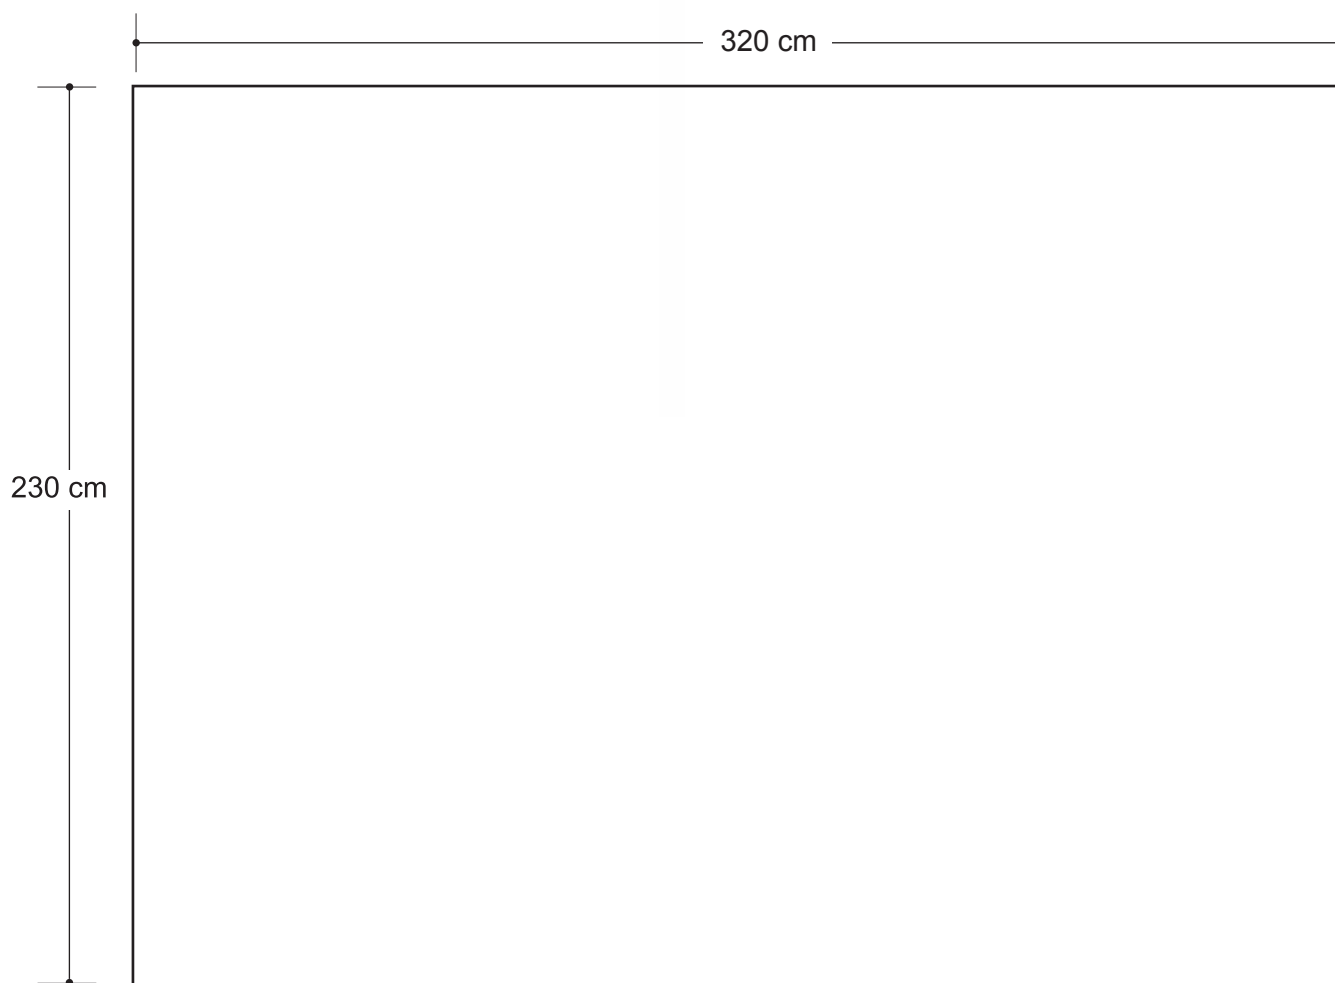

10ft Curved - Fabric Wall

Graphic Specifications

- 100 dpi
- CMYK
- Actual Size
- JPEG/TIFF file

*Design Tips:

Limit Gradient Effects

We don't suggest you to use any gradient effect because when you look closely to the print, you will see transition lines. If you really need to use it, our acceptance level is looking from 2 meters away, the transition lines would be barely visible. Please contact us for further clarification.