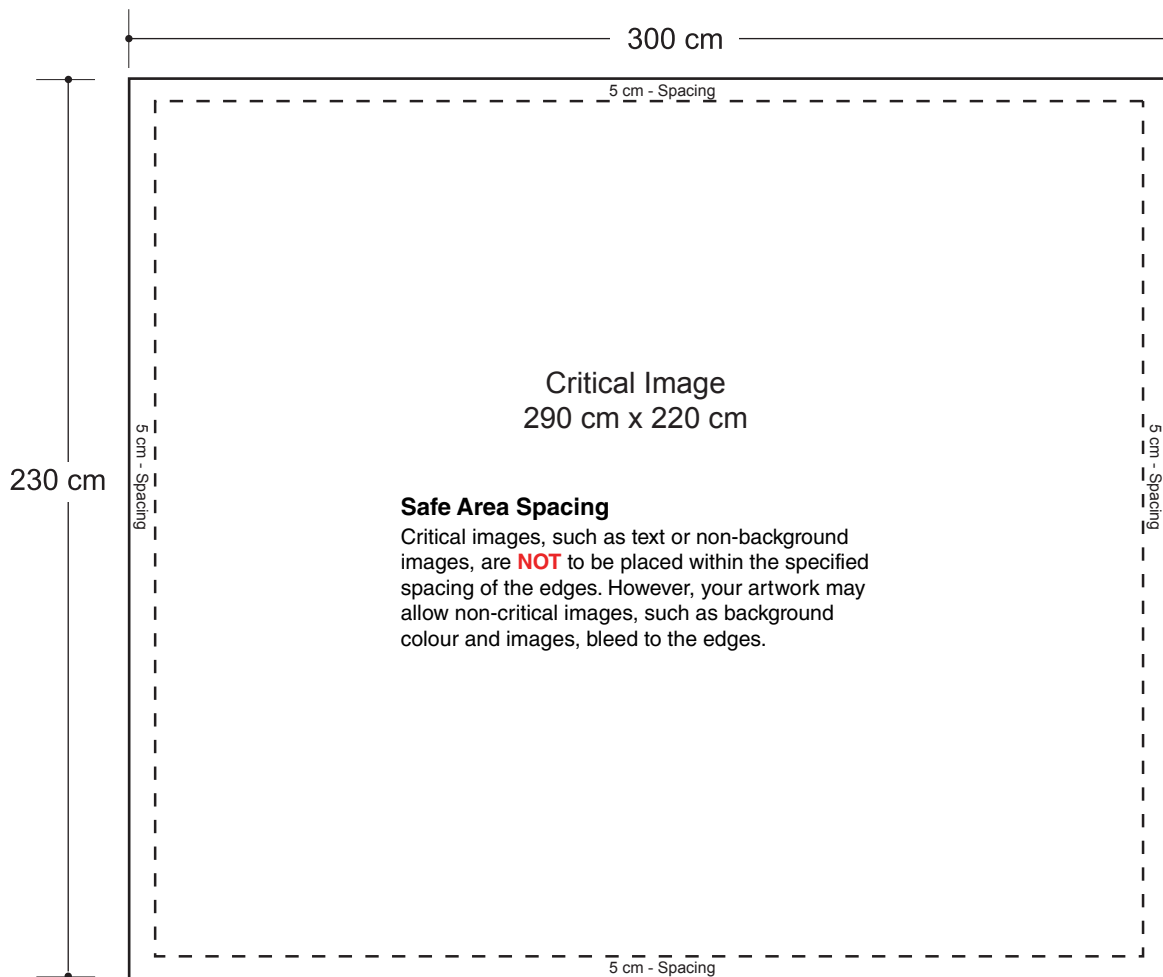

10ft C-Shape - Fabric Wall

Graphic Specifications

- 100 dpi
- CMYK
- Actual Size
- JPEG/TIFF file

*Design Tips:

Limit Gradient Effects

We don't suggest you to use any gradient effect because when you look closely to the print, you will see transition lines. If you really need to use it, our acceptance level is looking from 2 meters away, the transition lines would be barely visible. Please contact us for further clarification.