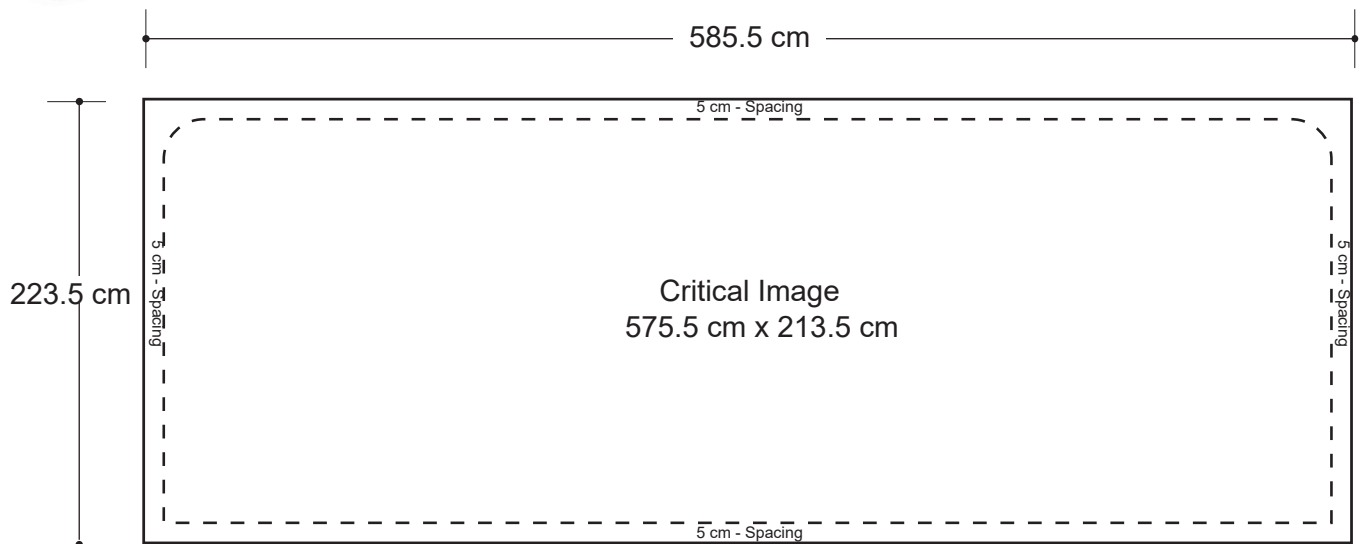

# 20ft Straight - Fabric Wall Flex II

## Graphic Specifications

- 100 dpi
- CMYK
- Actual Size
- JPEG/TIFF File

### Safe Area Spacing

Critical images, such as text or non-background images, are **NOT** to be placed within the specified spacing on the edges. However, your artwork may allow non-critical images, such as background colours and images, bleed to the edges.