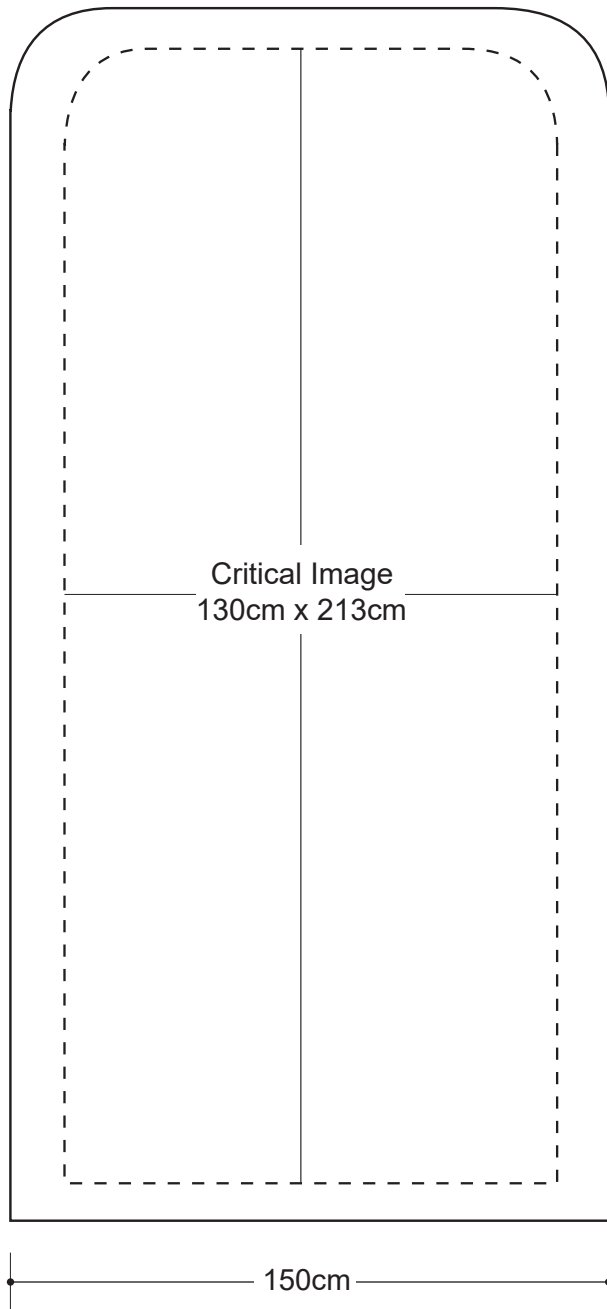

# Fabric Stand-OB 5ft x 7.5ft

## Graphic Specifications

Top corners will be rounded

- 100 dpi
- CMYK
- Actual Size
- JPEG/TIFF file

### Safe Area Spacing

Critical images, such as text or non-background images, are **NOT** to be placed within the specified spacing of the edges. However, your artwork may allow non-critical images, such as background colour and images, bleed to the edges.