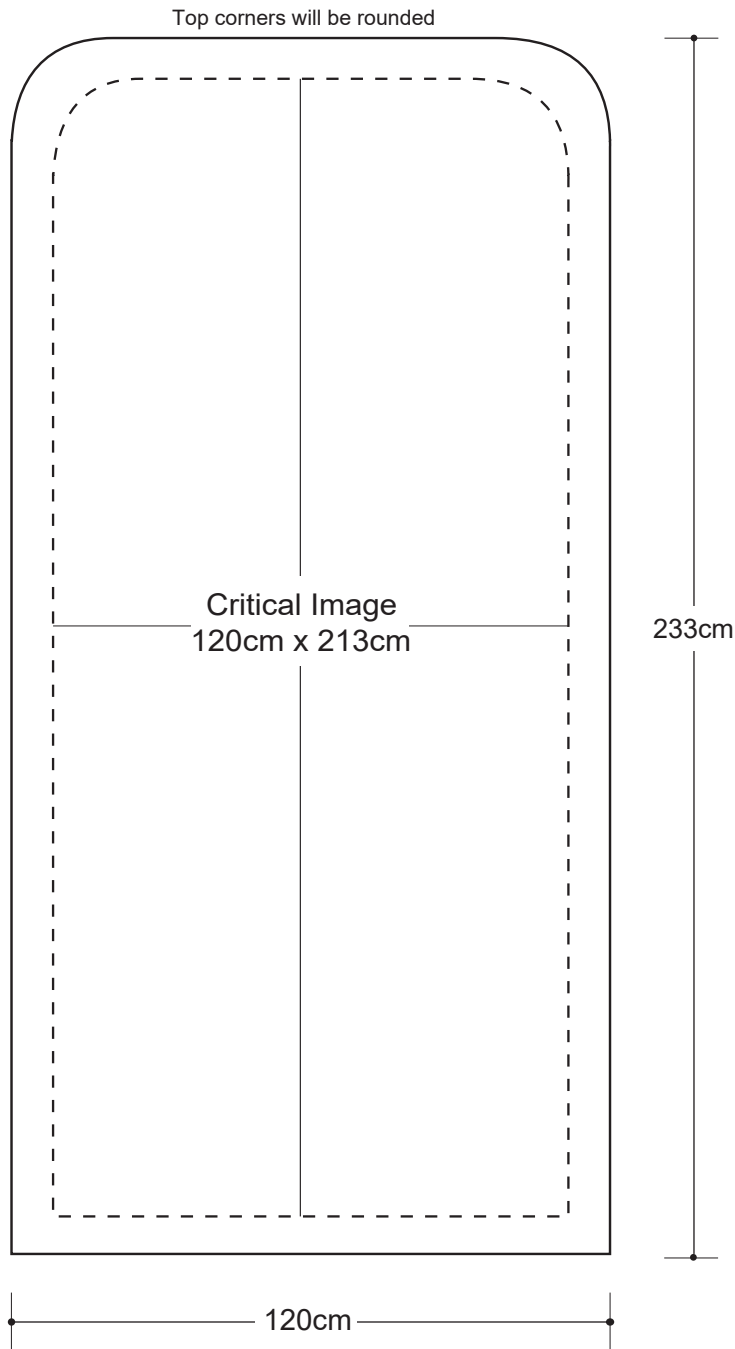

Fabric Stand-OB 4ft x 7.5ft

Graphic Specifications

- 100 dpi
- CMYK
- Actual Size
- JPEG/TIFF file

Safe Area Spacing

Critical images, such as text or non-background images, are **NOT** to be placed within the specified spacing of the edges. However, your artwork may allow non-critical images, such as background colour and images, bleed to the edges.

*Design Tips:

Limit Gradient Effects

We don't suggest you to use any gradient effect because when you look closely to the print, you will see transition lines. If you really need to use it, our acceptance level is looking from 2 meters away, the transition lines would be barely visible. Please contact us for further clarification.