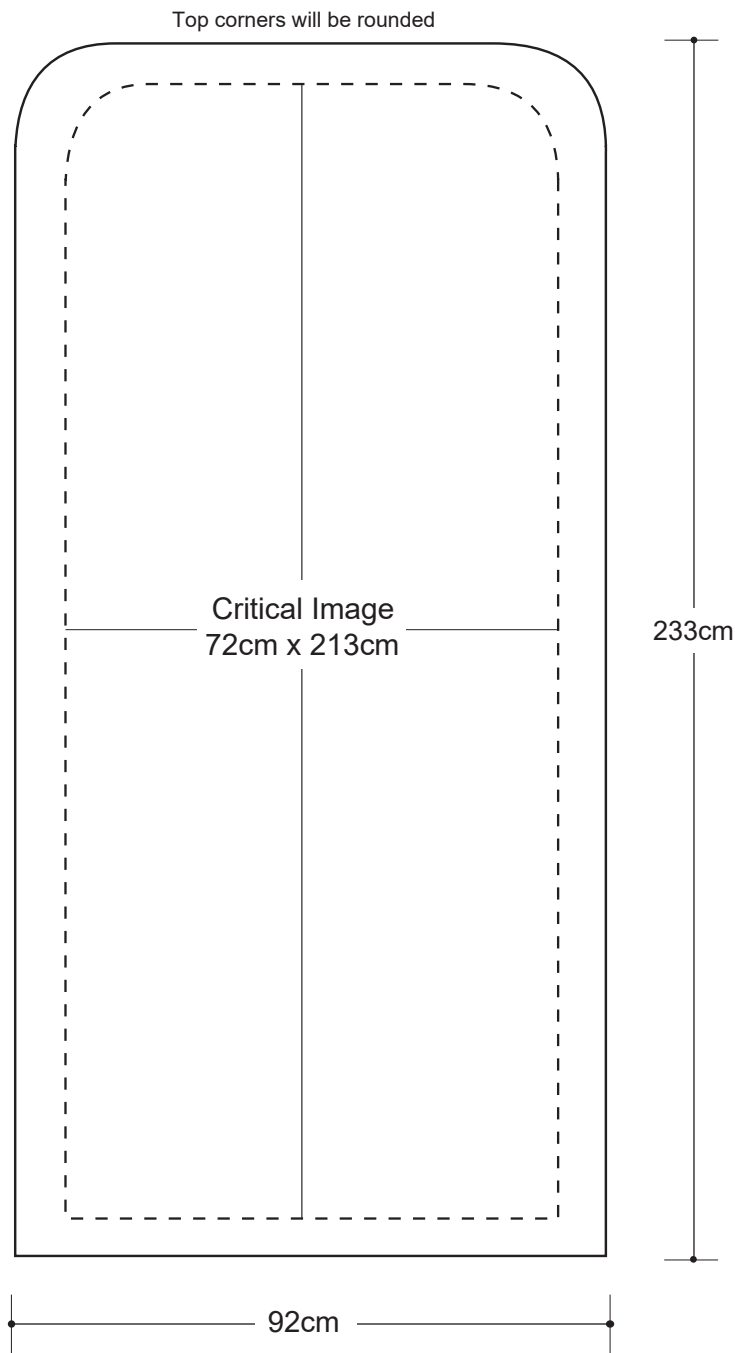

# Fabric Stand-OB 3ft x 7.5ft

## Graphic Specifications

- 100 dpi
- CMYK
- Actual Size
- JPEG/TIFF file

**Safe Area Spacing**

Critical images, such as text or non-background images, are **NOT** to be placed within the specified spacing of the edges. However, your artwork may allow non-critical images, such as background colour and images, bleed to the edges.

### \*Design Tips:

#### Limit Gradient Effects

We don't suggest you to use any gradient effect because when you look closely to the print, you will see transition lines. If you really need to use it, our acceptance level is looking from 2 meters away, the transition lines would be barely visible. Please contact us for further clarification.