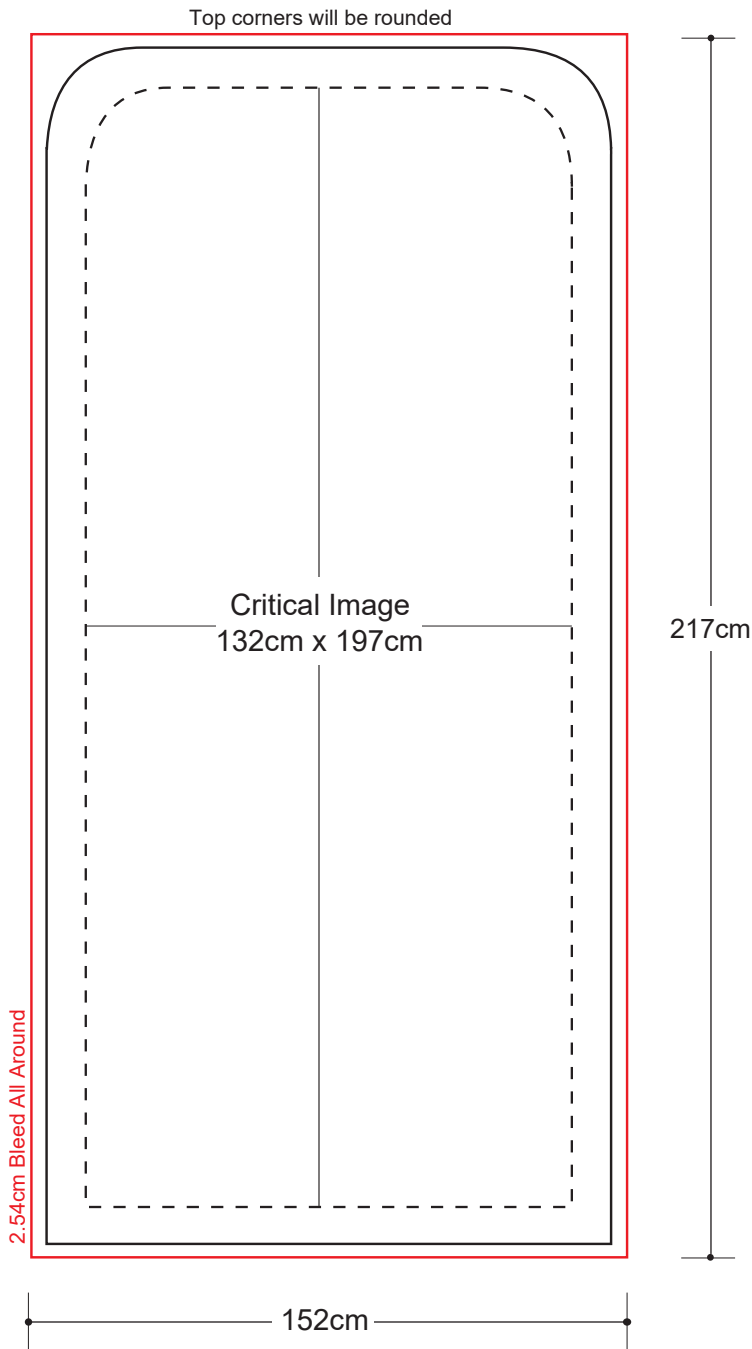

Fabric Stand 5ft x 7.5ft

Graphic Specifications

- 100 dpi
- CMYK
- Actual Size
- JPEG/TIFF file

Safe Area Spacing

Critical images, such as text or non-background images, are **NOT** to be placed within the specified spacing of the edges. However, your artwork may allow non-critical images, such as background colour and images, bleed to the edges.

*Design Tips:

Limit Gradient Effects

We don't suggest you to use any gradient effect because when you look closely to the print, you will see transition lines. If you really need to use it, our acceptance level is looking from 2 meters away, the transition lines would be barely visible. Please contact us for further clarification.