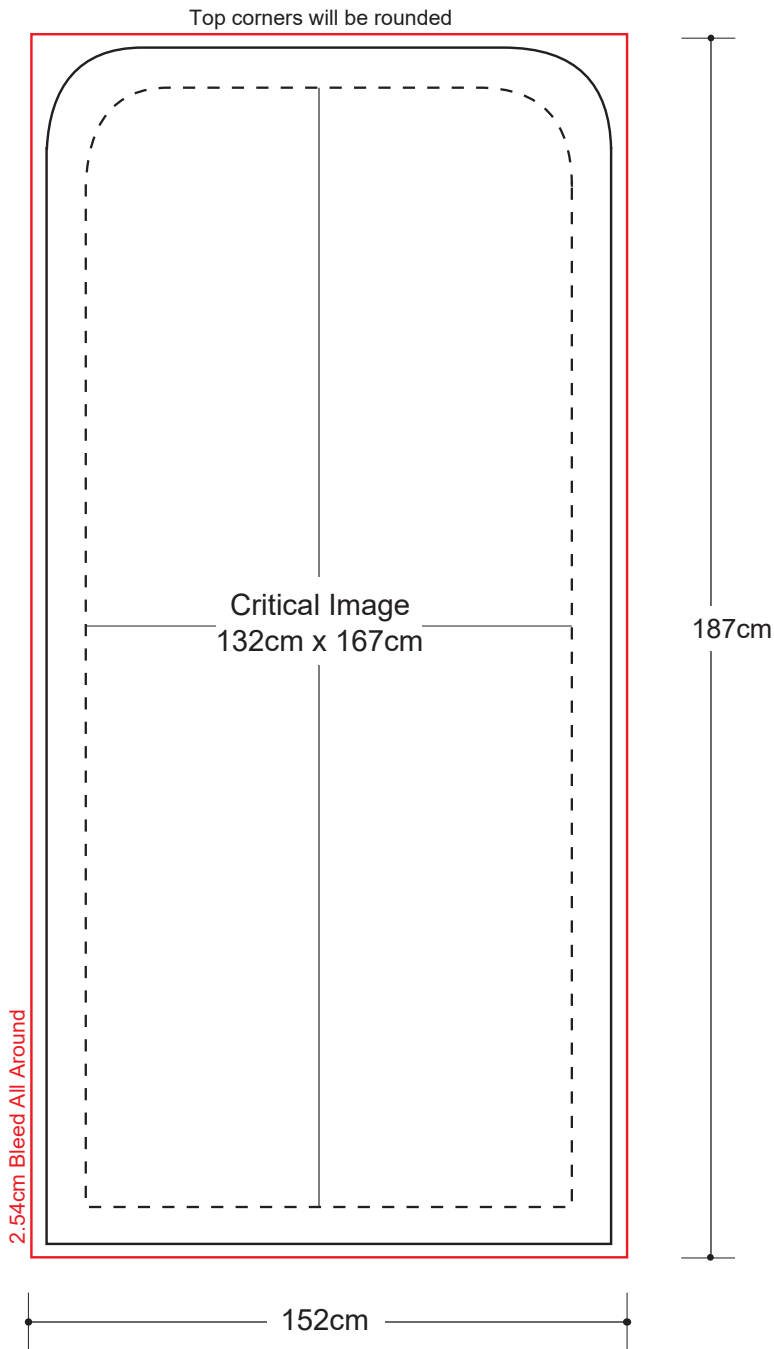

Fabric Stand 5ft x 6.5ft

Graphic Specifications

- 100 dpi
- CMYK
- Actual Size
- JPEG/TIFF file

Safe Area Spacing

Critical images, such as text or non-background images, are **NOT** to be placed within the specified spacing of the edges. However, your artwork may allow non-critical images, such as background colour and images, bleed to the edges.

*Design Tips:

Limit Gradient Effects

We don't suggest you to use any gradient effect because when you look closely to the print, you will see transition lines. If you really need to use it, our acceptance level is looking from 2 meters away, the transition lines would be barely visible. Please contact us for further clarification.