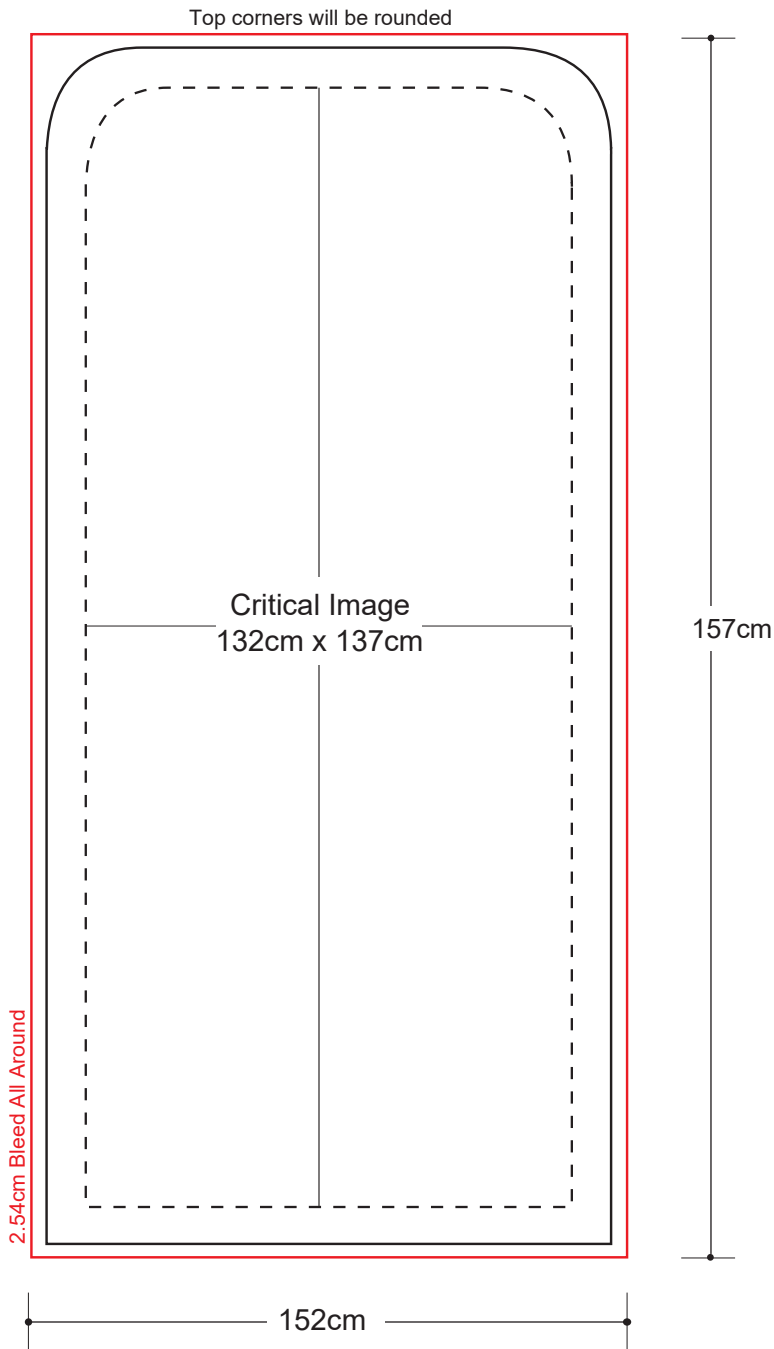

# Fabric Stand 5ft x 5.5ft

## Graphic Specifications

- 100 dpi
- CMYK
- Actual Size
- JPEG/TIFF file

### Safe Area Spacing

Critical images, such as text or non-background images, are **NOT** to be placed within the specified spacing of the edges. However, your artwork may allow non-critical images, such as background colour and images, bleed to the edges.

#### Limit Gradient Effects

We don't suggest you to use any gradient effect because when you look closely to the print, you will see transition lines. If you really need to use it, our acceptance level is looking from 2 meters away, the transition lines would be barely visible. Please contact us for further clarification.