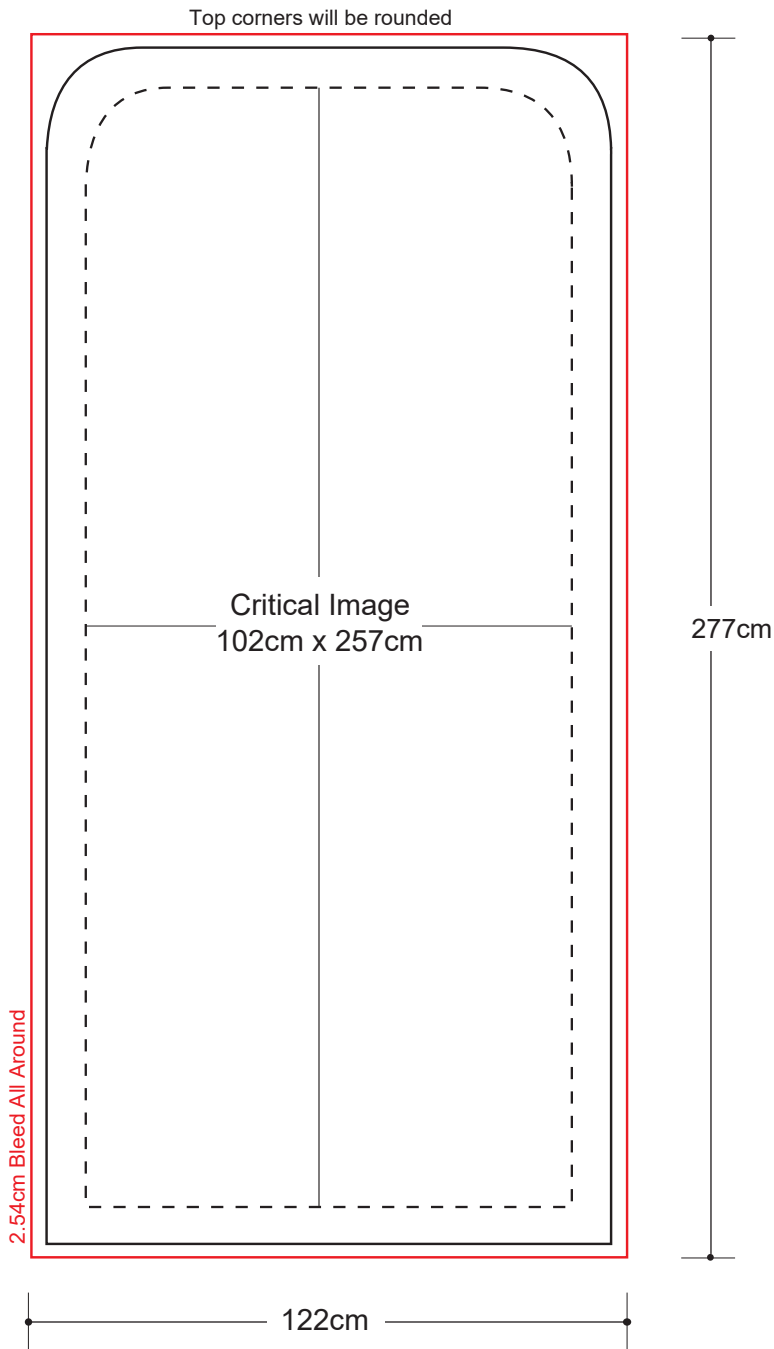

# Fabric Stand 4ft x 9.5ft

## Graphic Specifications

- 100 dpi
- CMYK
- Actual Size
- JPEG/TIFF file

### Safe Area Spacing

Critical images, such as text or non-background images, are **NOT** to be placed within the specified spacing of the edges. However, your artwork may allow non-critical images, such as background colour and images, bleed to the edges.