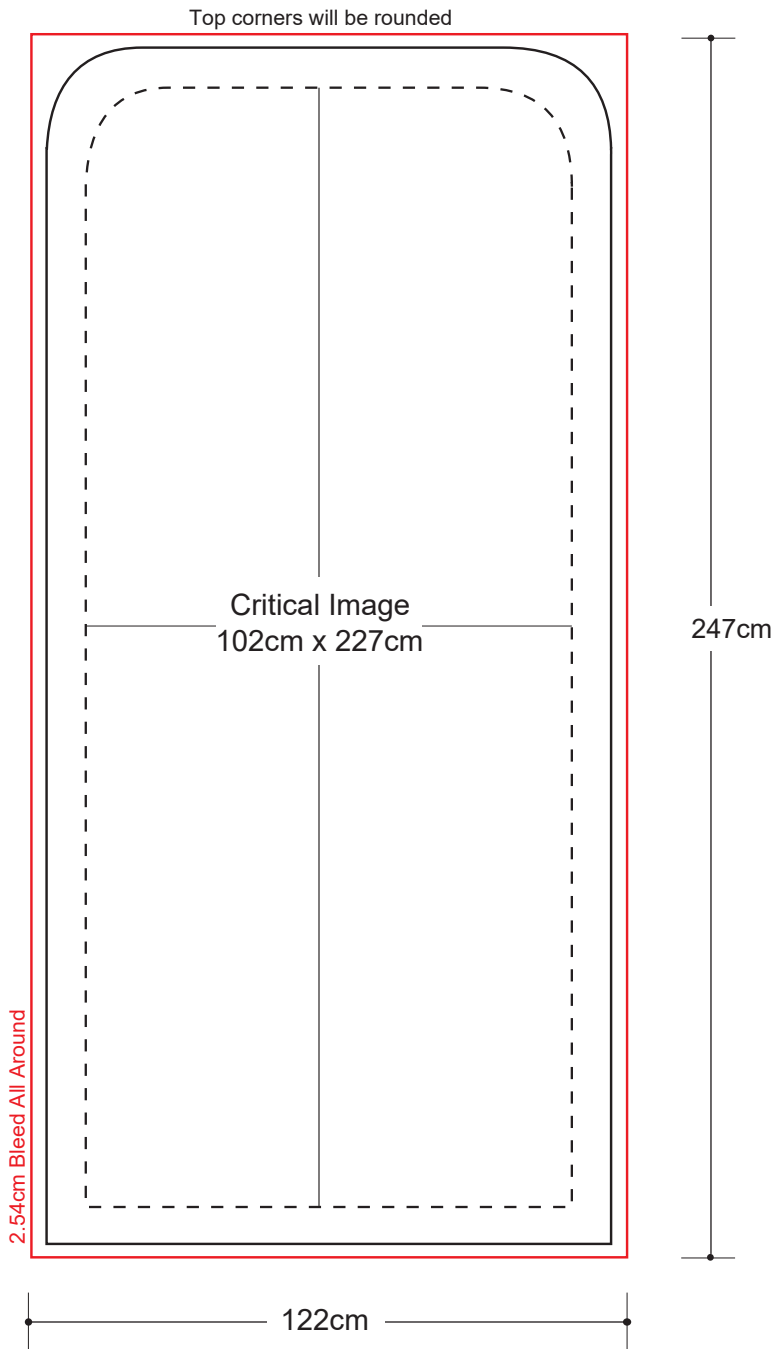

Fabric Stand 4ft x 8.5ft

Graphic Specifications

- 100 dpi
- CMYK
- Actual Size
- JPEG/TIFF file

Safe Area Spacing

Critical images, such as text or non-background images, are **NOT** to be placed within the specified spacing of the edges. However, your artwork may allow non-critical images, such as background colour and images, bleed to the edges.

*Design Tips:

Limit Gradient Effects

We don't suggest you to use any gradient effect because when you look closely to the print, you will see transition lines. If you really need to use it, our acceptance level is looking from 2 meters away, the transition lines would be barely visible. Please contact us for further clarification.