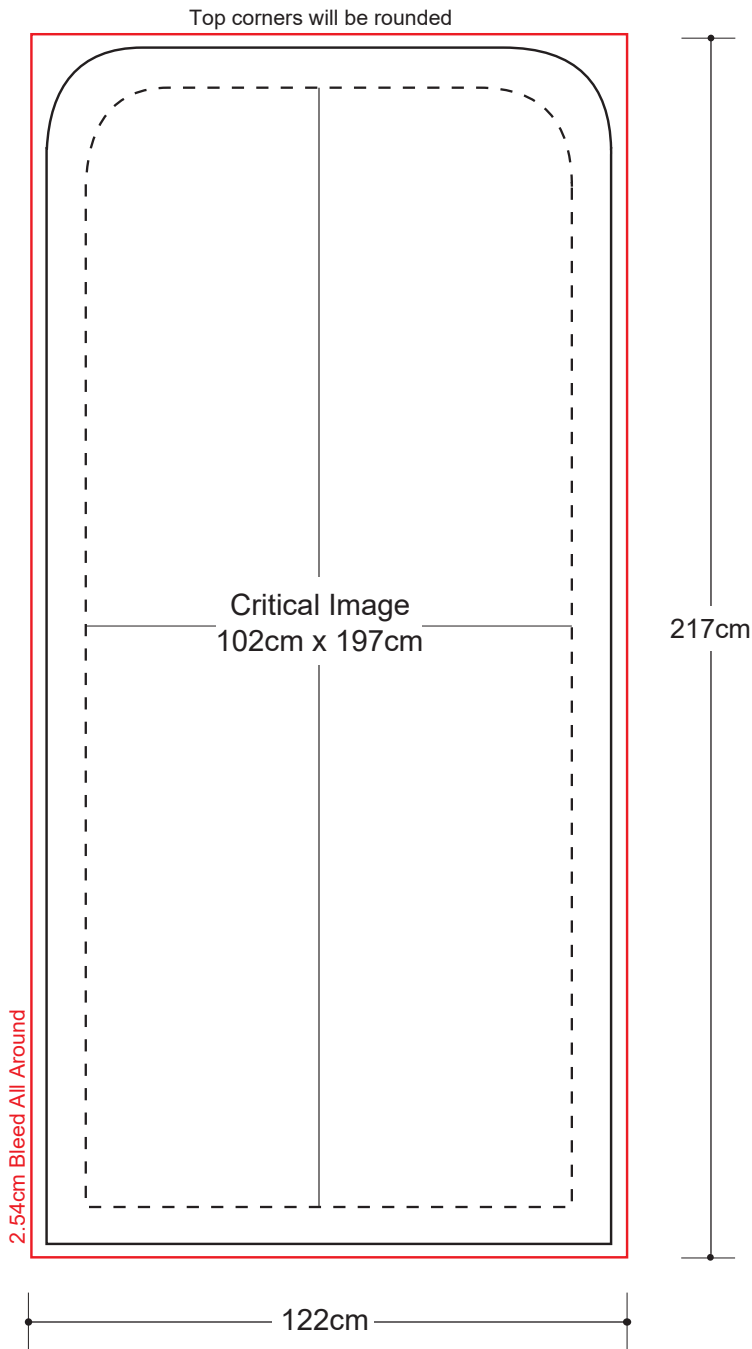

Fabric Stand 4ft x 7.5ft

Graphic Specifications

- 100 dpi
- CMYK
- Actual Size
- JPEG/TIFF file

Safe Area Spacing

Critical images, such as text or non-background images, are **NOT** to be placed within the specified spacing of the edges. However, your artwork may allow non-critical images, such as background colour and images, bleed to the edges.

*Design Tips:

Limit Gradient Effects

We don't suggest you to use any gradient effect because when you look closely to the print, you will see transition lines. If you really need to use it, our acceptance level is looking from 2 meters away, the transition lines would be barely visible. Please contact us for further clarification.