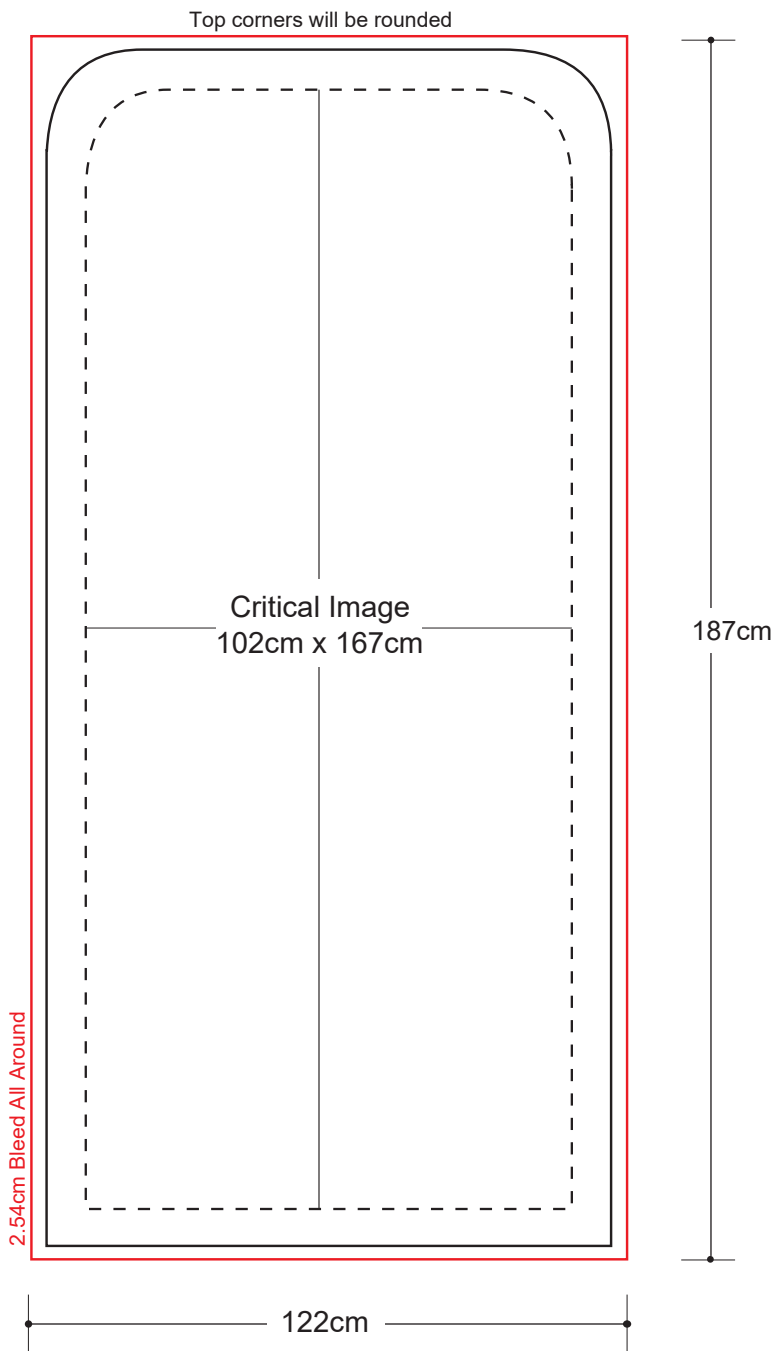

Fabric Stand 4ft x 6.5ft

Graphic Specifications

- 100 dpi
- CMYK
- Actual Size
- JPEG/TIFF file

Safe Area Spacing

Critical images, such as text or non-background images, are **NOT** to be placed within the specified spacing of the edges. However, your artwork may allow non-critical images, such as background colour and images, bleed to the edges.

*Design Tips:

Limit Gradient Effects

We don't suggest you to use any gradient effect because when you look closely to the print, you will see transition lines. If you really need to use it, our acceptance level is looking from 2 meters away, the transition lines would be barely visible. Please contact us for further clarification.