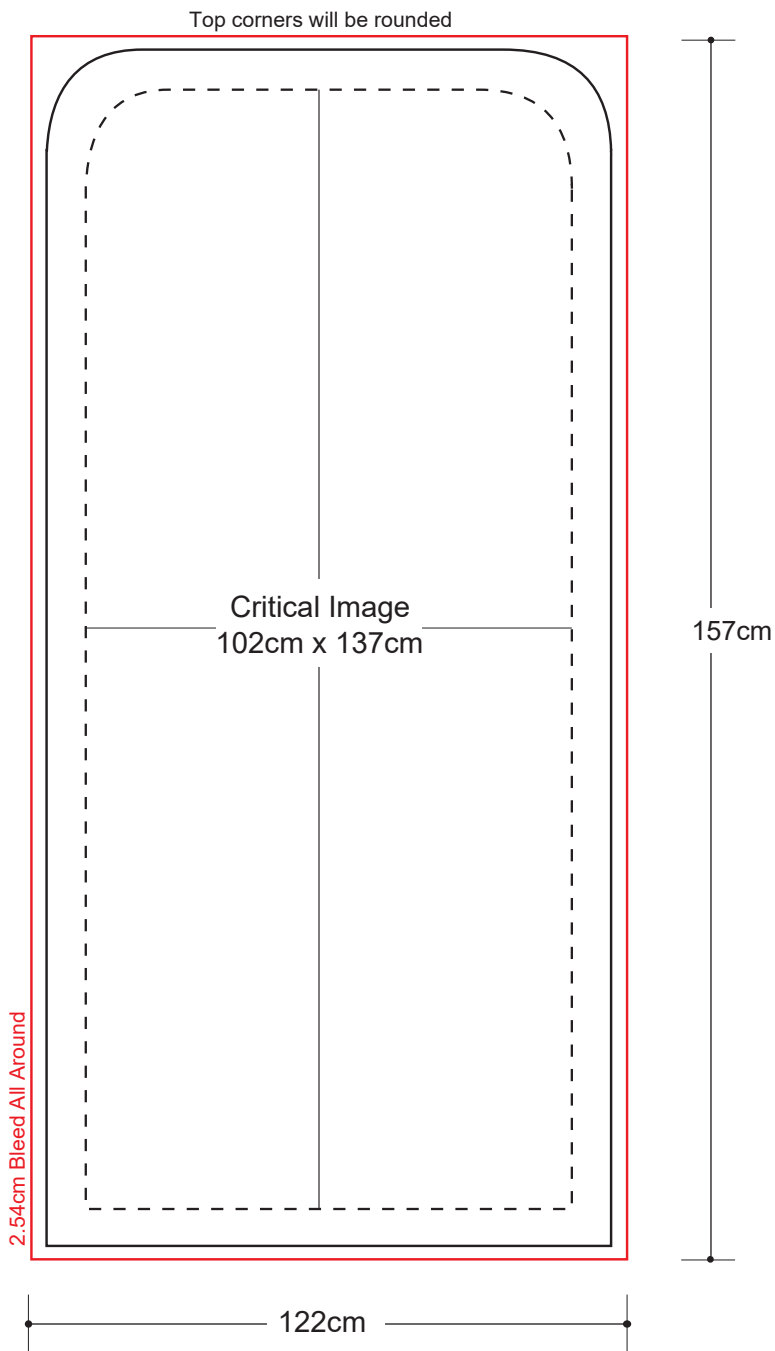

# Fabric Stand 4ft x 5.5ft

## Graphic Specifications

- 100 dpi
- CMYK
- Actual Size
- JPEG/TIFF file

### Safe Area Spacing

Critical images, such as text or non-background images, are **NOT** to be placed within the specified spacing of the edges. However, your artwork may allow non-critical images, such as background colour and images, bleed to the edges.