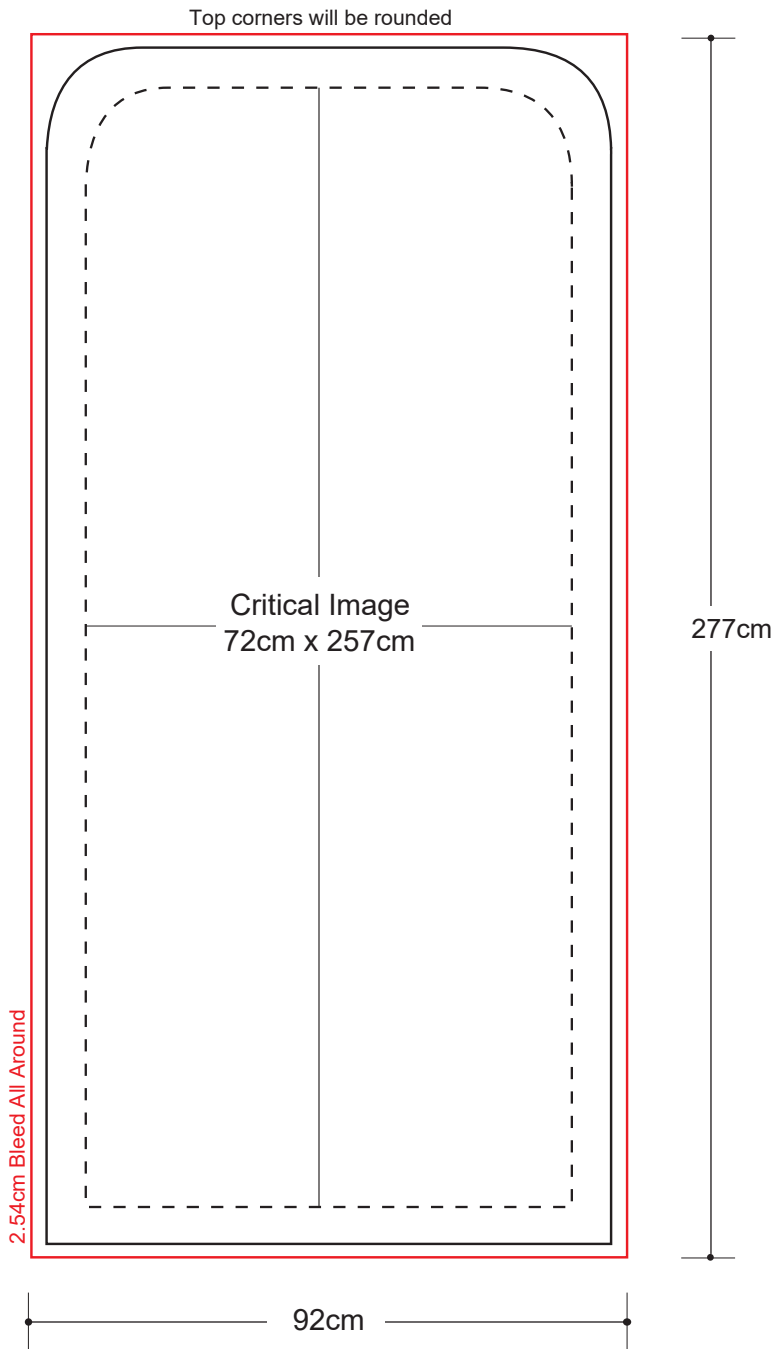

Fabric Stand 3ft x 9.5ft

Graphic Specifications

- 100 dpi
- CMYK
- Actual Size
- JPEG/TIFF file

Safe Area Spacing

Critical images, such as text or non-background images, are **NOT** to be placed within the specified spacing of the edges. However, your artwork may allow non-critical images, such as background colour and images, bleed to the edges.

*Design Tips:

Limit Gradient Effects

We don't suggest you to use any gradient effect because when you look closely to the print, you will see transition lines. If you really need to use it, our acceptance level is looking from 2 meters away, the transition lines would be barely visible. Please contact us for further clarification.