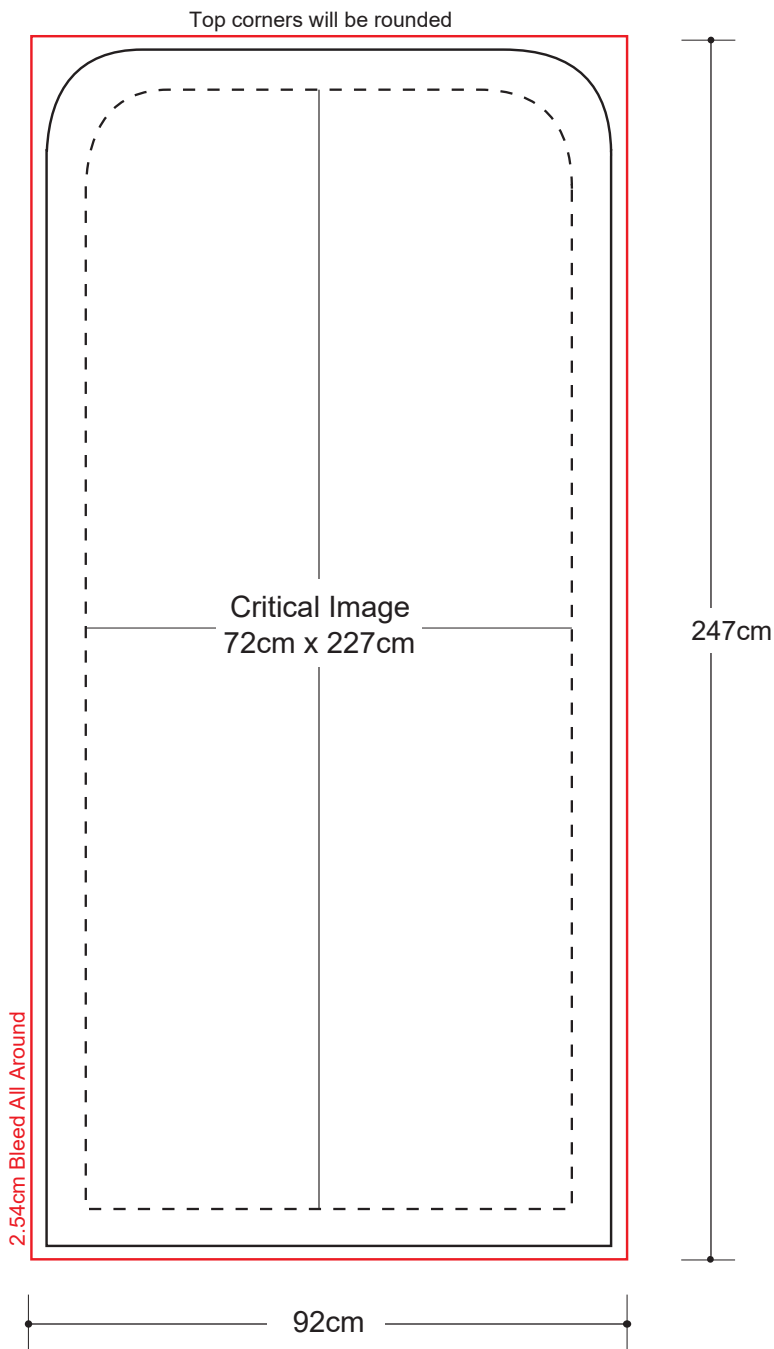

Fabric Stand 3ft x 8.5ft

Graphic Specifications

- 100 dpi
- CMYK
- Actual Size
- JPEG/TIFF file

Safe Area Spacing

Critical images, such as text or non-background images, are **NOT** to be placed within the specified spacing of the edges. However, your artwork may allow non-critical images, such as background colour and images, bleed to the edges.

*Design Tips:

Limit Gradient Effects

We don't suggest you to use any gradient effect because when you look closely to the print, you will see transition lines. If you really need to use it, our acceptance level is looking from 2 meters away, the transition lines would be barely visible. Please contact us for further clarification.