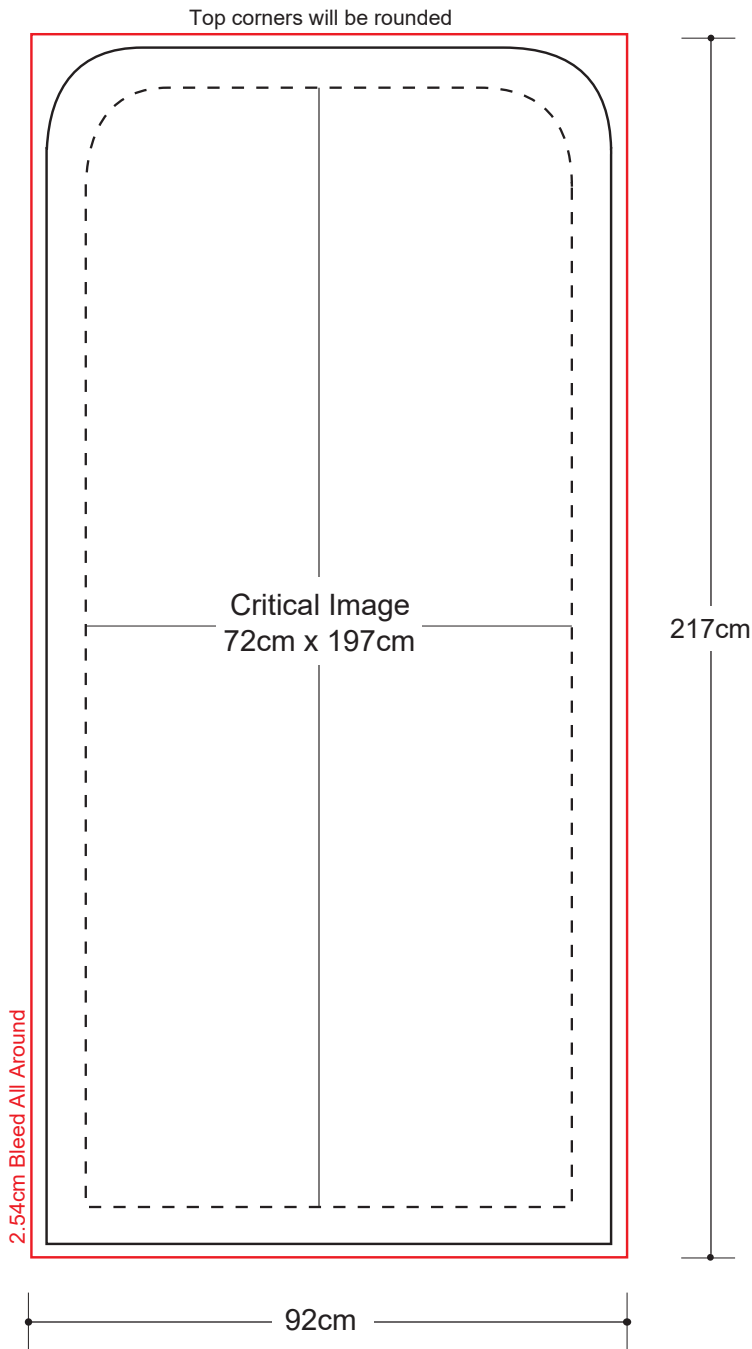

Fabric Stand 3ft x 7.5ft

Graphic Specifications

- 100 dpi
- CMYK
- Actual Size
- JPEG/TIFF file

Safe Area Spacing

Critical images, such as text or non-background images, are **NOT** to be placed within the specified spacing of the edges. However, your artwork may allow non-critical images, such as background colour and images, bleed to the edges.

*Design Tips:

Limit Gradient Effects

We don't suggest you to use any gradient effect because when you look closely to the print, you will see transition lines. If you really need to use it, our acceptance level is looking from 2 meters away, the transition lines would be barely visible. Please contact us for further clarification.