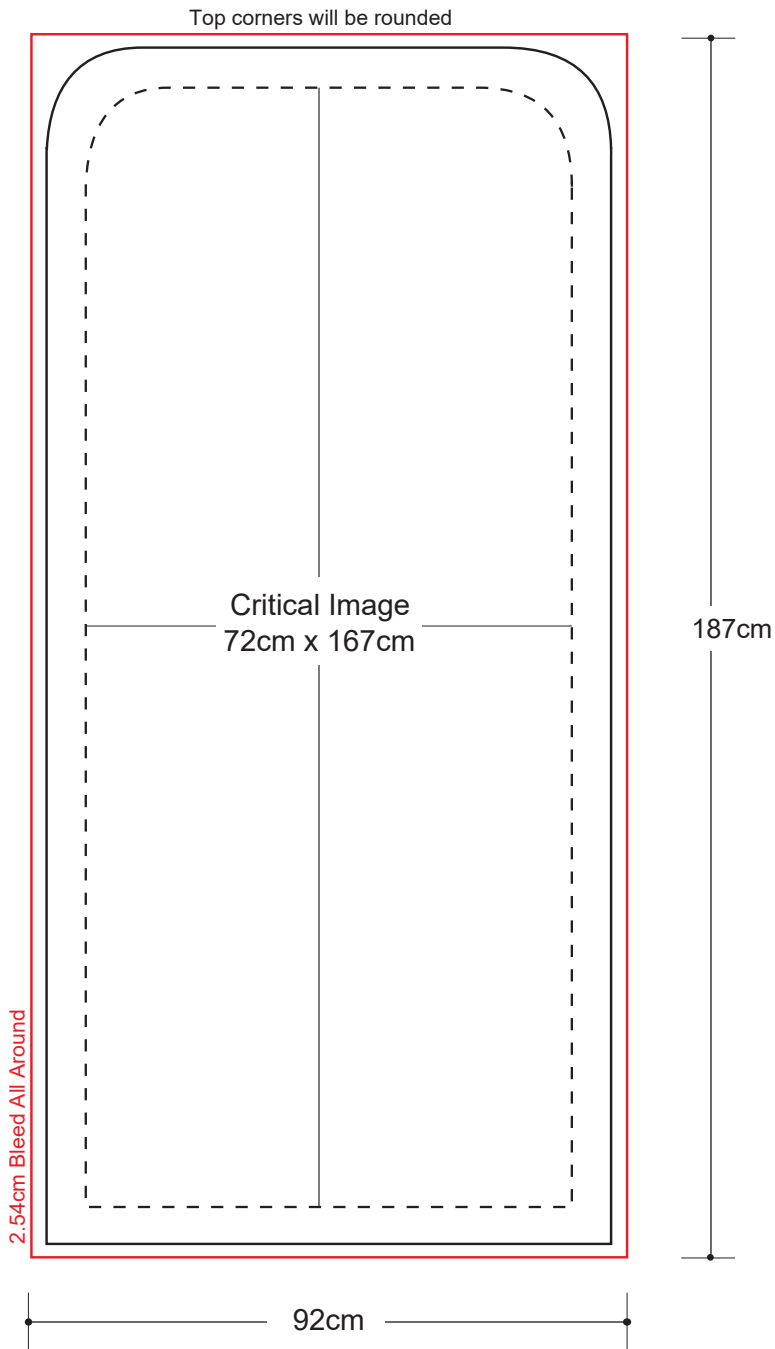

# Fabric Stand 3ft x 6.5ft

## Graphic Specifications

- 100 dpi
- CMYK
- Actual Size
- JPEG/TIFF file

### Safe Area Spacing

Critical images, such as text or non-background images, are **NOT** to be placed within the specified spacing of the edges. However, your artwork may allow non-critical images, such as background colour and images, bleed to the edges.

#### Limit Gradient Effects

We don't suggest you to use any gradient effect because when you look closely to the print, you will see transition lines. If you really need to use it, our acceptance level is looking from 2 meters away, the transition lines would be barely visible. Please contact us for further clarification.