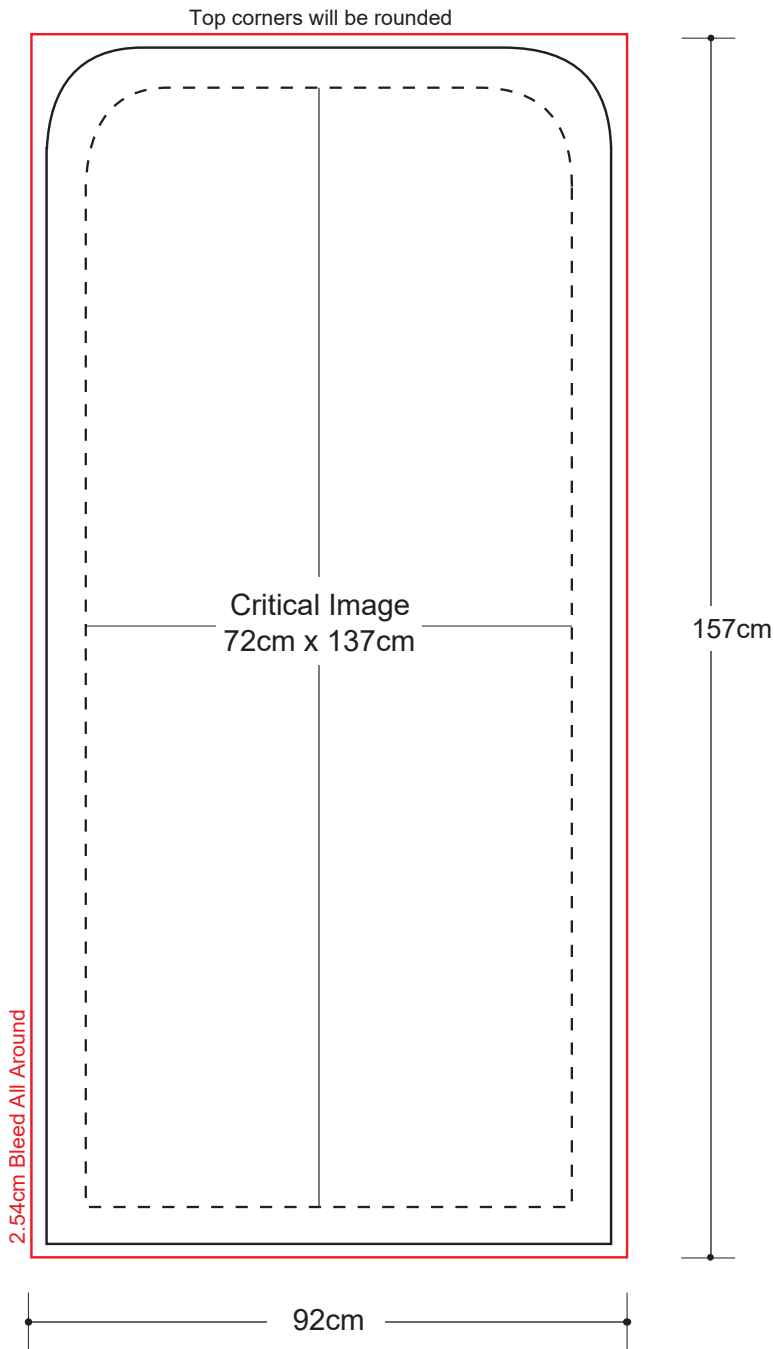

Fabric Stand 3ft x 5.5ft

Graphic Specifications

- 100 dpi
- CMYK
- Actual Size
- JPEG/TIFF file

Safe Area Spacing

Critical images, such as text or non-background images, are **NOT** to be placed within the specified spacing of the edges. However, your artwork may allow non-critical images, such as background colour and images, bleed to the edges.

*Design Tips:

Limit Gradient Effects

We don't suggest you to use any gradient effect because when you look closely to the print, you will see transition lines. If you really need to use it, our acceptance level is looking from 2 meters away, the transition lines would be barely visible. Please contact us for further clarification.