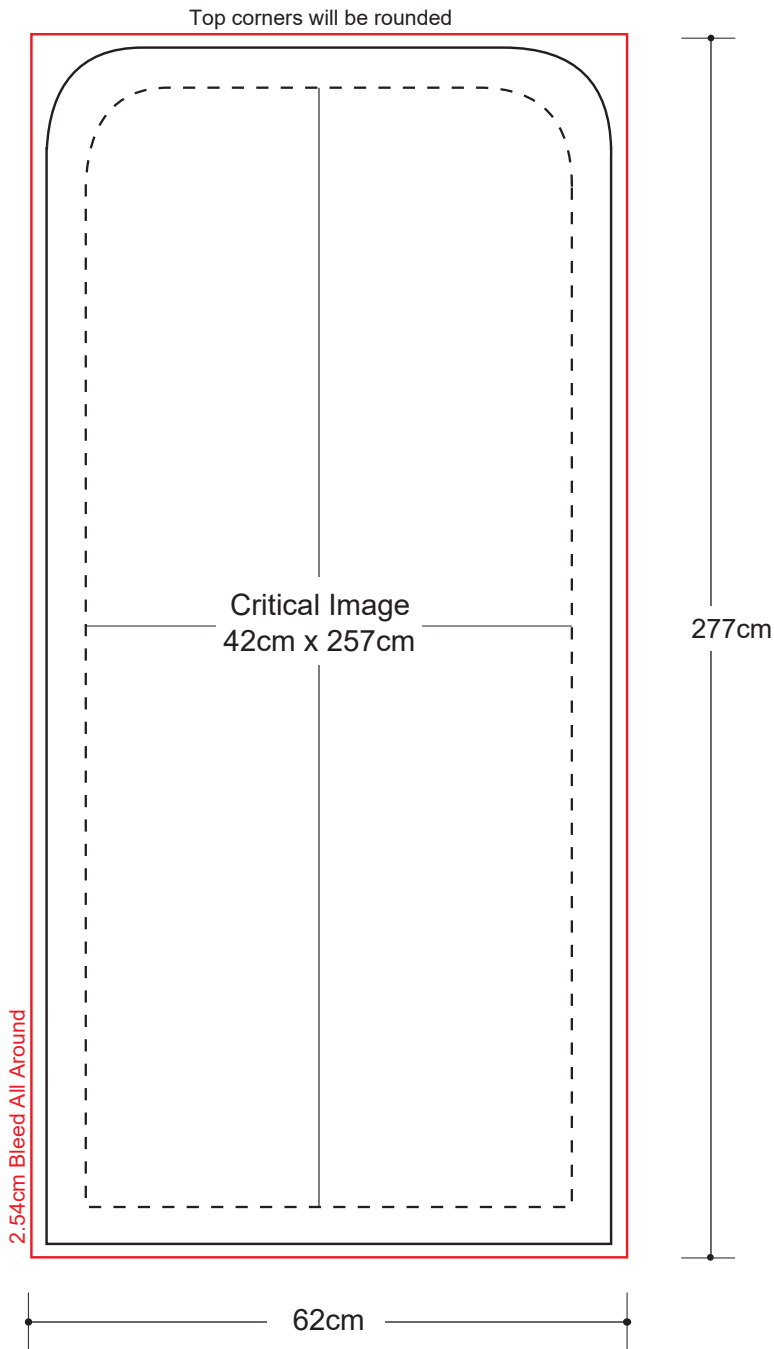

Fabric Stand 2ft x 9.5ft

Graphic Specifications

- 100 dpi
- CMYK
- Actual Size
- JPEG/TIFF file

Safe Area Spacing

Critical images, such as text or non-background images, are **NOT** to be placed within the specified spacing of the edges. However, your artwork may allow non-critical images, such as background colour and images, bleed to the edges.

*Design Tips:

Limit Gradient Effects

We don't suggest you to use any gradient effect because when you look closely to the print, you will see transition lines. If you really need to use it, our acceptance level is looking from 2 meters away, the transition lines would be barely visible. Please contact us for further clarification.