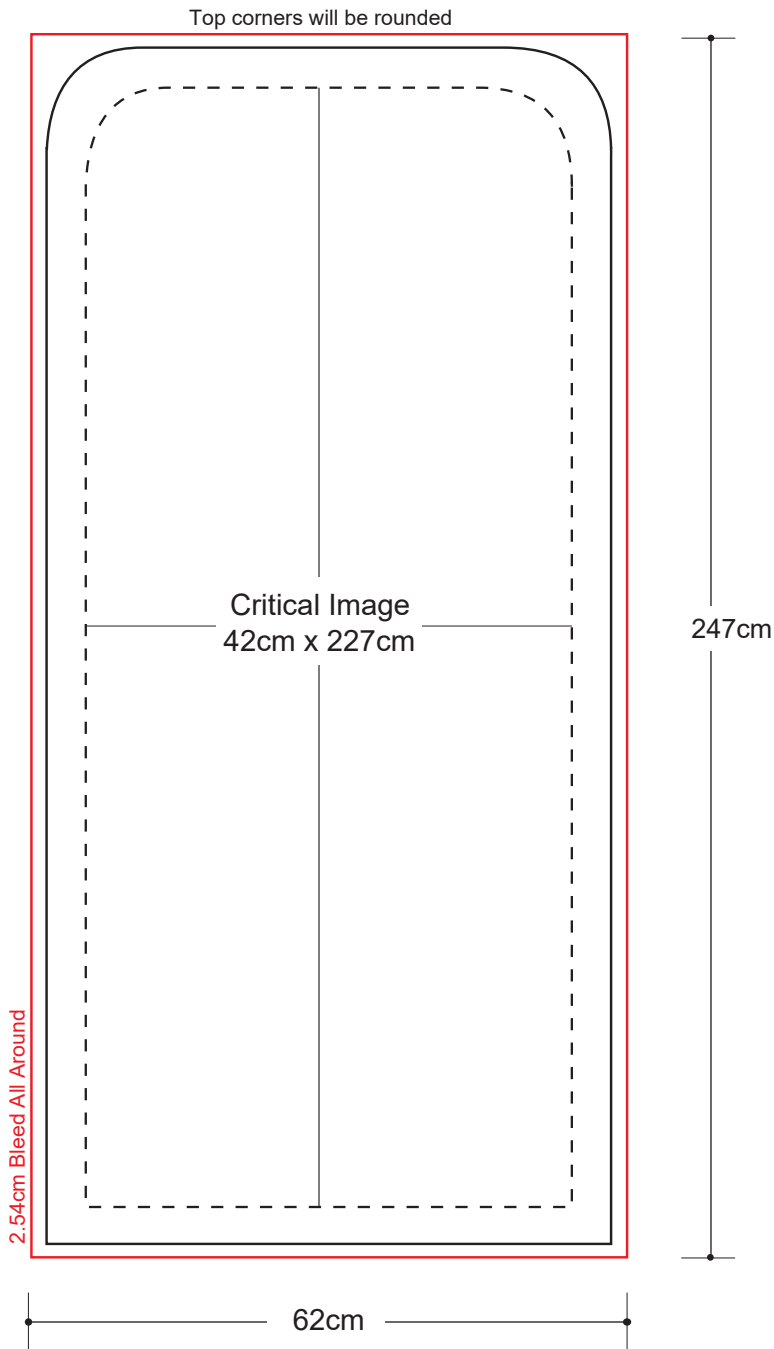

Fabric Stand 2ft x 8.5ft

Graphic Specifications

- 100 dpi
- CMYK
- Actual Size
- JPEG/TIFF file

Safe Area Spacing

Critical images, such as text or non-background images, are **NOT** to be placed within the specified spacing of the edges. However, your artwork may allow non-critical images, such as background colour and images, bleed to the edges.

*Design Tips:

Limit Gradient Effects

We don't suggest you to use any gradient effect because when you look closely to the print, you will see transition lines. If you really need to use it, our acceptance level is looking from 2 meters away, the transition lines would be barely visible. Please contact us for further clarification.