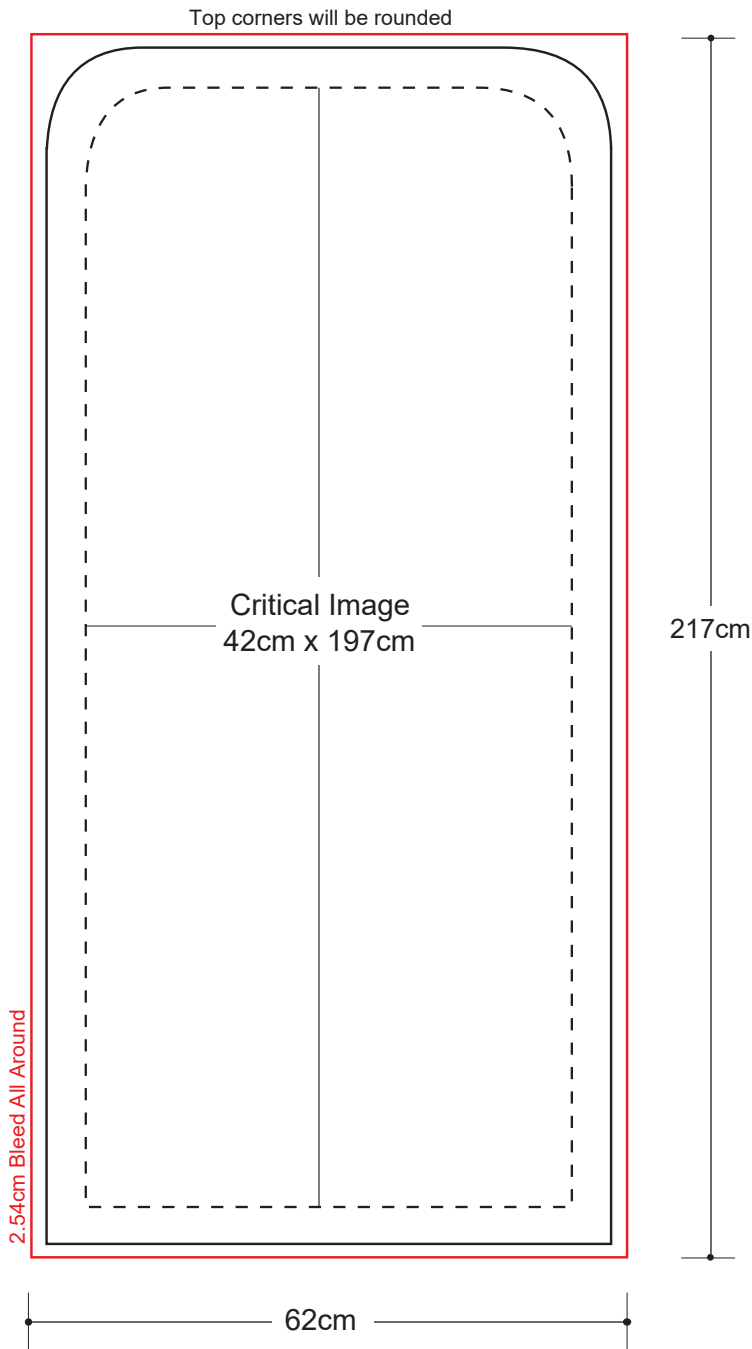

# Fabric Stand 2ft x 7.5ft

## Graphic Specifications

- 100 dpi
- CMYK
- Actual Size
- JPEG/TIFF file

### Safe Area Spacing

Critical images, such as text or non-background images, are **NOT** to be placed within the specified spacing of the edges. However, your artwork may allow non-critical images, such as background colour and images, bleed to the edges.

#### Limit Gradient Effects

We don't suggest you to use any gradient effect because when you look closely to the print, you will see transition lines. If you really need to use it, our acceptance level is looking from 2 meters away, the transition lines would be barely visible. Please contact us for further clarification.