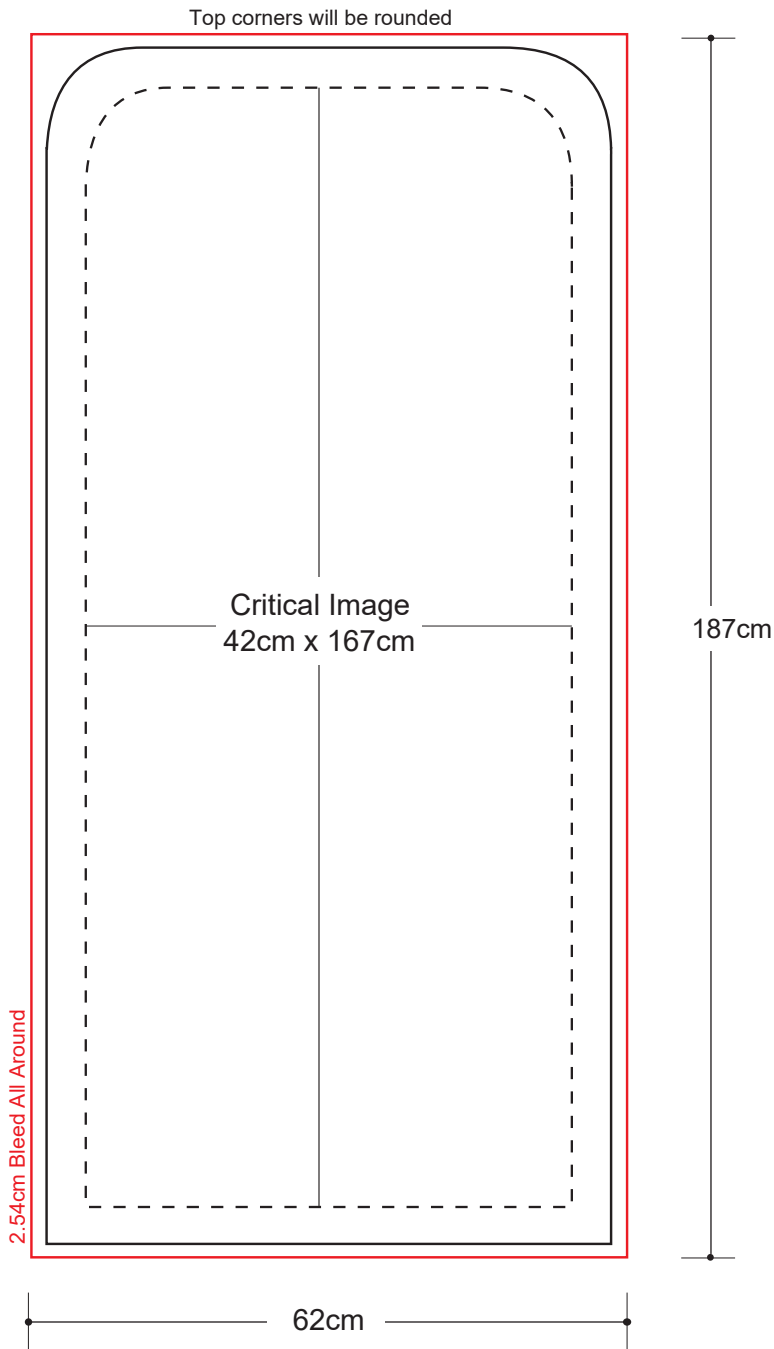

Fabric Stand 2ft x 6.5ft

Graphic Specifications

- 100 dpi
- CMYK
- Actual Size
- JPEG/TIFF file

Safe Area Spacing

Critical images, such as text or non-background images, are **NOT** to be placed within the specified spacing of the edges. However, your artwork may allow non-critical images, such as background colour and images, bleed to the edges.

*Design Tips:

Limit Gradient Effects

We don't suggest you to use any gradient effect because when you look closely to the print, you will see transition lines. If you really need to use it, our acceptance level is looking from 2 meters away, the transition lines would be barely visible. Please contact us for further clarification.