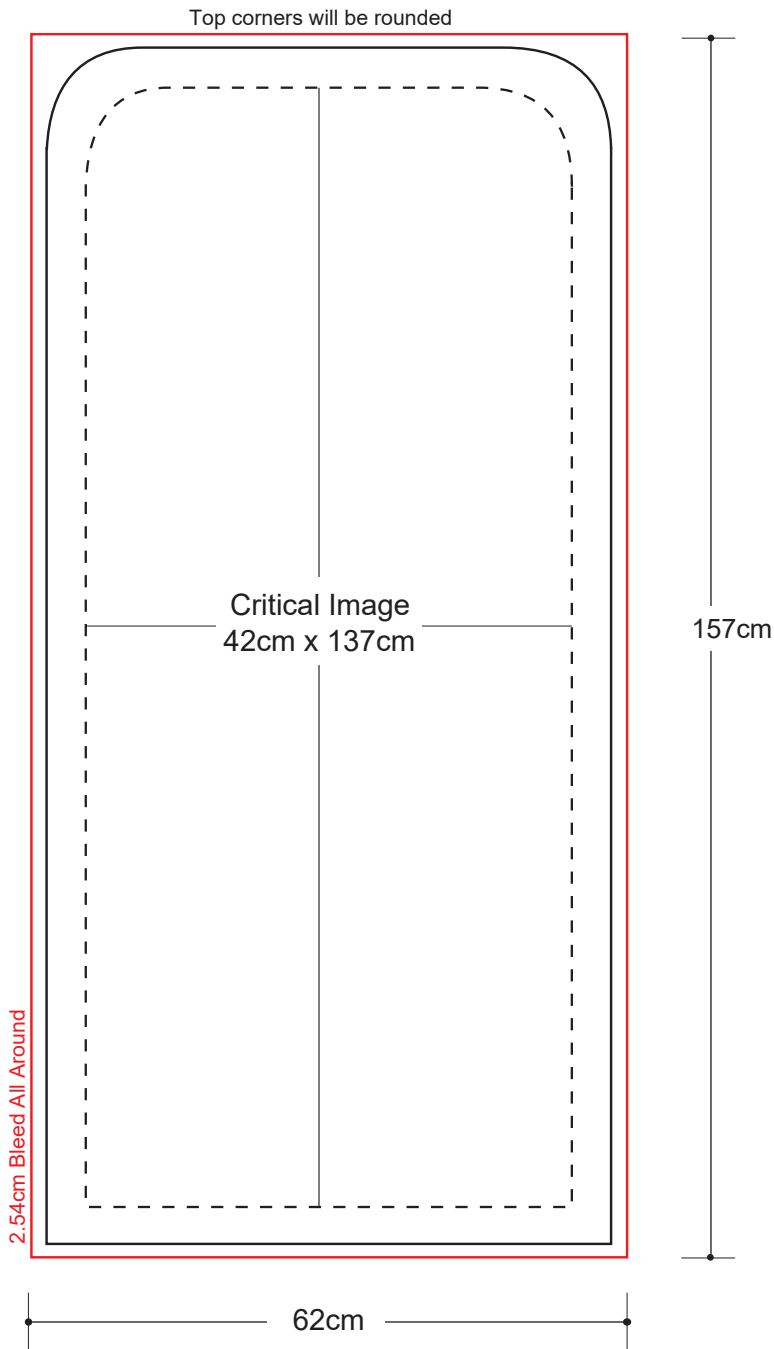

# Fabric Stand 2ft x 5.5ft

## Graphic Specifications

- 100 dpi
- CMYK
- Actual Size
- JPEG/TIFF file

### Safe Area Spacing

Critical images, such as text or non-background images, are **NOT** to be placed within the specified spacing of the edges. However, your artwork may allow non-critical images, such as background colour and images, bleed to the edges.

#### Limit Gradient Effects

We don't suggest you to use any gradient effect because when you look closely to the print, you will see transition lines. If you really need to use it, our acceptance level is looking from 2 meters away, the transition lines would be barely visible. Please contact us for further clarification.