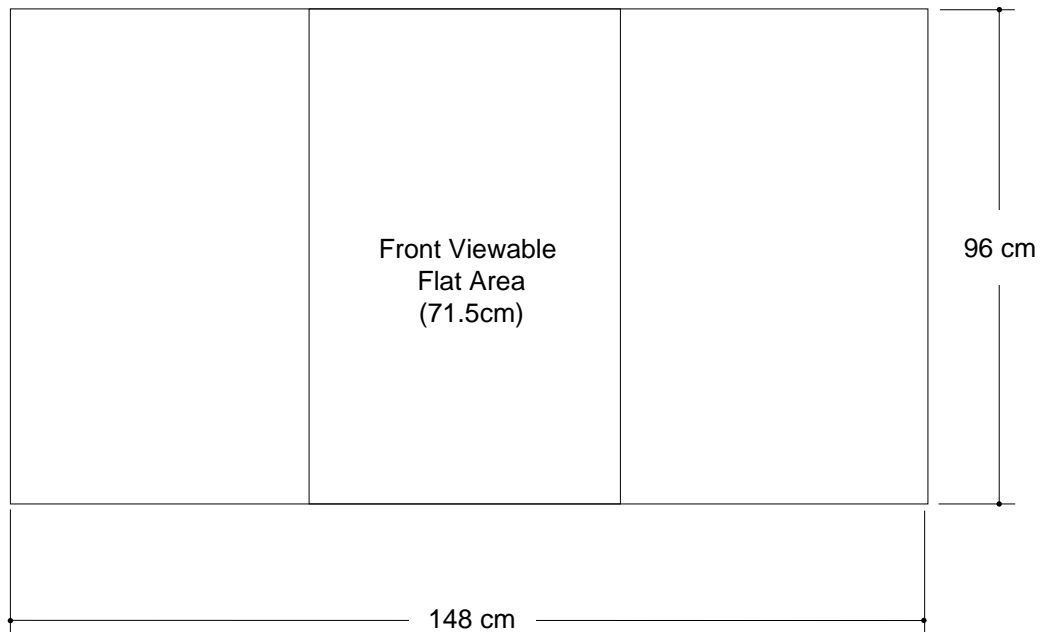

Solo Counter

Graphic Specifications

- 150 dpi
- CMYK
- Actual Size
- JPEG/TIFF file

*Design Tips:

Limit Gradient Effects

We don't suggest you to use any gradient effect because when you look closely to the print, you will see transition lines. If you really need to use it, our acceptance level is looking from 2 meters away, the transition lines would be barely visible. Please contact us for further clarification.