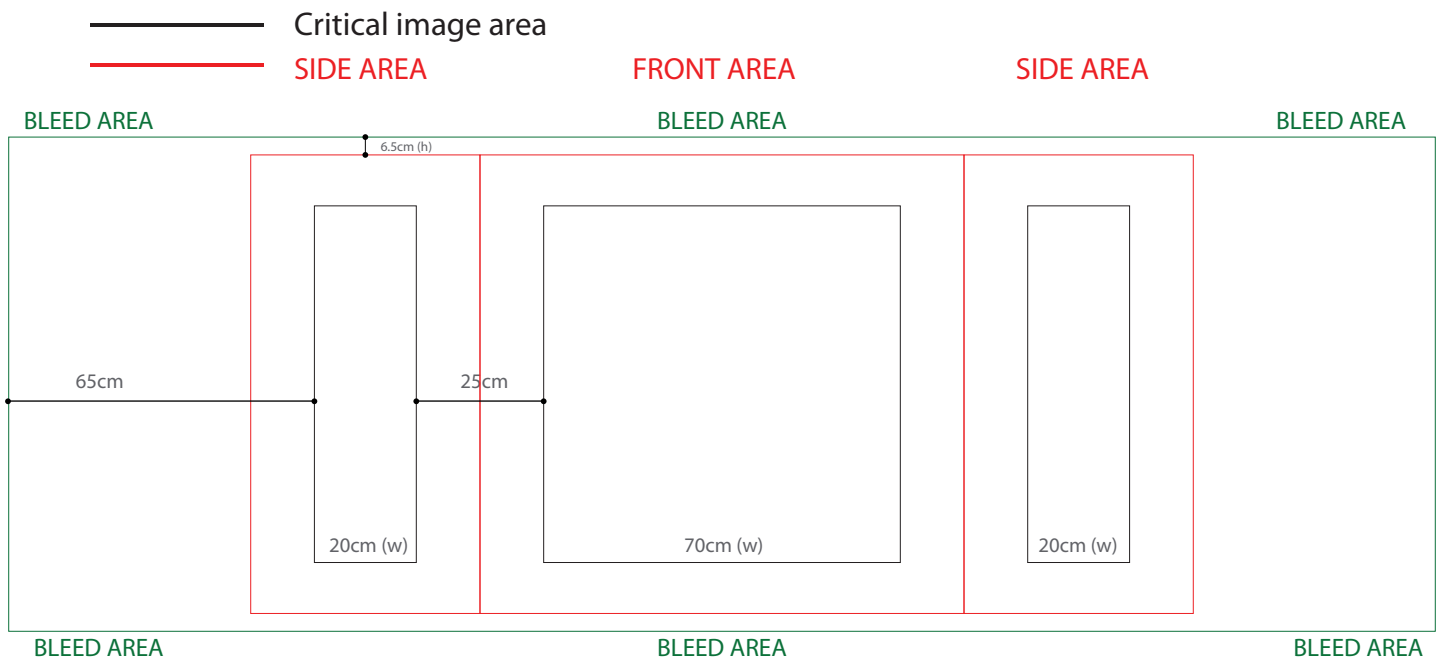

# Case to Podium - Podium Wrap

## Graphic Specifications

**Graphic Size**  
290cm (w) x 110cm (h)

- 100 dpi
- CMYK
- Actual Size
- JPEG/TIFF file

**Front Viewable Area**  
70cm (w) x 70cm (h)

**Side Viewable Area**  
20cm (w) x 70cm (h)

**\*Design Tips:**

**Limit Gradient Effects**

We don't suggest you to use any gradient effect because when you look closely to the print, you will see transition lines. If you really need to use it, our acceptance level is looking from 2 meters away, the transition lines would be barely visible. Please contact us for further clarification.