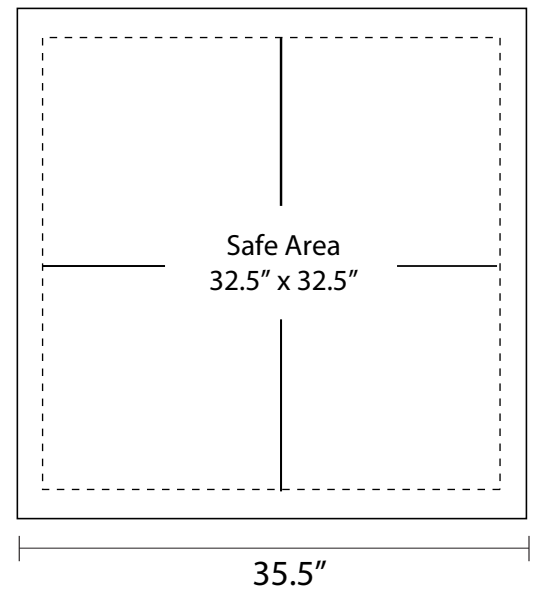

SEG Counter (Option1)

Graphic Specifications

150 dpi
CMYK
Actual Size
JPEG/TIFF file

Front/Back Panel (QTY2)

Side Panel (QTY2)

*Design Tips:

Limit Gradient Effects

We don't suggest you to use any gradient effect because when you look closely to the print, you will see transition lines. If you really need to use it, our acceptance level is looking from 2 meters away, the transition lines would be barely visible. Please contact us for further clarification.

SEG Counter (Option2)

Graphic Specifications

150 dpi
CMYK
Actual Size
JPEG/TIFF file

Front + Side Panels (QTY1)

Back Panel (QTY1)

*Design Tips:

Limit Gradient Effects

We don't suggest you to use any gradient effect because when you look closely to the print, you will see transition lines. If you really need to use it, our acceptance level is looking from 2 meters away, the transition lines would be barely visible. Please contact us for further clarification.