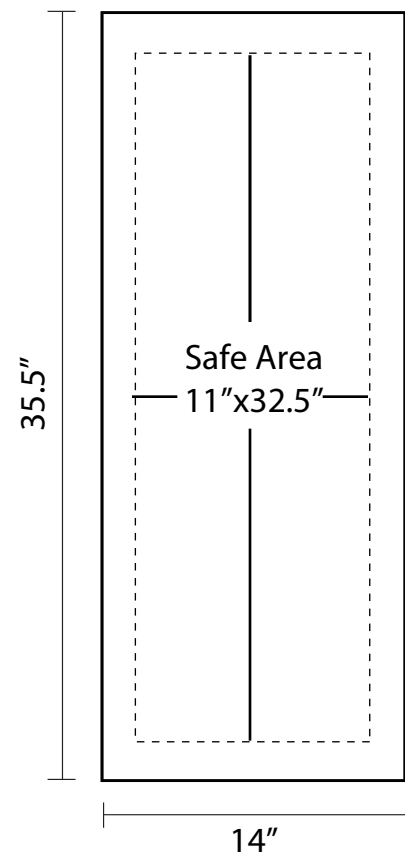

SEG Counter (Option1)

Graphic Specifications

150 dpi
CMYK
Actual Size
JPEG/TIFF file

Front/Back Panel (QTY2)

Side Panel (QTY2)

*Design Tips:

Limit Gradient Effects

We don't suggest you to use any gradient effect because when you look closely to the print, you will see transition lines. If you really need to use it, our acceptance level is looking from 2 meters away, the transition lines would be barely visible. Please contact us for further clarification.

SEG Counter (Option2)

Graphic Specifications

150 dpi
CMYK
Actual Size
JPEG/TIFF file

Front + Side Panels (QTY1)

Back Panel (QTY1)

*Design Tips:

Limit Gradient Effects

We don't suggest you to use any gradient effect because when you look closely to the print, you will see transition lines. If you really need to use it, our acceptance level is looking from 2 meters away, the transition lines would be barely visible. Please contact us for further clarification.