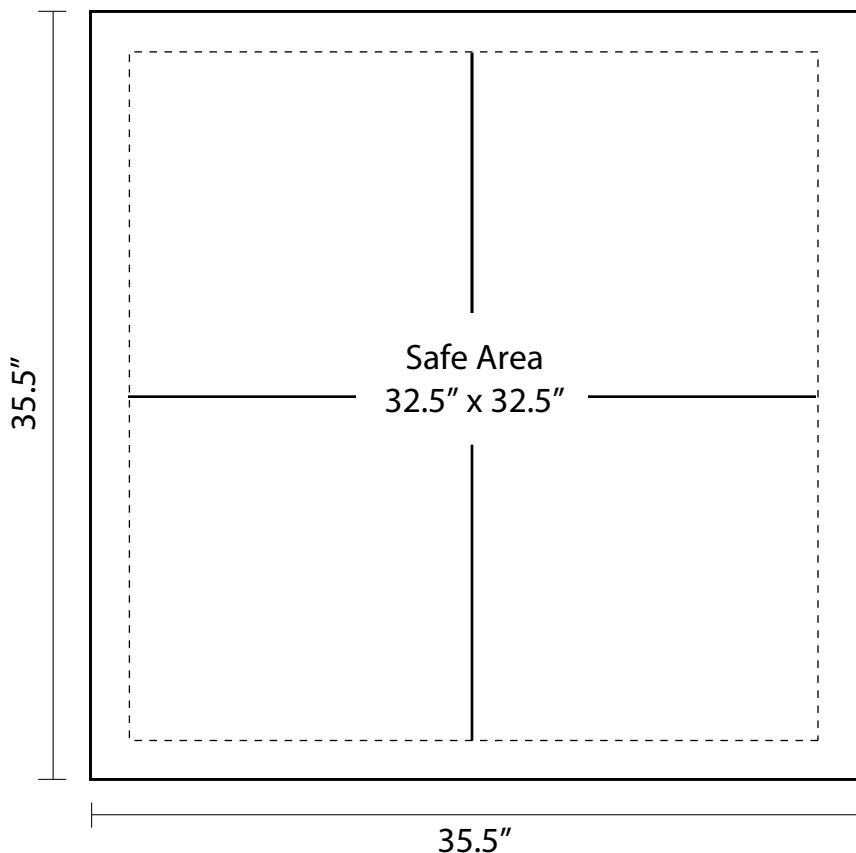

SEG Counter (Option1)

Graphic Specifications

150 dpi
CMYK
Actual Size
JPEG/TIFF file

Front/Back Panel (QTY2)

Side Panel (QTY2)

*Design Tips:

Limit Gradient Effects

We don't suggest you to use any gradient effect because when you look closely to the print, you will see transition lines. If you really need to use it, our acceptance level is looking from 2 meters away, the transition lines would be barely visible. Please contact us for further clarification.

SEG Counter (Option2)

Graphic Specifications

150 dpi
CMYK
Actual Size
JPEG/TIFF file

Front + Side Panels (QTY1)

Back Panel (QTY1)

*Design Tips:

Limit Gradient Effects

We don't suggest you to use any gradient effect because when you look closely to the print, you will see transition lines. If you really need to use it, our acceptance level is looking from 2 meters away, the transition lines would be barely visible. Please contact us for further clarification.