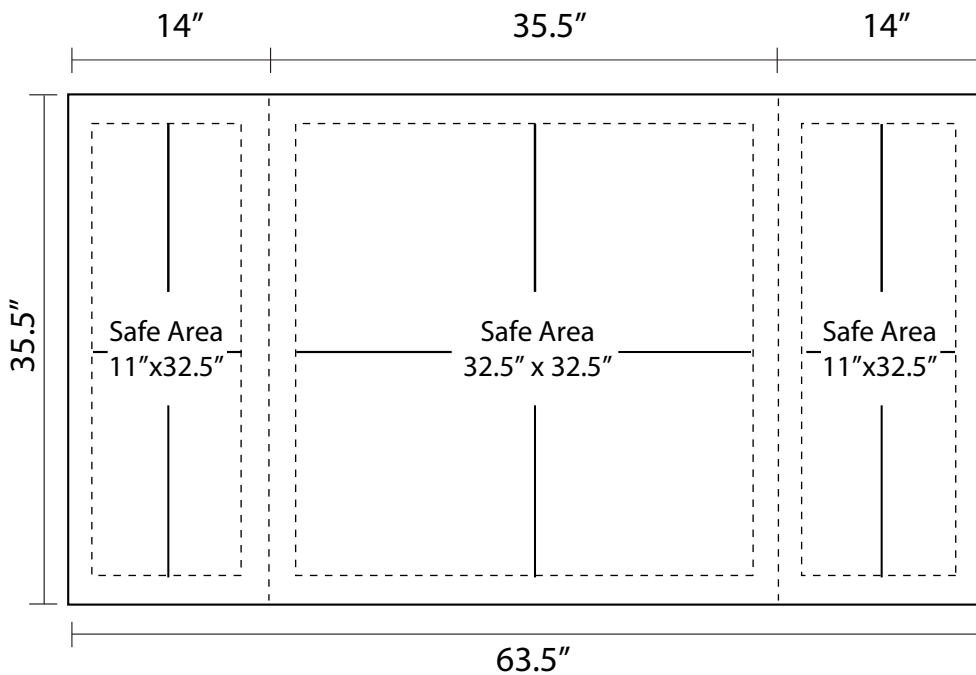

SEG Counter (Option1)

Graphic Specifications

150 dpi
CMYK
Actual Size
JPEG/TIFF file

Front/Back Panel (QTY2)

Side Panel (QTY2)

*Design Tips:

Limit Gradient Effects

We don't suggest you to use any gradient effect because when you look closely to the print, you will see transition lines. If you really need to use it, our acceptance level is looking from 2 meters away, the transition lines would be barely visible. Please contact us for further clarification.

SEG Counter (Option2)

Graphic Specifications

150 dpi
CMYK
Actual Size
JPEG/TIFF file

Front + Side Panels (QTY1)

Back Panel (QTY1)

*Design Tips:

Limit Gradient Effects

We don't suggest you to use any gradient effect because when you look closely to the print, you will see transition lines. If you really need to use it, our acceptance level is looking from 2 meters away, the transition lines would be barely visible. Please contact us for further clarification.